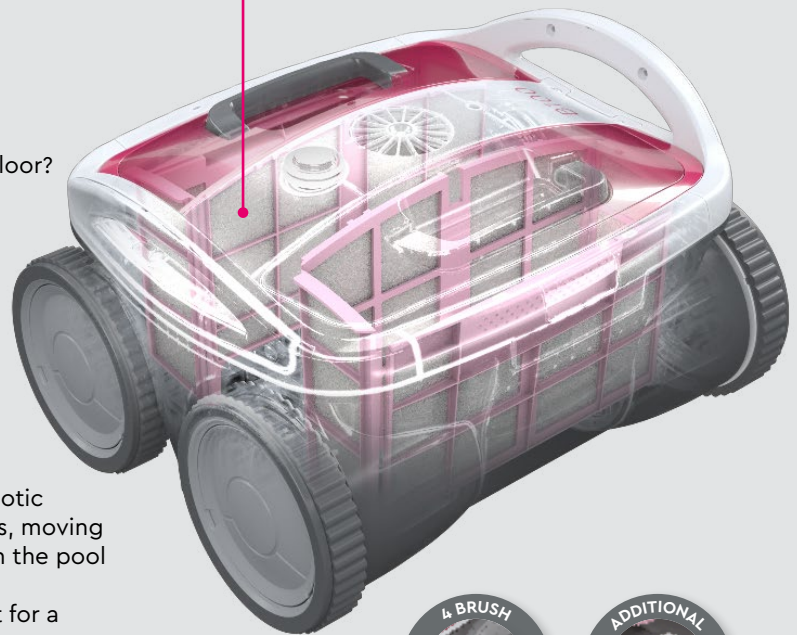

B LINE

The efficiency of
BWT, keeps your pool
beautiful and clean

POWERFUL, EFFICIENT, ERGONOMIC
EASY TO USE AND MAINTAIN

*Excellence
Inside*

Why a BWT robotic pool cleaner, are they the best choice?

B line BWT robotic pool cleaners combine performance, beauty and functionality, all at a very attractive price. Above all, they have one feature that sets them apart: ultra fine BWT filtration.

Floor
You just need to clean the pool floor? Choose the BWT B100 model.

Efficient travel
With four large wheels, BWT robotic cleaners cope with any obstacles, moving easily between toys forgotten on the pool floor by your children. Simple and robust travel, perfect for a family pool.

Adjustable nozzles
BWT robotic cleaners feature the most powerful suction of any robot on the market. Suction can be increased up to twofold, thanks to precise adjustment of the nozzles.

The finest filtration on the market
BWT robotic cleaners are fitted with an exclusive, 4D Filter that has a retention capacity four times better than any other. 4D Filter technology exploits a filter fabric that features loops to capture the tiniest particles, up to two microns in diameter. BWT guarantees the finest filtration currently available on the swimming pool market.

4 brush wheels and additional rotating brush
The 4 rotating wheel brush dislodges desposits and leaves the surface perfectly clean. The additional rotating brush ensures impeccable cleaning of the pool floor.
"BWT clean!"