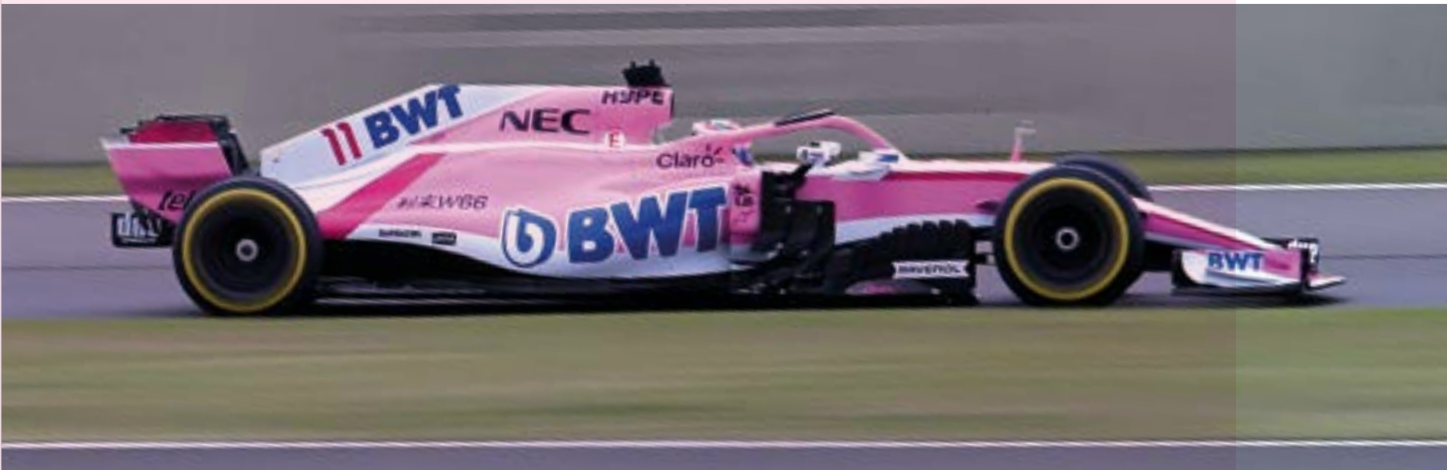

For your robotic pool cleaner, the best is the BWT **P LINE** range. Built for performance, a blend of beauty, functionality and intelligence, created for you.

Cutting-edge Techniques and innovation

Just as Formula 1 engineers seek precision and high-performance, BWT teams work to design and create the best robots on the market.

This is why Formula 1 cars are emblazoned with the BWT livery and logo on racing circuits the world over.

Best Water Technology, leader in water treatment and purification solutions, provides magnesium enriched water to hydrate pilots to stave off dehydration during gruelling races on white hot circuits.