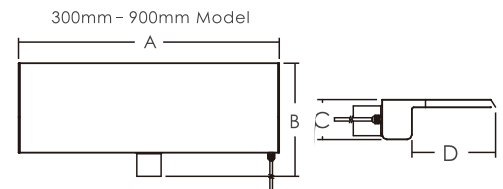

Product Information and Dimensions:

Code (LED)	Model (LED)	Code	Model	A(mm)	B(mm)	C(mm)	D(mm)	Remark
88480301	RS300-25(L)	88485301	RS300-25	306	159	78	46	12V DC 4W
88480302	RS300-150(L)	88485302	RS300-150	306	284	78	171	
88480311	RS600-25(L)	88485311	RS600-25	606	159	78	46	12V DC 8W
88480312	RS600-150(L)	88485312	RS600-150	606	284	78	171	
88480321	RS900-25(L)	88485321	RS900-25	906	159	78	46	12V DC 12W
88480322	RS900-150(L)	88485322	RS900-150	906	284	78	171