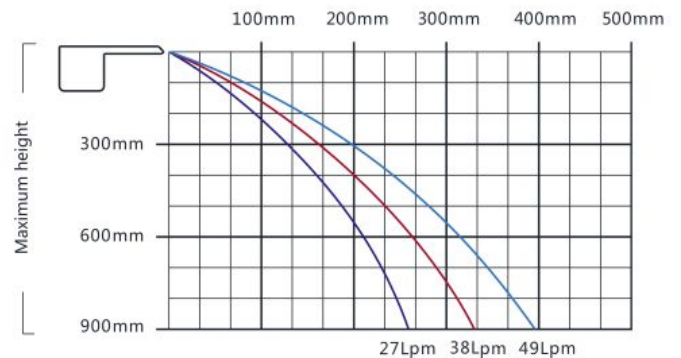

PBS Series

Elegant waterfall created by a thin sheet of water descending gracefully to the pool surface.