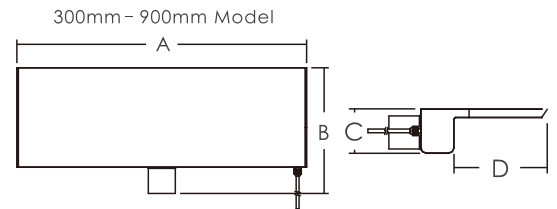

Product Information and Dimensions:

Code (LED)	Model (LED)	Code	Model	A(mm)	B(mm)	C(mm)	D(mm)	Remark
88480401	PBA300-25(L)	88485401	PBA300-25	306	152	76	39	12V DC 4W
88480402	PBA300-150(L)	88485402	PBA300-150		277		164	
88480411	PBA600-25(L)	88485411	PBA600-25	606	152	76	39	12V DC 8W
88480412	PBA600-150(L)	88485412	PBA600-150		277		164	
88480421	PBA900-25(L)	88485421	PBA900-25	906	152	76	39	12V DC 12W
88480422	PBA900-150(L)	88485422	PBA900-150		277		164