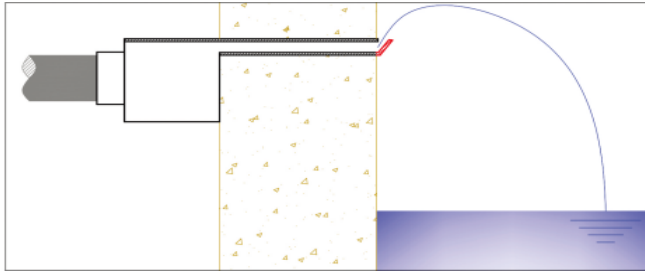

Water Descent PBA SERIES PBS SERIES

PBA Series

The water descent produces a beautiful arc of water before projecting away from the pool wall and falling the pool creating a relaxing sound of water and a hypnotized scenario, especially at night.