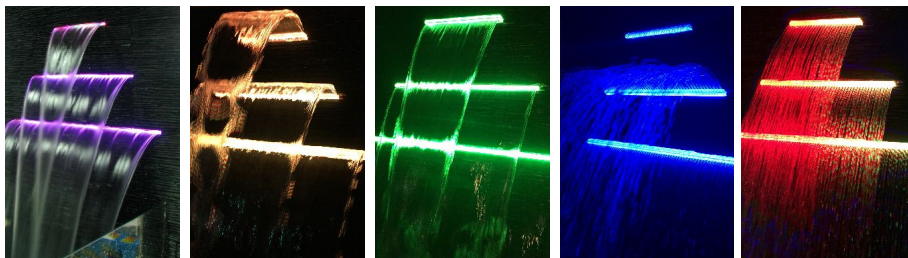

Available in five different models, you can enjoy different water effects and trajectories, from our standard water fall, to rain sheer or arc trajectory.

With the optional RGB LED strip, the unit provides you vibrant colorful waterfall which adds visual interest and soothing sound of flowing water to your landscape.

Features

1. Available in two different widths: 25 mm and 150 mm, they are suitable for different wall sizes.
2. Four different lengths: 300 mm, 600 mm, 900 mm and 1200mm .
3. LED strip is powered by external 12V DC, which is safe and reliable.
4. The LEDs can be operated through panel or remote control and 10 lighting patterns are available.
5. Multiple water descents can share the same controller and act in the same pace.

Pool & Spa Equipment

Water Descent LED Control Box PB SERIES

LED Water Descent Control Box

The LED strip is built into the unit (instead of using fiber optics) placing the light as close to the water fall as possible. This design creates a wonderful illumination to the water falling into the pool.

10 selections of pre-programmed LED lighting pattern allow you to create the best luminous water features on your hands.

5 different models available for different water effects:

1. PB Series: Sheet of water with standard trajectory.
2. PBA Series: Sheet of water with arc trajectory.
3. PBS Series: Sheet of water with sheer trajectory.
4. RA Series: Rain fall effect with arc trajectory.
5. RS Series: Rain fall effect with sheer trajectory.