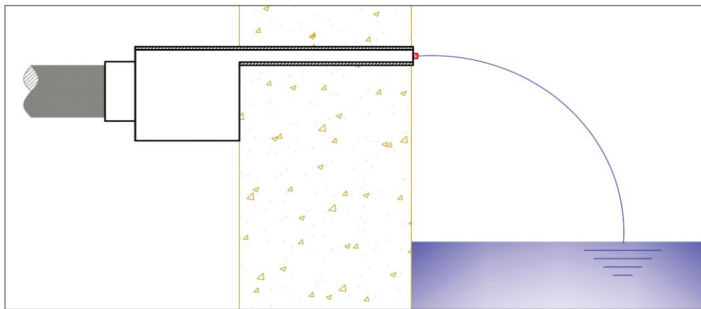

Water Descent LED Control Box PB SERIES

LED Water Descent Control Box

The LED strip is built into the unit (instead of using fiber optics) placing the light as close to the water fall as possible. This design creates a wonderful illumination to the water falling into the pool.

10 selections of pre-programmed LED lighting pattern allow you to create the best luminous water features on your hands.

5 different models available for different water effects:

1. PB Series: Sheet of water with standard trajectory.
2. PBA Series: Sheet of water with arc trajectory.
3. PBS Series: Sheet of water with sheer trajectory.
4. RA Series: Rain fall effect with arc trajectory.
5. RS Series: Rain fall effect with sheer trajectory.

Production information

Code: 08080035

Model: WTD-CB

Input power: 220V AC±15%; 50/60Hz

Output power: 12V DC: 60W

With remote controller

PB Series

This model provides an excellent water effect with a fine sheet of water falling like a mountain spring waterfall

Product Information and Dimensions:

Code (LED)	Model (LED)	Code	Model	A(mm)	B(mm)	C(mm)	D(mm)	Remark
88480101	PB300-25(L)	88485001	PB300-25	306	138	76	25	12V DC 4W
88480102	PB300-150(L)	88485002	PB300-150	306	263	76	150	12V DC 8W
88480111	PB600-25(L)	88485011	PB600-25	606	138	76	25	12V DC 8W
88480112	PB600-150(L)	88485012	PB600-150	606	263	76	150	12V DC 12W
88480121	PB900-25(L)	88485021	PB900-25	906	138	76	25	12V DC 12W
88480122	PB900-150(L)	88485022	PB900-150	906	263	76	150	12V DC 17W
88480131	PB1200-25(L)	88485031	PB1200-25	1206	138	76	25	12V DC 17W
88480132	PB1200-150(L)	88485032	PB1200-150	1206	263	76	150	12V DC 17W

NOTE 1 : This chart corresponds to the water descent with length 300 mm. For a length of 600 mm, the flow rate required is the double, for 900 mm, three times and for 1200 mm four times.