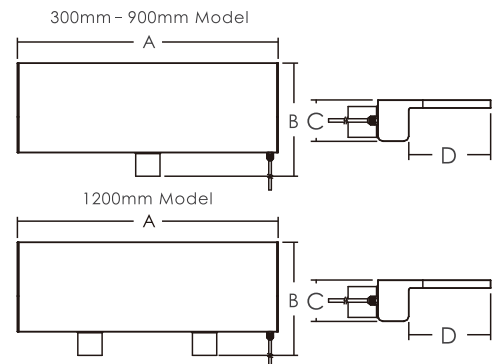

Product Information and Dimensions:

Code (LED)	Model (LED)	Code	Model	A(mm)	B(mm)	C(mm)	D(mm)	Remark
88480101	PB300-25(L)	88485001	PB300-25	306	138	76	25	12V DC 4W
88480102	PB300-150(L)	88485002	PB300-150	306	263	76	150	12V DC 8W
88480111	PB600-25(L)	88485011	PB600-25	606	138	76	25	12V DC 8W
88480112	PB600-150(L)	88485012	PB600-150	606	263	76	150	12V DC 12W
88480121	PB900-25(L)	88485021	PB900-25	906	138	76	25	12V DC 12W
88480122	PB900-150(L)	88485022	PB900-150	906	263	76	150	12V DC 17W
88480131	PB1200-25(L)	88485031	PB1200-25	1206	138	76	25	12V DC 17W
88480132	PB1200-150(L)	88485032	PB1200-150	1206	263	76	150	12V DC 17W

NOTE 1 : This chart corresponds to the water descent with length 300 mm. For a length of 600 mm, the flow rate required is the double, for 900 mm, three times and for 1200 mm four times.

Water Descent PBA SERIES PBS SERIES