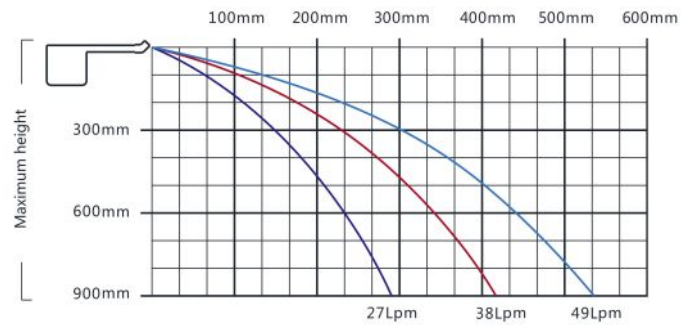

Water Descent RA SERIES RA SERIES

RA Series

Water Descent Rainfall Arc adds character and style to your pool. The water rain falls up from the unit at an angle 45° and then naturally arcs and fall to the water surface.

Product Information and Dimensions:

Code (LED)	Model (LED)	Code	Model	A(mm)	B(mm)	C(mm)	D(mm)	Remark
88480201	RA300-25(L)	88485201	RA300-25	306	159	85	46	12V DC 4W
88480202	RA300-150(L)	88485202	RA300-150	306	284	85	171	
88480211	RA600-25(L)	88485211	RA600-25	606	159	85	46	12V DC 8W
88480212	RA600-150(L)	88485212	RA600-150	606	284	85	171	
88480221	RA900-25(L)	88485221	RA900-25	906	159	85	46	12V DC 12W
88480222	RA900-150(L)	88485222	RA900-150	906	284	85	171