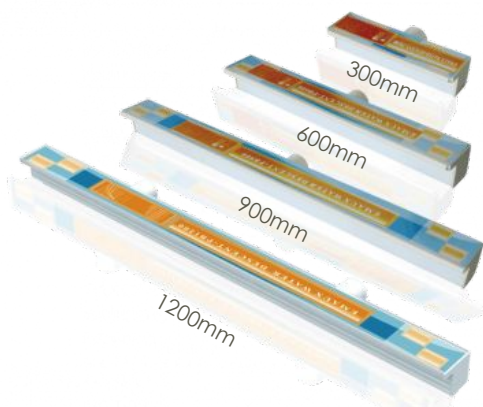

WATER DESCENT

VIBRANT COLORFUL WATERFALL

Five models for different water effects

LED Strip Power

12V DC

Remote Control

10 Lighting Patterns

Widths

25/150 mm

Lengths

300/600/900/1200mm

Make your pool alive!

Water Descent is one of the most beautiful ornamental features for your pool or spa.

Creating a water movement in your pool, it may be adjusted from a peaceful sheet of water falling into the pool, to a relaxing water massage for your back, adding elegance and style to your pool.

Available in five different models, you can enjoy different water effects and trajectories, from our standard water fall, to rain sheer or arc trajectory.

With the optional RGB LED strip, the unit provides you vibrant colorful waterfall which adds visual interest and soothing sound of flowing water to your landscape.

Features

1. Available in two different widths: 25 mm and 150 mm, they are suitable for different wall sizes.
2. Four different lengths: 300 mm, 600 mm, 900 mm and 1200mm .
3. LED strip is powered by external 12V DC, which is safe and reliable.
4. The LEDs can be operated through panel or remote control and 10 lighting patterns are available.
5. Multiple water descents can share the same controller and act in the same pace.