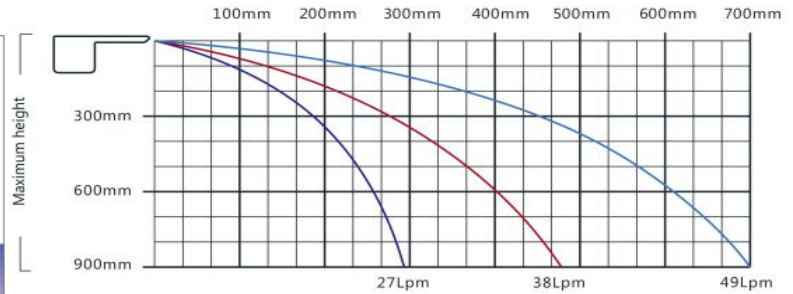

Water Descent PBA SERIES PBS SERIES

PBA Series

The water descent produces a beautiful arc of water before projecting away from the pool wall and falling the pool creating a relaxing sound of water and a hypnotized scenario, especially at night.