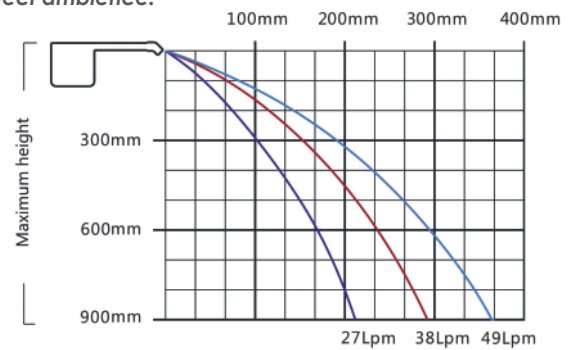

RS Series

This water descent can be adapted to blend in harmoniously with your pool and its surroundings to create the perfect ambience.