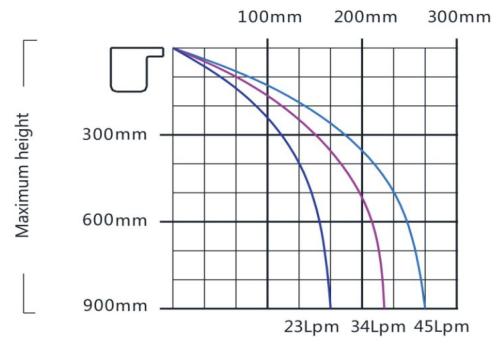

Water Descent LED Control Box PB SERIES

LED Water Descent Control Box

The LED strip is built into the unit (instead of using fiber optics) placing the light as close to the water fall as possible. This design creates a wonderful illumination to the water falling into the pool.

10 selections of pre-programmed LED lighting pattern allow you to create the best luminous water features on your hands.

5 different models available for different water effects:

1. PB Series: Sheet of water with standard trajectory.
2. PBA Series: Sheet of water with arc trajectory.
3. PBS Series: Sheet of water with sheer trajectory.
4. RA Series: Rain fall effect with arc trajectory.
5. RS Series: Rain fall effect with sheer trajectory.

Production information

Code: 08080035

Model: WTD-CB

Input power: 220V AC±15%; 50/60Hz

Output power: 12V DC: 60W

With remote controller

PB Series

This model provides an excellent water effect with a fine sheet of water falling like a mountain spring waterfall

Product Information and Dimensions:

Code (LED)	Model (LED)	Code	Model	A(mm)	B(mm)	C(mm)	D(mm)	Remark
88480101	PB300-25(L)	88485001	PB300-25	306	138	76	25	12V DC 4W
88480102	PB300-150(L)	88485002	PB300-150	306	263	76	150	12V DC 8W
88480111	PB600-25(L)	88485011	PB600-25	606	138	76	25	12V DC 8W
88480112	PB600-150(L)	88485012	PB600-150	606	263	76	150	12V DC 12W
88480121	PB900-25(L)	88485021	PB900-25	906	138	76	25	12V DC 12W
88480122	PB900-150(L)	88485022	PB900-150	906	263	76	150	12V DC 17W
88480131	PB1200-25(L)	88485031	PB1200-25	1206	138	76	25	12V DC 17W
88480132	PB1200-150(L)	88485032	PB1200-150	1206	263	76	150	12V DC 17W

NOTE 1 : This chart corresponds to the water descent with length 300 mm. For a length of 600 mm, the flow rate required is the double, for 900 mm, three times and for 1200 mm four times.