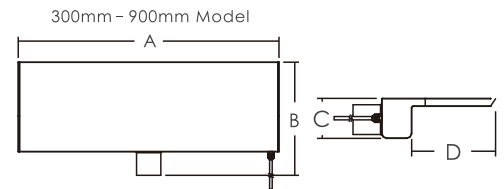

Water Descent RA SERIES RA SERIES

RA Series

Water Descent Rainfall Arc adds character and style to your pool. The water rain falls up from the unit at an angle 45° and then naturally arcs and fall to the water surface.

Product Information and Dimensions:

Code (LED)	Model (LED)	Code	Model	A(mm)	B(mm)	C(mm)	D(mm)	Remark
88480201	RA300-25(L)	88485201	RA300-25	306	159	85	46	12V DC 4W
88480202	RA300-150(L)	88485202	RA300-150	306	284	85	171	
88480211	RA600-25(L)	88485211	RA600-25	606	159	85	46	12V DC 8W
88480212	RA600-150(L)	88485212	RA600-150	606	284	85	171	
88480221	RA900-25(L)	88485221	RA900-25	906	159	85	46	12V DC 12W
88480222	RA900-150(L)	88485222	RA900-150	906	284	85	171	

RS Series

This water descent can be adapted to blend in harmoniously with your pool and its surroundings to create the perfect ambience.

Product Information and Dimensions:

Code (LED)	Model (LED)	Code	Model	A(mm)	B(mm)	C(mm)	D(mm)	Remark
88480301	RS300-25(L)	88485301	RS300-25	306	159	78	46	12V DC 4W
88480302	RS300-150(L)	88485302	RS300-150	306	284	78	171	
88480311	RS600-25(L)	88485311	RS600-25	606	159	78	46	12V DC 8W
88480312	RS600-150(L)	88485312	RS600-150	606	284	78	171	
88480321	RS900-25(L)	88485321	RS900-25	906	159	78	46	12V DC 12W
88480322	RS900-150(L)	88485322	RS900-150	906	284	78	171	

EMAUX WATER TECHNOLOGY CO., LTD

G/F 41 TIN HAU TEMPLE ROAD,
NORTH POINT, HONG KONG
PHONE +852 2832 9880
www.emauxgroup.com

Pool & Spa Equipment

STRIVE FOR CLEAR WATER

Available from:

ALL SPECIFICATIONS ARE SUBJECT TO CHANGE WITHOUT NOTICE
© 2018 EMAUX WATER TECHNOLOGY CO., LTD. ALL RIGHTS RESERVED.