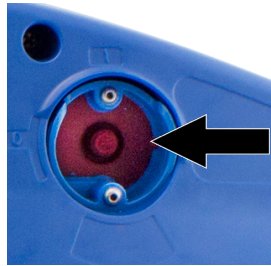

## QUICK START GUIDE

D

E

Push for ON before using in water.

ON / OFF

F