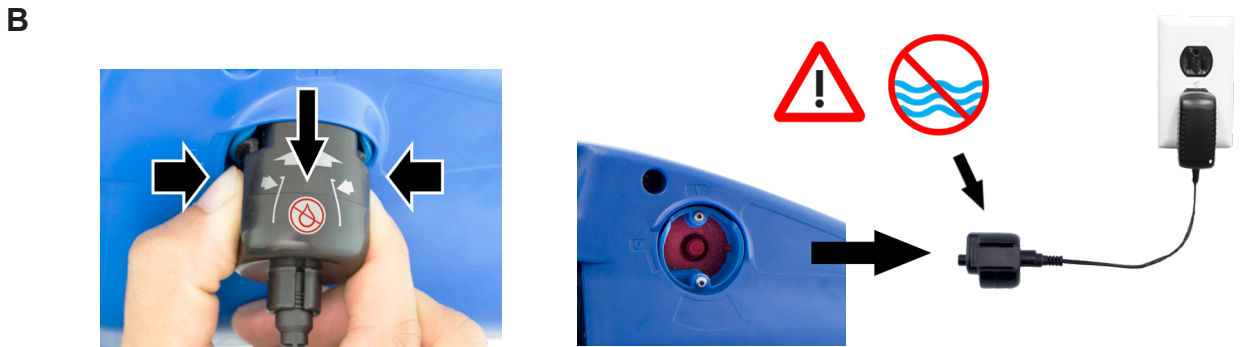

POOL BLASTER® MAX™ Li

QUICK START GUIDE