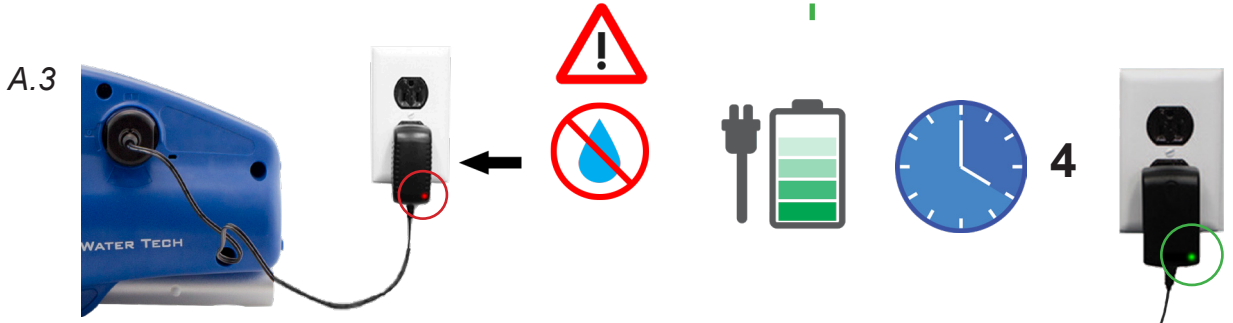

POOL BLASTER® MAX™ Li

QUICK START GUIDE