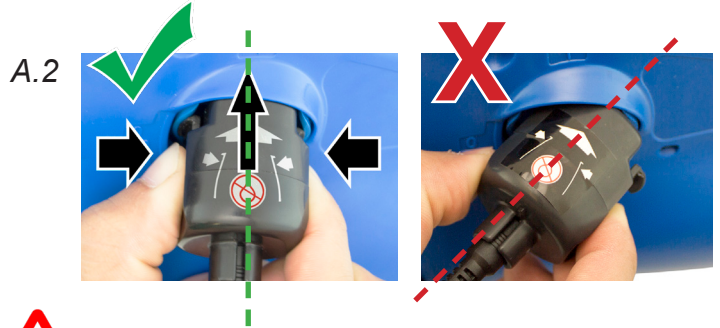

POOL BLASTER® MAX™ Li

QUICK START GUIDE