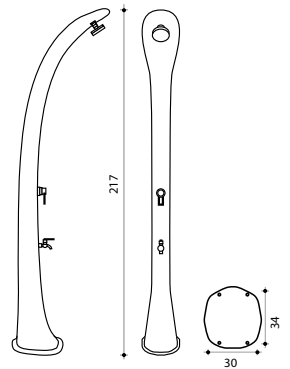

formidra

SOLAR SHOWER
COBRA

SOLAR SHOWER COBRA

Unique design !

32 L

5 colours available

Anthracite
DS-C720N0

COBRA

Douche solaire 32L
With foot rinse
Material : PEHD*
Height : 217cm
Fixing kit included
Warranty 2 years

Green
DS-C720VE

Pink
DS-C720RS

Purple
DS-C720VO

Blue
DS-C720BL

* HDPE= High density polyethylene