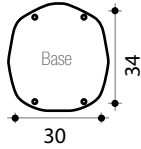

## COBRA

32 L

Solar shower 32L  
with foot rinse  
Material : HDPE\*  
Height : 222cm  
Fixing git included  
2 years warranty  
Available in 5 shades

Green  
DS-C720VE

Anthracite  
DS-C720NO

Pink  
DS-C720RS