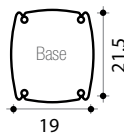

COBRA

32 L

Solar shower 32L
with foot rinse
Material : HDPE*
Height : 222cm
Fixing git included
2 years warranty
Available in 5 shades

Pink
DS-C720RS

Purple
DS-C720VO

Blue
DS-C720BL

HAPPY 4X4

44 L

Solar shower 44L
with foot rinse
Material : HDPE*
Height : 222cm
Fixing kit included
2 years warranty
Available in 5 shades

Pink
DS-H422RS

Green
DS-H422VE

Blue
DS-H422BL

HAPPY

25 L

Solar shower 25L
with foot rinse
Material : HDPE*
Height : 222cm
Fixing kit included
2 years warranty
Available in 5 shades

Green
DS-H122RS

Purple
DS-H122VO

Blue
DS-H122BL

HAPPY GO

23 L

Solar shower 23L
Material : HDPE*
Height : 119cm
Fixing kit included
2 years warranty
Available in 5 shades

Pink
DS-HG142RS

Green
DS-HG142VE

Blue
DS-HG142BL

* HDPE = High density Polyéthylène