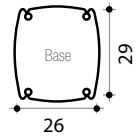

## HAPPY 4X4

44 L

Solar shower 44L  
with foot rinse  
Material : HDPE\*  
Height : 222cm  
Fixing kit included  
2 years warranty  
Available in 5 shades

Purple  
DS-H422VO

Anthracite  
DS-H422NO

Pink  
DS-H422RS