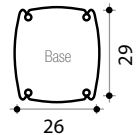

HAPPY GO

23 L

Solar shower 23L
Material : HDPE*
Height : 119cm
Fixing kit included
2 years warranty
Available in 5 shades

Anthracite
DS-HG142NO