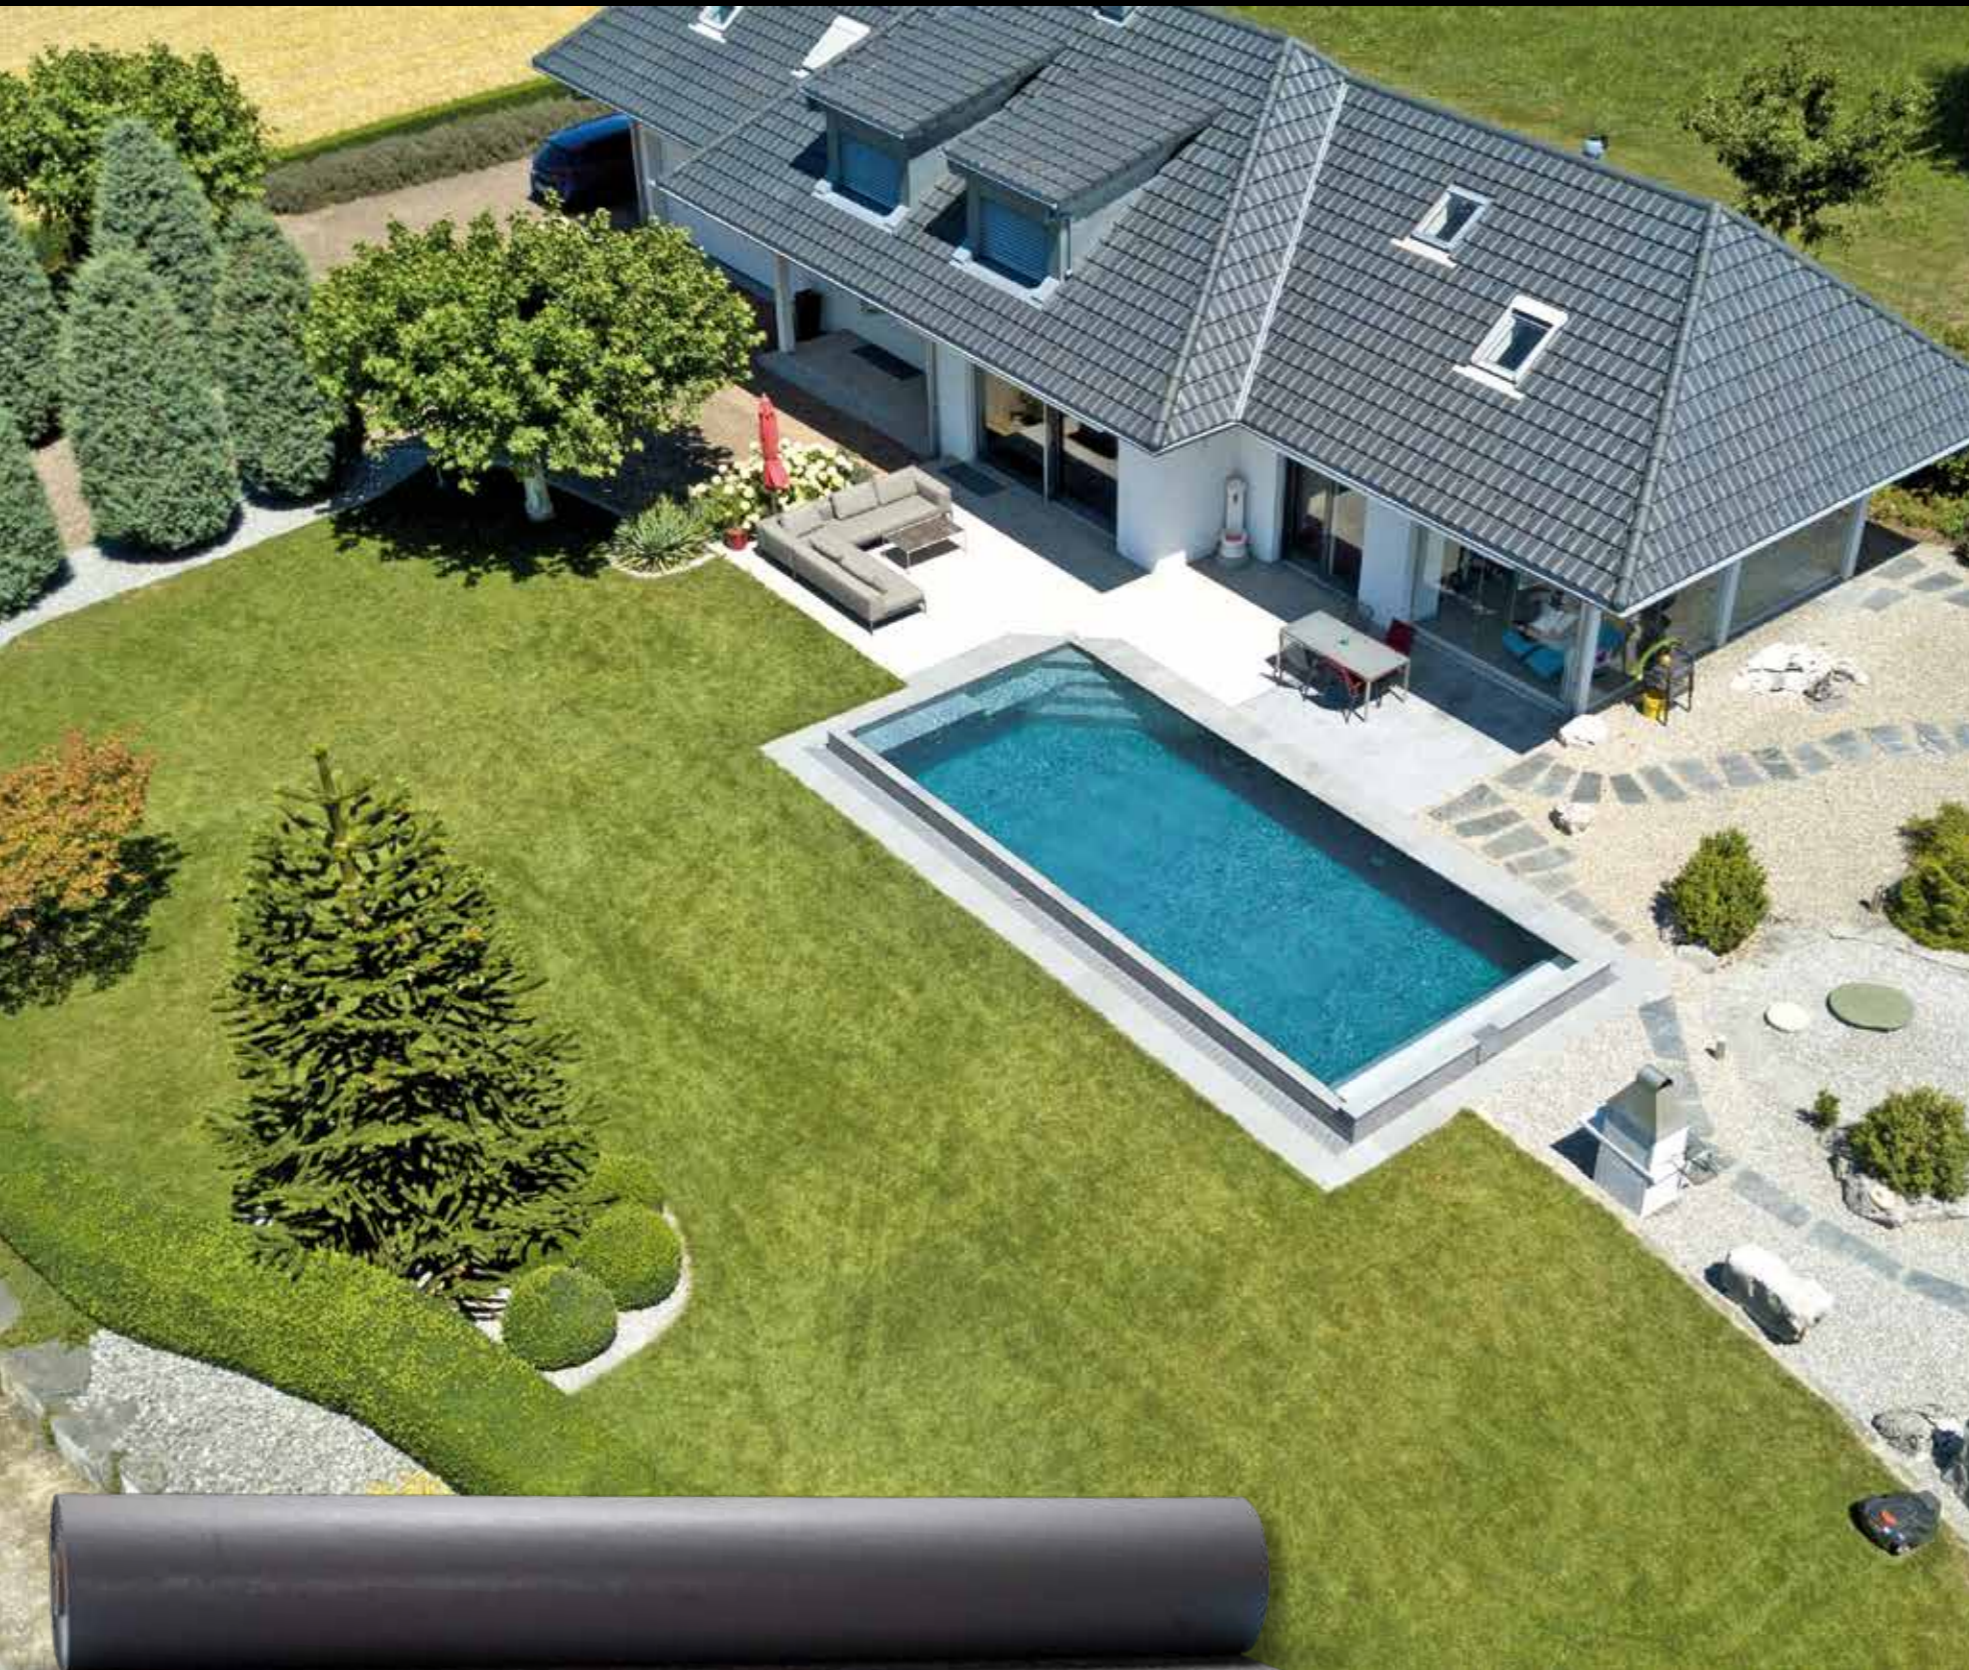

RENOLIT ALKORPLAN TOUCH Prestige

RENOLIT ALKORPLAN TOUCH	Width	Thickness	Ref.	
Prestige	1.65 m	2 mm	35517403	

A liner that creates a pool which invokes a volcanic rock paradise, conceived for designer and minimalist settings.