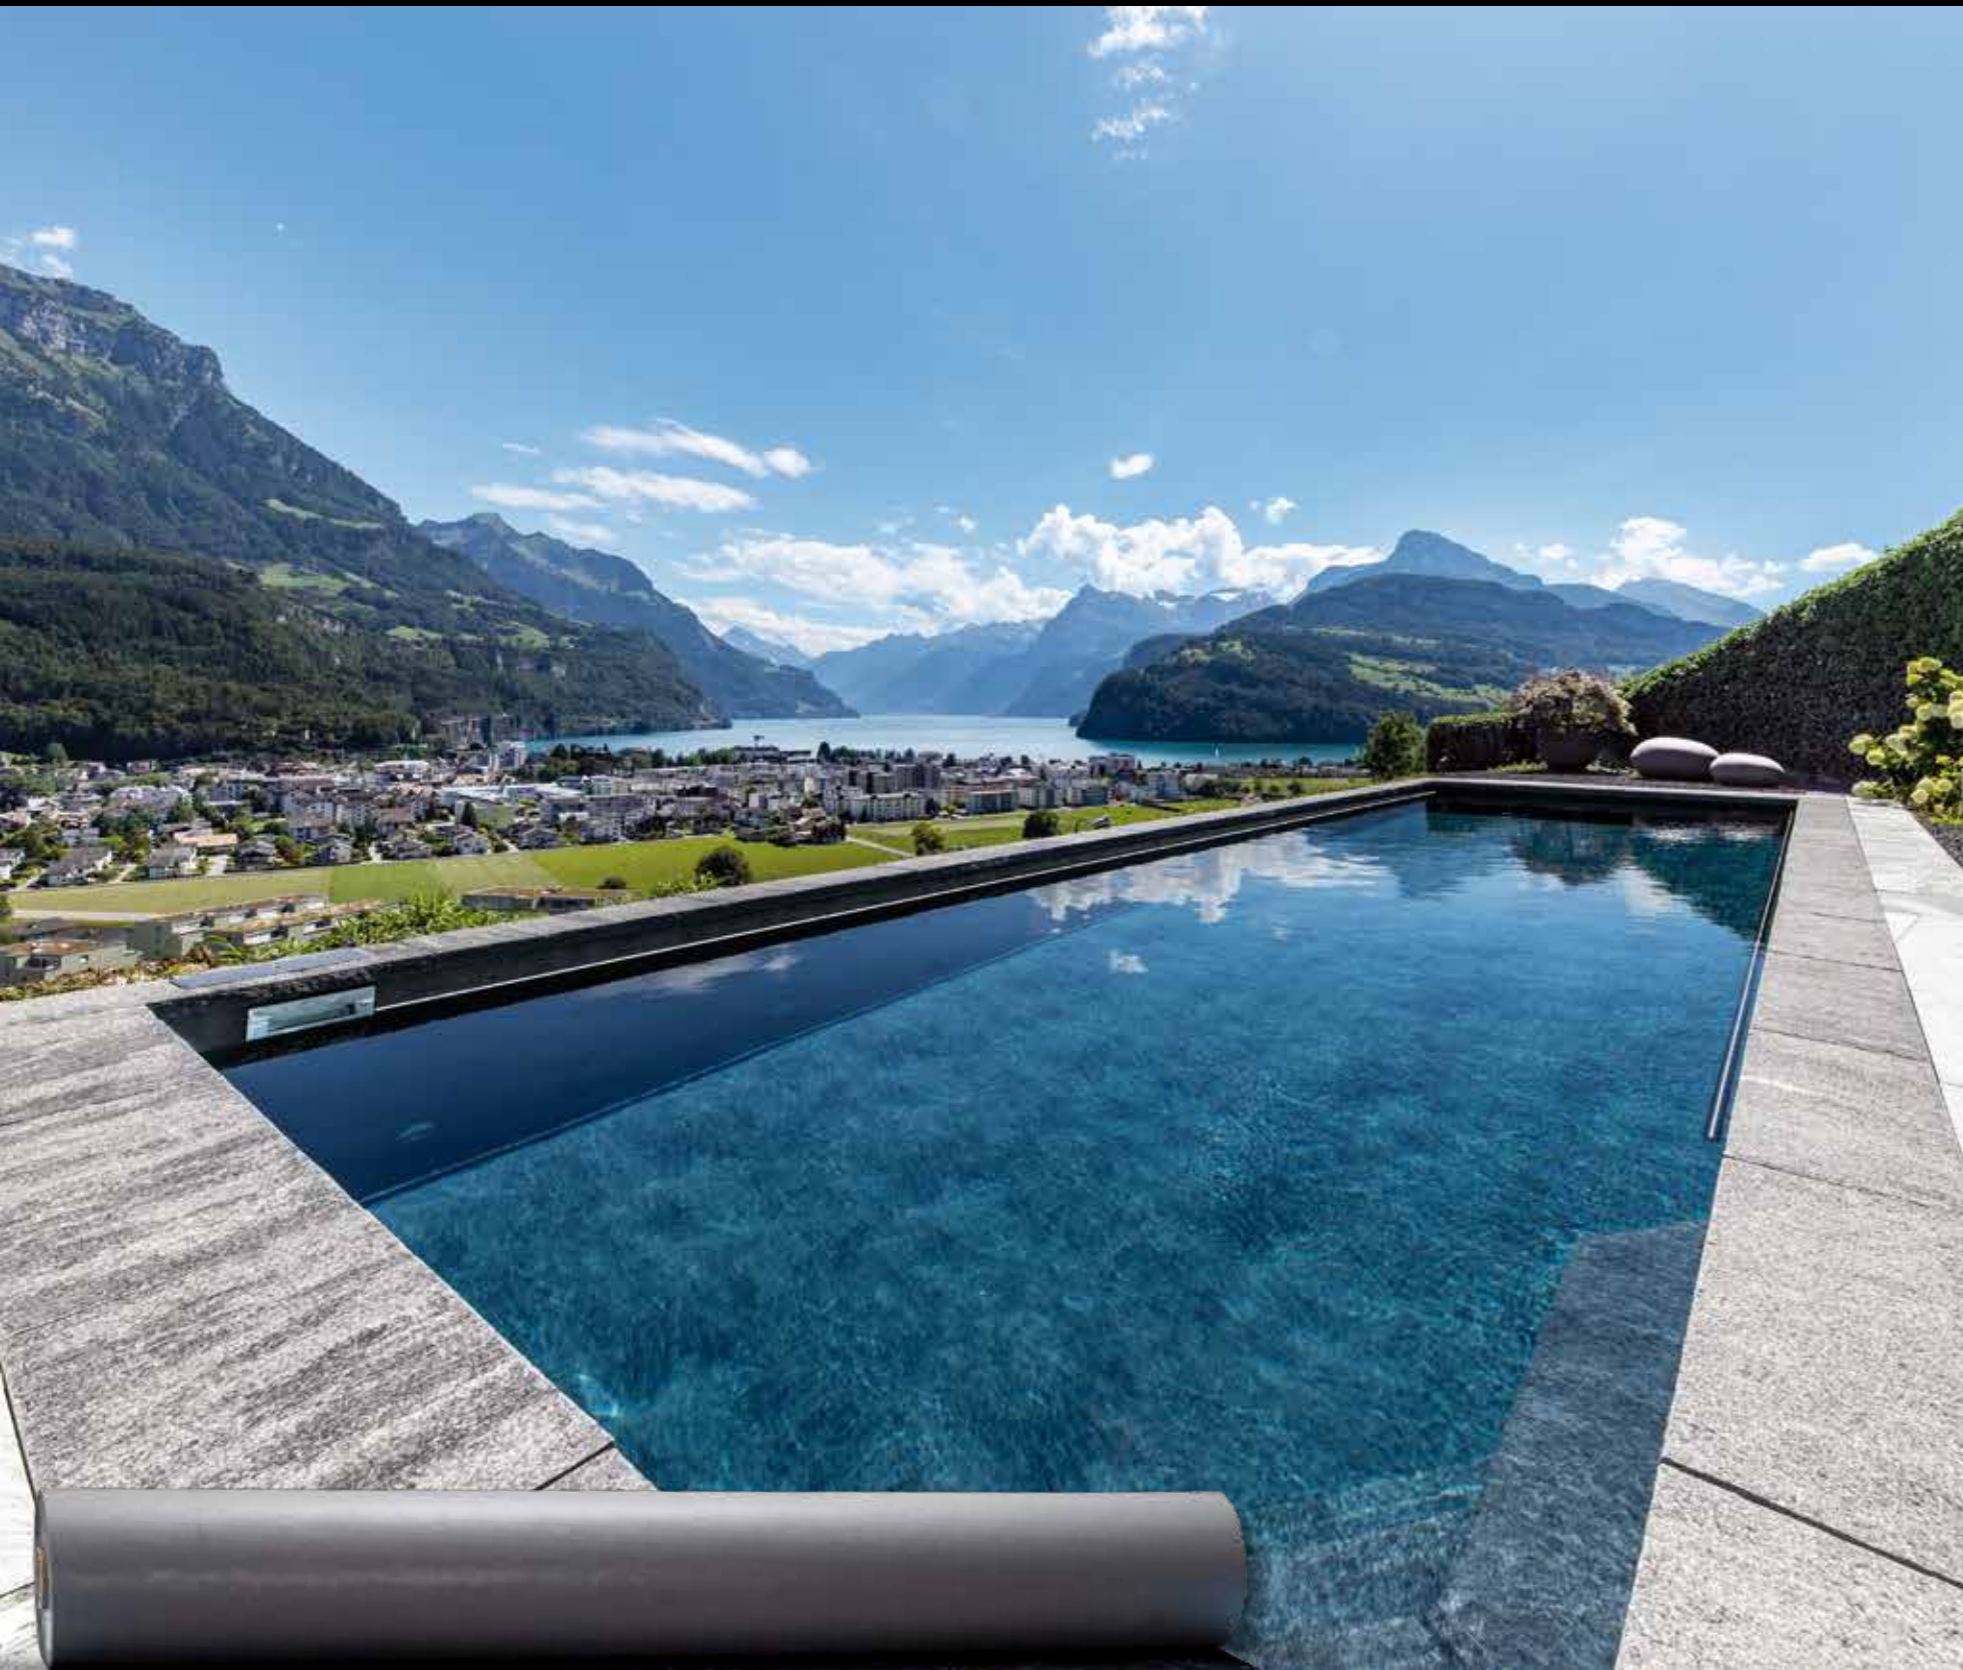

RENOLIT ALKORPLAN TOUCH Elegance

RENOLIT ALKORPLAN TOUCH	Width	Thickness	Ref.
Elegance	1.65 m	2 mm	35517301
Elegance Non-Slip	1.65 m	1.8 mm	81122401

Luxurious, seductive, unique pools in deep blue tones that will captivate you at first sight and turn your home into an elegant palace.