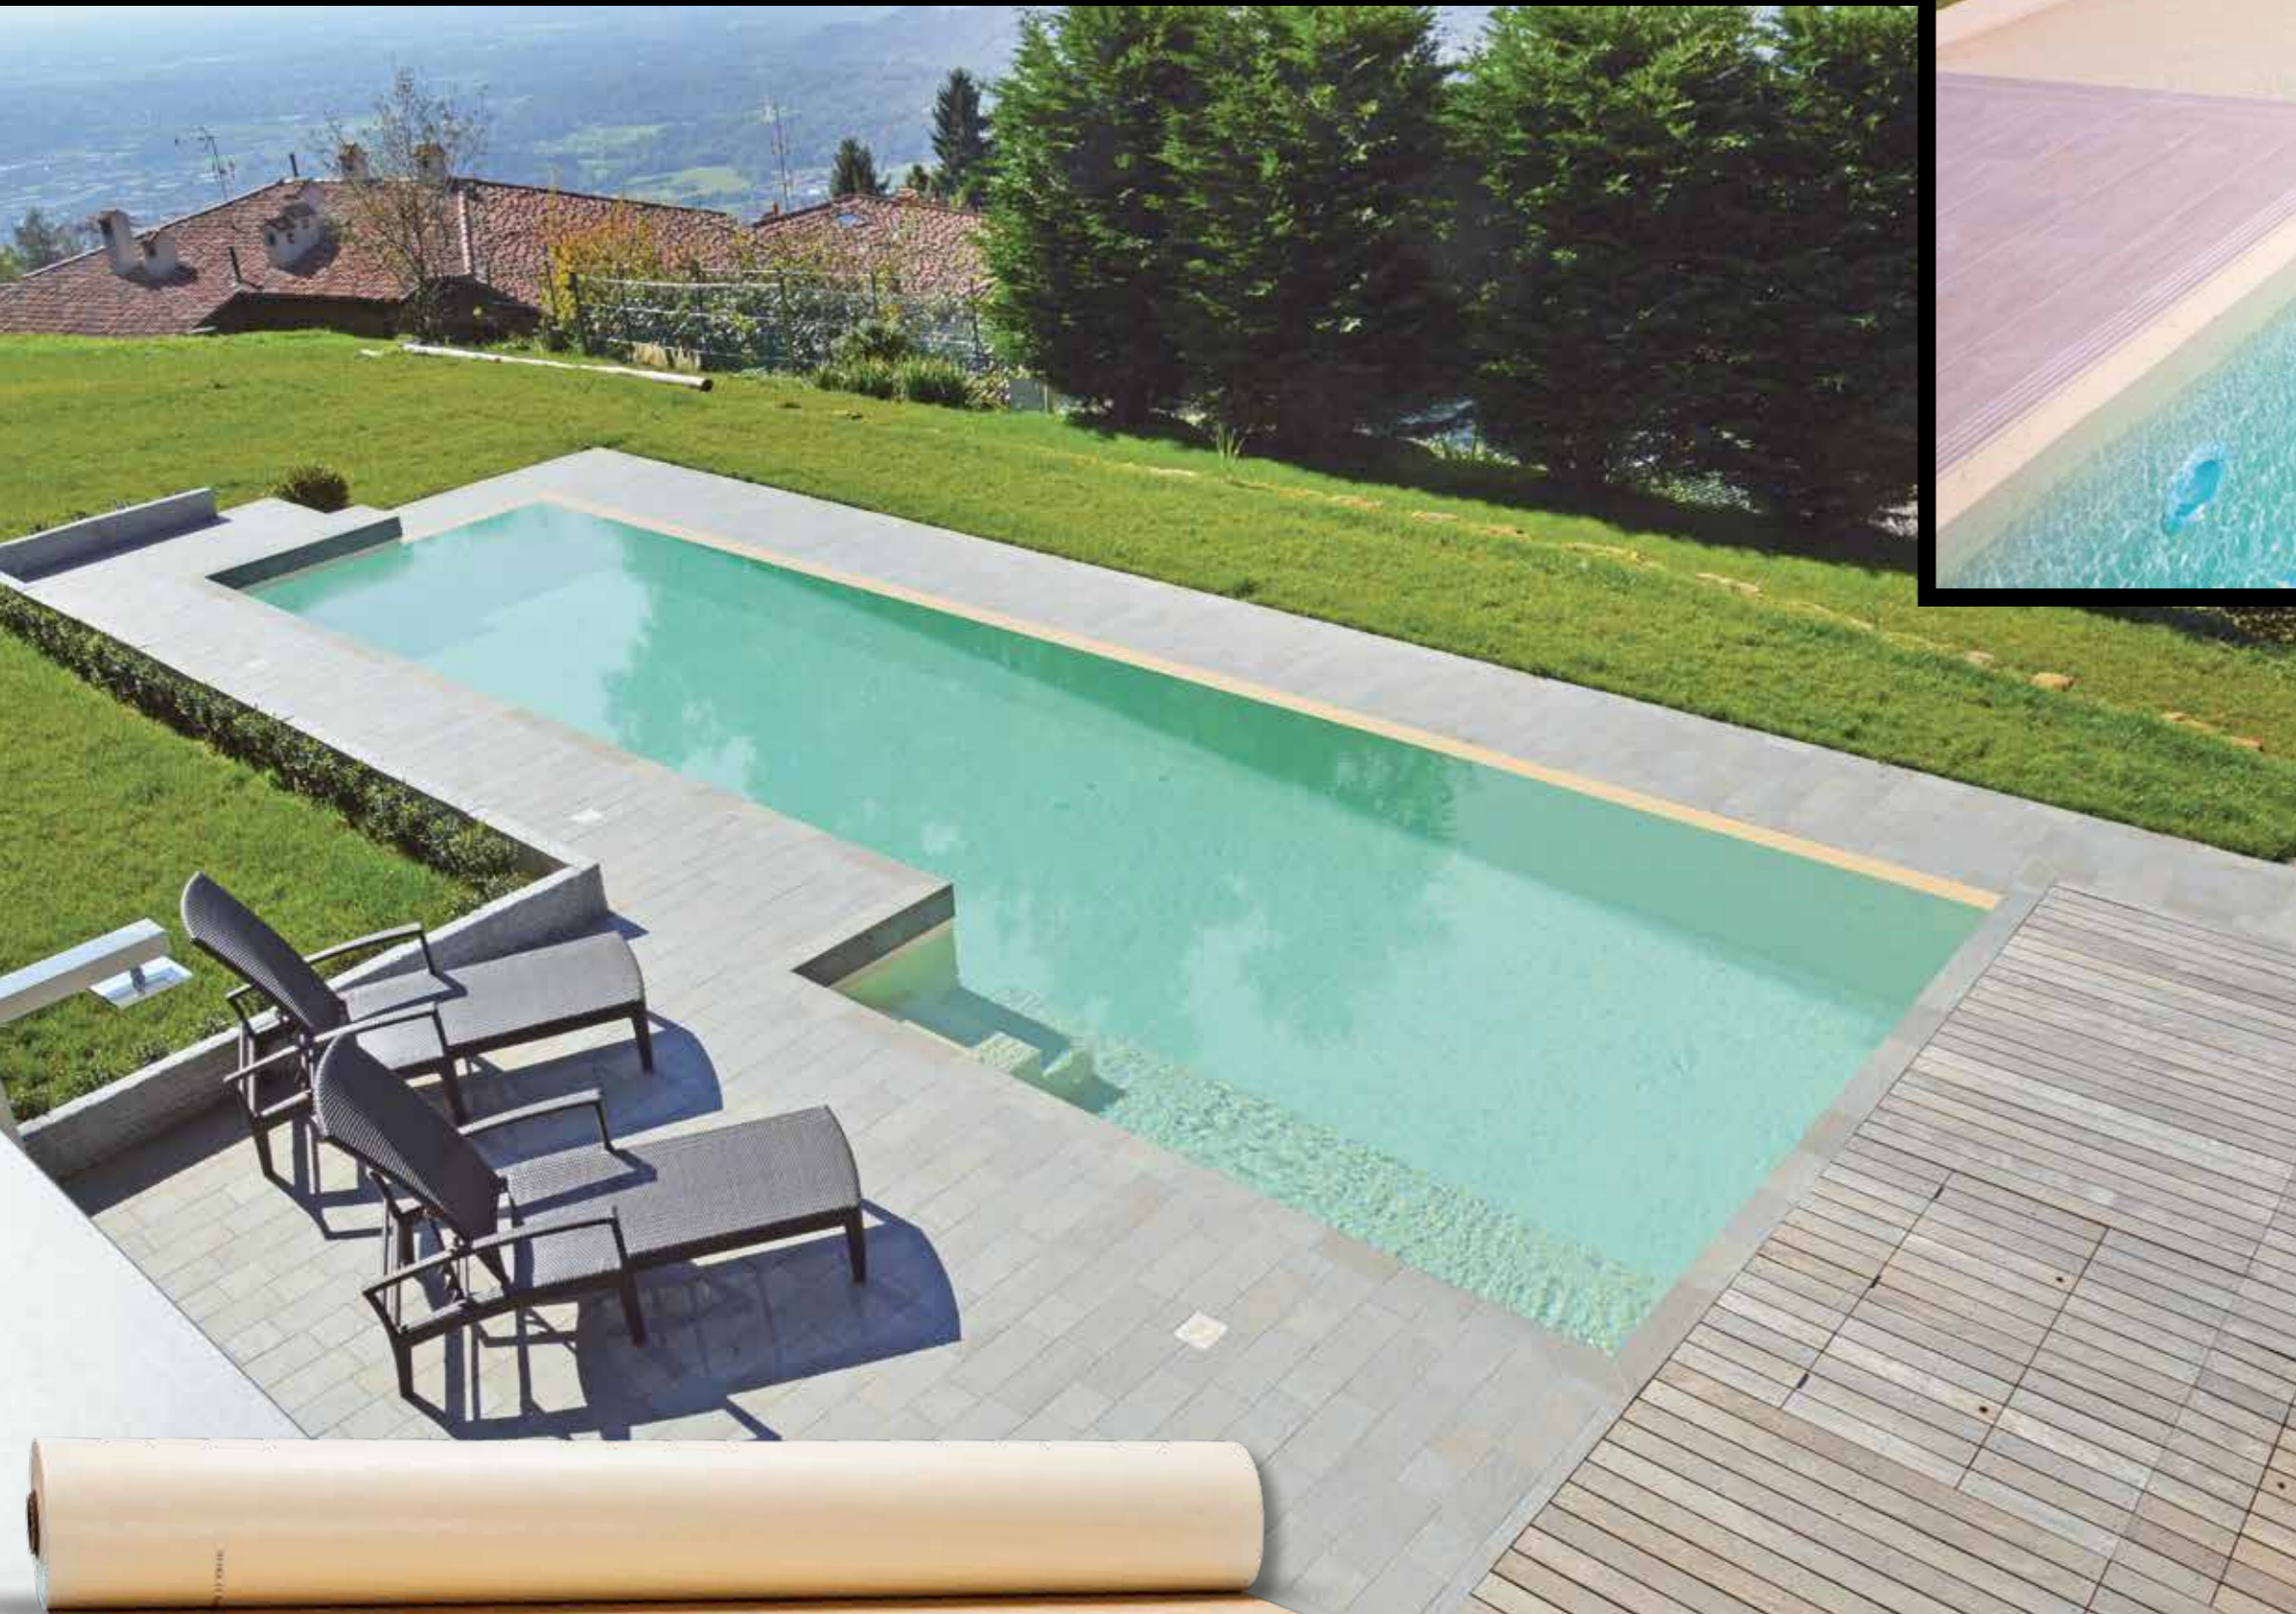

RENOLIT ALKORPLAN TOUCH Authentic

RENOLIT ALKORPLAN TOUCH	Width	Thickness	Ref.
Authentic	1.65 m	2 mm	35517402

Rustic pools with exquisite stone textures, creating different tones in the water, brilliant and colourful, perfect for natural settings or country gardens.

RENOLIT ALKORPLAN TOUCH Relax

RENOLIT ALKORPLAN TOUCH	Width	Thickness	Ref.	
Relax	1.65 m	2 mm	35517401	

Sensual, exotic pools with golden sand and brilliant turquoise reflections, that will take you to the remote beaches of the Caribbean.