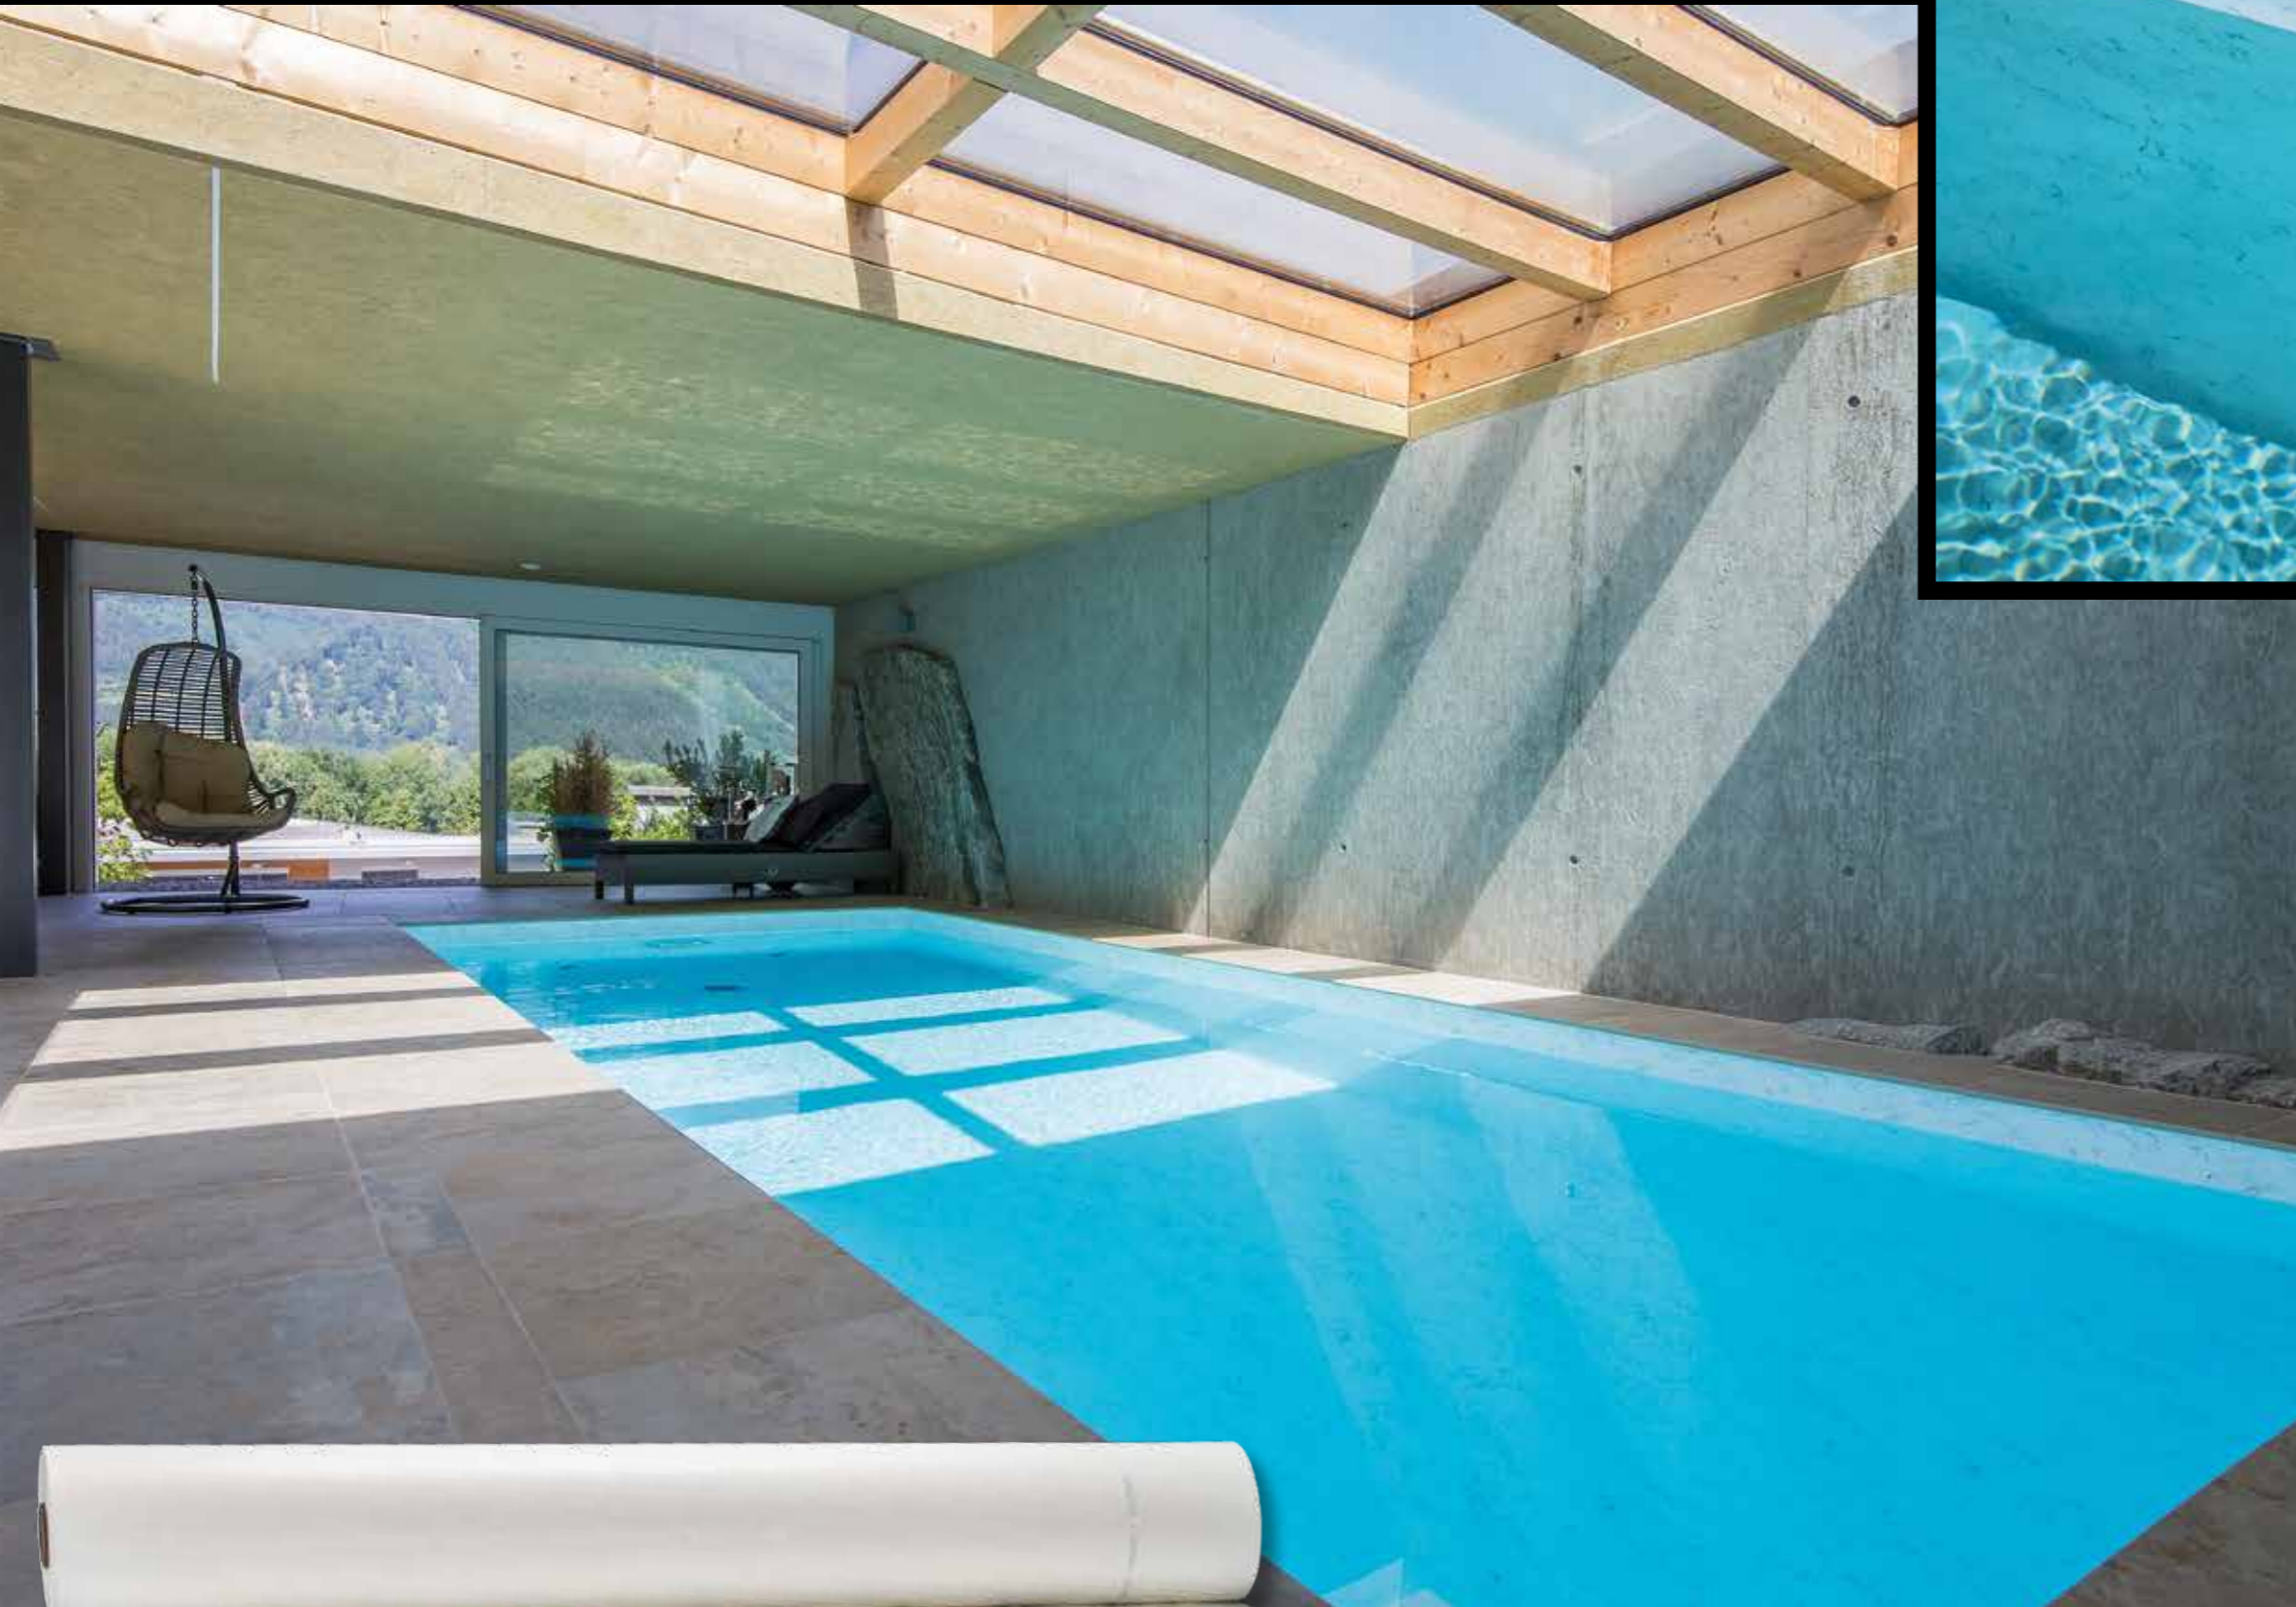

RENOLIT ALKORPLAN TOUCH Vanity

RENOLIT ALKORPLAN TOUCH	Width	Thickness	Ref.
Vanity	1.65 m	2 mm	35517409

Spectacular, ostentatious white Marble Swimming Pools that will be the Pride of the Owners.