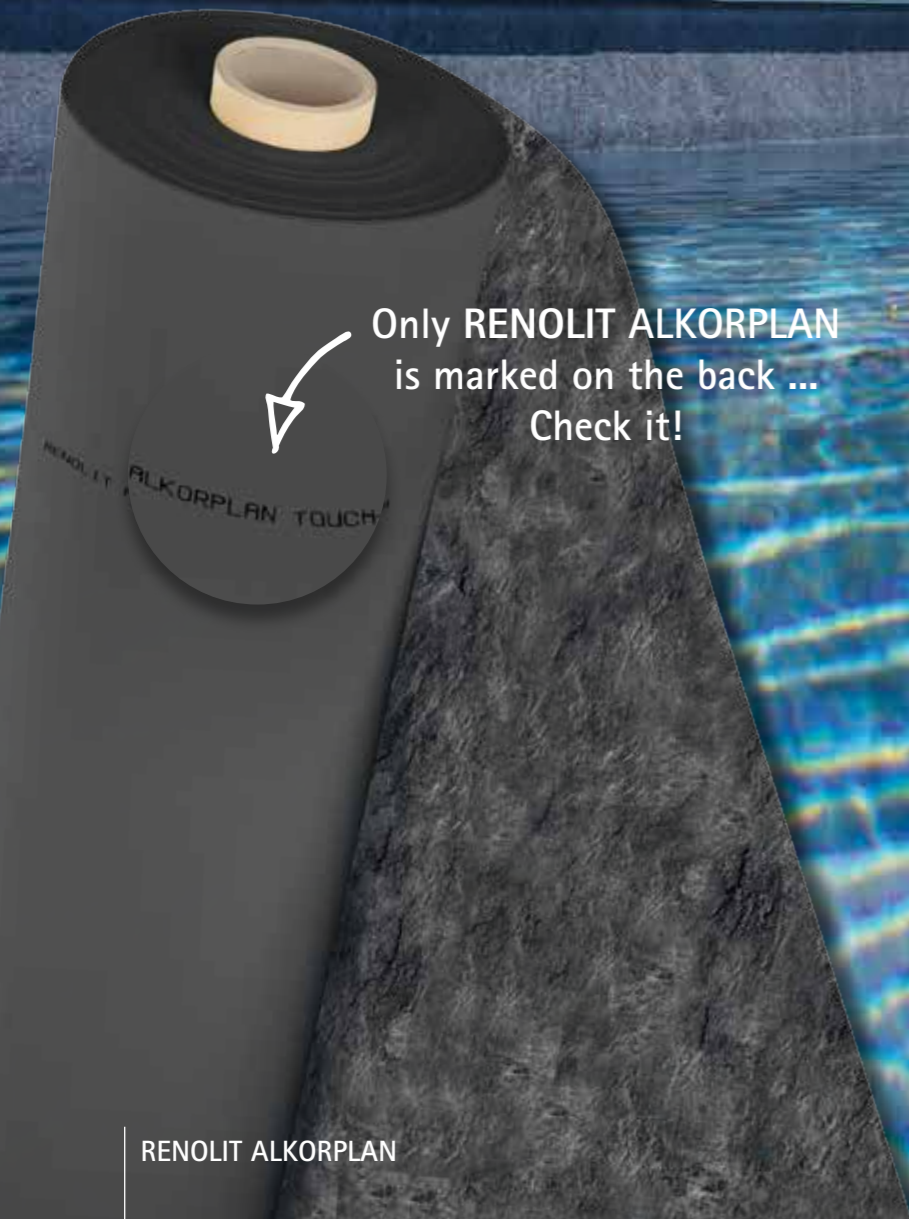

Only RENOLIT ALKORPLAN
is marked on the back ...
Check it!