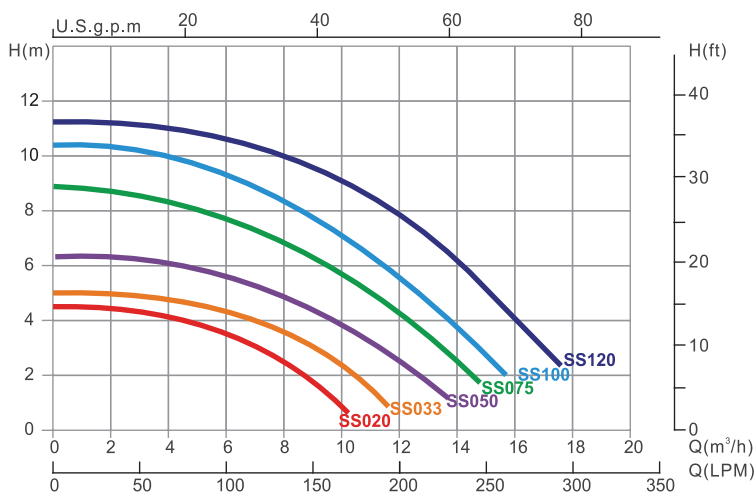

Pump **SS SERIES**

BEST OPTION FOR SMALLER PLUMBING

For the small size residential pools or above-ground pools

1. 1.5 inch suction and discharge port with transparent lid
2. Asynchronous, Two poles motor
3. Class insulation: 130(B)
4. IPX5 Waterproof standard
5. Built-in thermal protection
6. Overload protection
7. External heat sink
8. Available in 50Hz or 60Hz with 220V/110V
9. Special design union compatible for both Imperial and Metric measurement standard
10. S.S. 316 Shaft
11. S.S. 316 Mechanical seal

 **Emaux**
water technology

Pool & Spa Equipment

Technical Information:

Remark: The performance curve above is for 50Hz models

Built-in Timer Option:

With the latest product upgrade, the SS series pump offers a built-in timer that allows the user to quickly set up the pump's running schedule on a user-friendly control pad.

Product Information and Dimension:

Model 50Hz	Input(kW)	Current(AMP)	Noise(dB)	Head (m)			
				2	4	6	8
Flow Rate (m ³ /h)							
SS020 / SS020T	0.28	1.5	55	8.4	4	--	--
SS033 / SS033T	0.43	2	55	10.4	7	--	--
SS050 / SS050T	0.55	2.5	60	12.4	10	4	--
SS075 / SS075T	0.75	3.5	60	14.4	12.2	9.4	5
SS100 / SS100T	0.90	4.7	65	15.2	13.8	11.4	8.4
SS120 / SS120T	0.97	5.8	65	18	16	14	12