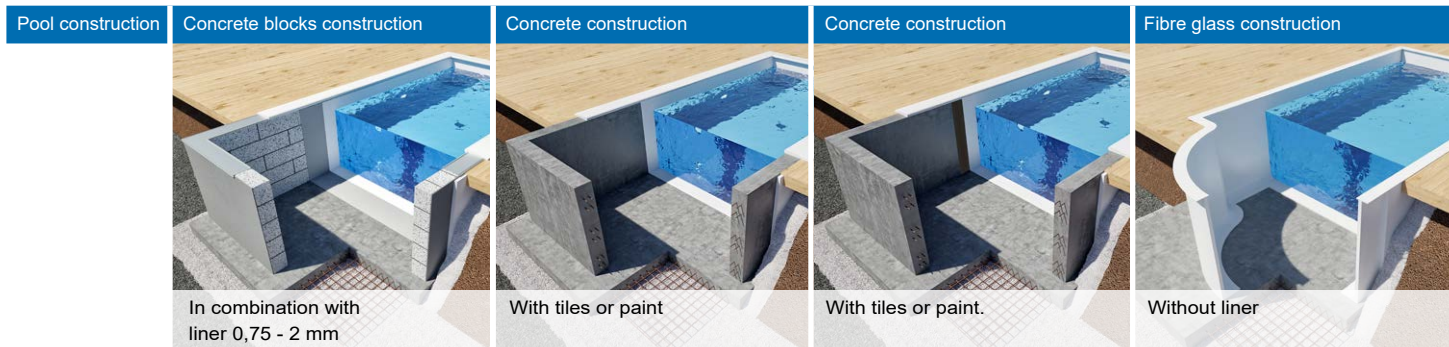

Concrete bulding blocks up to 250 mm	Concrete without sealing membrane up to 250 mm	Concrete with cement based sealing membrane up to 250 mm	Composite material (GRP/PP) up to 16 mm
Classic				
150584		x		
150594	x (+ 112900)		x (+ 822610)	x (1553027)
150284		x		
150294	x (+ 112900)		x (+ 822610)	x (1553027)
125848		x (+ 12670)		x (15530111)
125843	x		x (+ 822600)	x (15530111)
Marine				
124584		x		
124594	x (+ 112900)		x (+ 822610)	x (1553027)
124284		x		
124294	x (+ 112900)		x (+ 822610)	x (1553027)
124848		x (+ 12670)		x (15530111)
124843	x		x (+ 822600)	x (15530111)