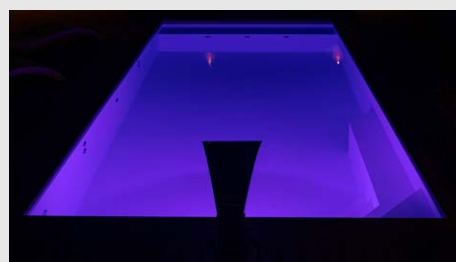

LED VS

Pool lighting from Pahlén

- Supplied as a complete unit with a niche for simple installation.
- Colour synchronization with installation of more than one RGB light through mutual transformer.
- All lights can be remote controlled, available as an option.

7. GREEN
Green

8. RED
Red

9. PURPLE
Purple

Dynamic programs

10. YELLOW DYNAMIC
Slowly shifting various yellow

11. BLUE DYNAMIC
Fast shifting various blue

The pool in the pictures has a white liner.