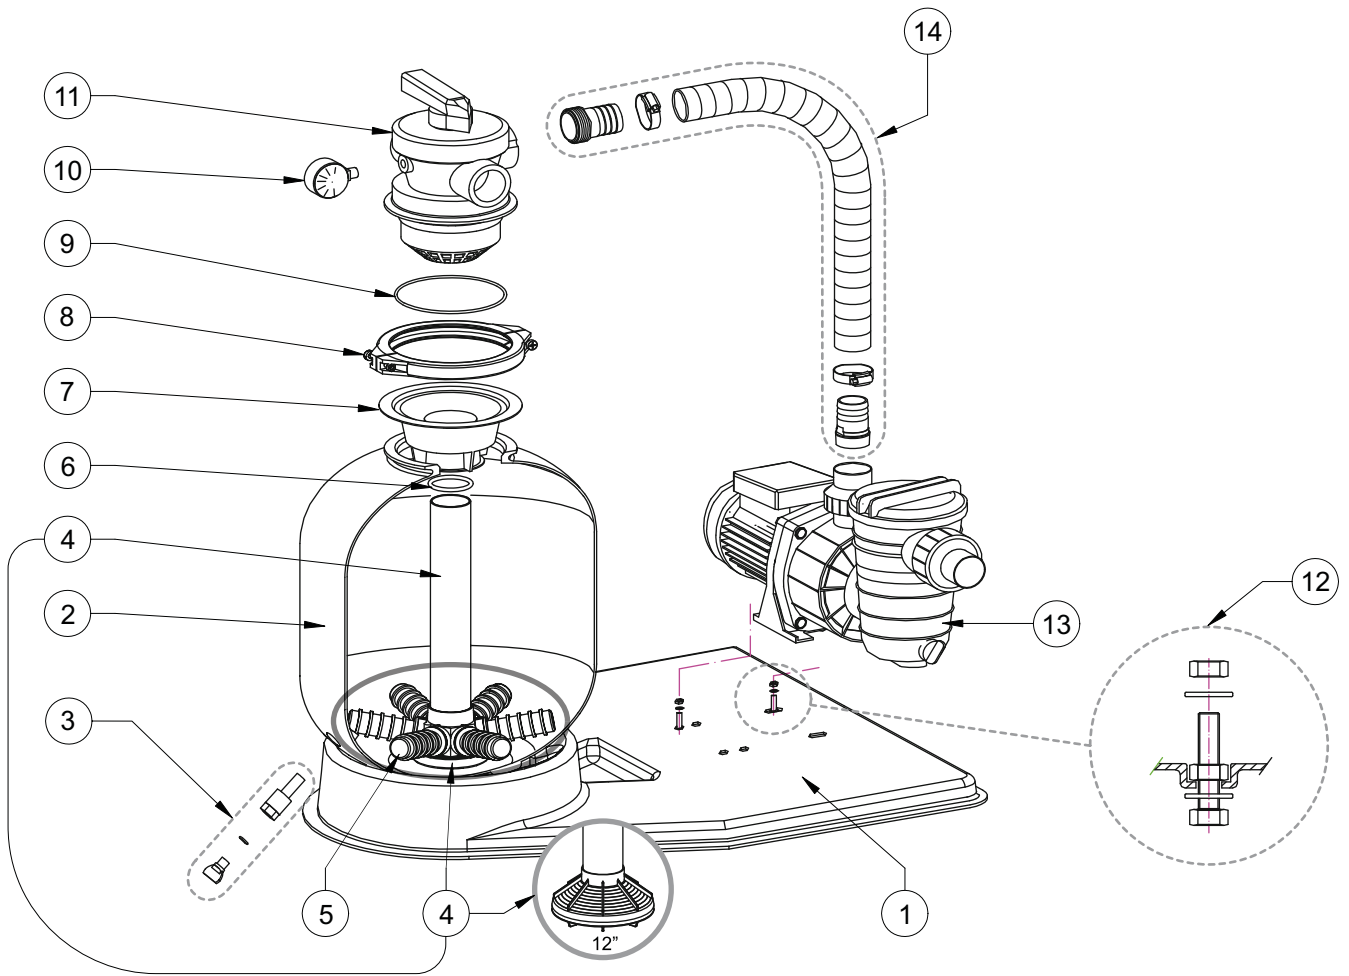

## Replacement Parts

### **Replacement Parts**

No.	Part No.	Description	Part No.	Includes
<b>1</b>	R155194	Base Plate 12"		1
	R155195	Base Plate 15" - 19" - 22"		1
<b>2</b>	R1217A0B	Replacement Shell 12"		1
	R1518A0B	Replacement Shell 15"		1
	R1925A0B	Replacement Shell 19"		1
	R2230A0B	Replacement Shell 22"		1
<b>3</b>	G-15-4607	Drain Kit		1
<b>4</b>	RKHP330	Stand Pipe Kit 12"		1
	G-PVC-5018/3	Stand Pipe Kit 15"		1
	G-PVC-5018/4	Stand Pipe Kit 19"		1
	G-PVC-5018/5	Stand Pipe Kit 22"		1
<b>5</b>	RSS6025260	Lateral 15"		1*
	R301904	Lateral 19"		1*
	R302404	Lateral 22"		1*
<b>6</b>	R281018	O-Ring		1
<b>7</b>	R155051	Sand Guide		1
<b>8</b>	R272025	Clamp		1
<b>9</b>	R281008	O-Ring		1
<b>10</b>	R152047	Manometer - Pressure Gauge		1
<b>11**</b>	RE272030	Valve 1 1/2" 4-Way (for 12" & 15")		1
	RE272026ND	Valve 1 1/2" 6-Way (for 12", 15", 19" & 22")		1
<b>12</b>	RAMKITSW	Hardware Kit		1
<b>13***</b>	P7242380	Pump SWIMMEY™ 0,18KW Mono Phase (SW8)		1
	P7242390	Pump SWIMMEY™ 0,25KW Mono Phase (SW10)		1
	P7242160	Pump SWIMMEY™ 0,37KW Mono Phase (SW12)		1
	P7242170	Pump SWIMMEY™ 0,55KW Mono Phase (SW15)		1
	P7242180	Pump SWIMMEY™ 0,75KW Mono Phase (SW19)		1
<b>14</b>	RCON1	Pump to Filter Connection Kit 12"		1
	RCON2	Pump to Filter Connection Kit 15"		1
	RCON3	Pump to Filter Connection Kit 19"		1
	RCON4	Pump to Filter Connection Kit 22"		1

\* ONE FILTER REQUIRES 6 PIECES

\*\* SEE VALVE SHEET FOR VALVE SPARE PARTS

\*\*\* SEE SWIMMEY SHEET FOR PUMP SPARE PARTS