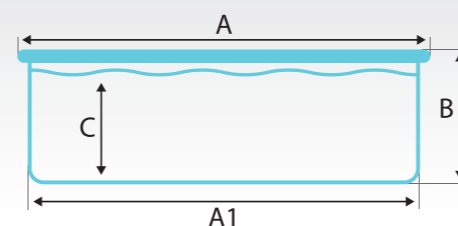

# IBIZA POOLS

STEEL WALL POOLS

**ROUND Ibiza pools**

- > Easy embedding into the ground
- > Self supporting construction – no need of supporting walls

**OVAL Ibiza pools**

- > Necessary to build supporting walls
- > Necessary to place on concrete base plate

**ROUND POOL DESIGNS**

**INSTALATION**

**OVAL POOL DESIGNS**

**INSTALATION**

**Dimensions and volume of pool water:**

Dimensions	A1 (cm)	A (cm)	B (cm)	C (cm)	D (m³)
Ø 3.6 x 1.2 / 1.5 m	Ø 360	Ø 364	120 / 150	105 / 135	10.7 / 13.7
Ø 4.0 x 1.2 / 1.5 m	Ø 400	Ø 404	120 / 150	105 / 135	13.2 / 17.0
Ø 4.6 x 1.2 / 1.5 m	Ø 460	Ø 464	120 / 150	105 / 135	17.5 / 22.5
Ø 5.0 x 1.2 / 1.5 m	Ø 500	Ø 504	120 / 150	105 / 135	20.6 / 26.5
Ø 6.0 x 1.2 / 1.5 m	Ø 600	Ø 604	120 / 150	105 / 135	29.7 / 38.2