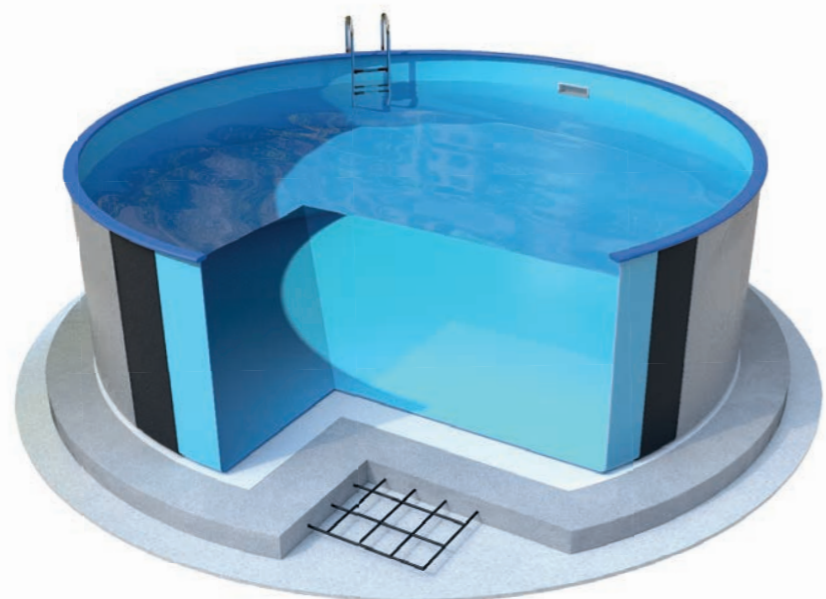

# IBIZA POOLS

STEEL WALL POOLS

**ROUND Ibiza pools**

- > Easy embedding into the ground
- > Self supporting construction – no need of supporting walls

**OVAL Ibiza pools**

- > Necessary to build supporting walls
- > Necessary to place on concrete base plate

**ROUND POOL DESIGNS**

**INSTALATION**

**OVAL POOL DESIGNS**

**INSTALATION**

**Dimensions and volume of pool water:**

Dimensions	A1 (cm)	A (cm)	B (cm)	C (cm)	D (m³)
Ø 3.6 x 1.2 / 1.5 m	Ø 360	Ø 364	120 / 150	105 / 135	10.7 / 13.7
Ø 4.0 x 1.2 / 1.5 m	Ø 400	Ø 404	120 / 150	105 / 135	13.2 / 17.0
Ø 4.6 x 1.2 / 1.5 m	Ø 460	Ø 464	120 / 150	105 / 135	17.5 / 22.5
Ø 5.0 x 1.2 / 1.5 m	Ø 500	Ø 504	120 / 150	105 / 135	20.6 / 26.5
Ø 6.0 x 1.2 / 1.5 m	Ø 600	Ø 604	120 / 150	105 / 135	29.7 / 38.2