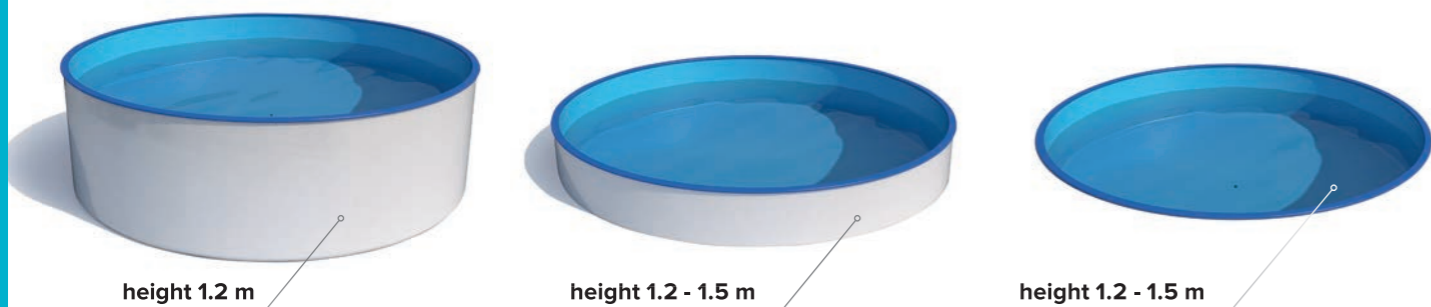

# IBIZA POOLS

STEEL WALL POOLS

**ROUND Ibiza pools**

- > Easy embedding into the ground
- > Self supporting construction – no need of supporting walls

**OVAL Ibiza pools**

- > Necessary to build supporting walls
- > Necessary to place on concrete base plate

**ROUND POOL DESIGNS**

**INSTALATION**

**OVAL POOL DESIGNS**

**INSTALATION**

**Dimensions and volume of pool water:**

Dimensions	A1 (cm)	A (cm)	B (cm)	C (cm)	D (m³)
Ø 3.6 x 1.2 / 1.5 m	Ø 360	Ø 364	120 / 150	105 / 135	10.7 / 13.7
Ø 4.0 x 1.2 / 1.5 m	Ø 400	Ø 404	120 / 150	105 / 135	13.2 / 17.0
Ø 4.6 x 1.2 / 1.5 m	Ø 460	Ø 464	120 / 150	105 / 135	17.5 / 22.5
Ø 5.0 x 1.2 / 1.5 m	Ø 500	Ø 504	120 / 150	105 / 135	20.6 / 26.5
Ø 6.0 x 1.2 / 1.5 m	Ø 600	Ø 604	120 / 150	105 / 135	29.7 / 38.2