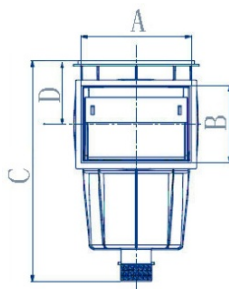

You can connect it with a female 1 ½", male 2" or a D.50mm connection to glue. An overflow connection D.40 mm.

Basket secured to base with bayonet fixing. We recommend installing one skimmer for every 25 m2 of water surface area.

Available for concrete and liner pools.

Aesthetics is important so there is the option to choose round or square deck.

15L skimmer is available with regular or wide mouth.

| CODE | POOL | COVER | THROAT TYPE | NET WEIGHT Kg |
|----------|----------|--------|-------------|---------------|
| 02010101 | Concrete | Round | Standard | 2,20 |
| 02010102 | Concrete | Round | Wide | 3,70 |
| 02010103 | Liner | Round | Standard | 3,20 |
| 02010104 | Liner | Round | Wide | 4,00 |
| 02010111 | Concrete | Square | Standard | 2,33 |
| 02010112 | Concrete | Square | Wide | 3,90 |
| 02010113 | Liner | Square | Standard | 3,35 |
| 02010114 | Liner | Square | Wide | 4,10 |

Dimensions – Skimmers for concrete pools

| CODE | A | B | C | D | E | F | G | H |
|----------|------|-----|-----|-----|---------|-----|----|----|
| | (mm) | | | | | | | |
| 02010101 | 201 | 140 | 416 | 111 | 221 | 243 | 50 | |
| 02010102 | 494 | 228 | 416 | 122 | 211 | 439 | 50 | 17 |
| 02010111 | 201 | 140 | 416 | 111 | 230x230 | 243 | 50 | |
| 02010112 | 494 | 228 | 416 | 122 | 230x230 | 439 | 50 | 17 |

02010101

02010111

02010102

02010112

Dimensions – Skimmers for liner pools

| CODE | A | B | C | D | E | F | G | H |
|----------|------|-----|-----|-----|---------|-----|----|----|
| | (mm) | | | | | | | |
| 02010103 | 296 | 228 | 416 | | 221 | 264 | 50 | 17 |
| 02010104 | 494 | 228 | 416 | 122 | 211 | 439 | 50 | 17 |
| 02010113 | 296 | 228 | 416 | | 230x230 | 264 | 50 | 17 |
| 02010114 | 494 | 228 | 416 | 122 | 230x230 | 439 | 50 | 17 |