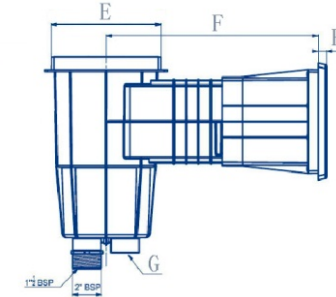

You can connect it with a female 1 ½", male 2" or a D.50mm connection to glue. An overflow connection D.40 mm.

Basket secured to base with bayonet fixing. We recommend installing one skimmer for every 25 m2 of water surface area.

Available for concrete and liner pools.

Aesthetics is important so there is the option to choose round or square deck.

15L skimmer is available with regular or wide mouth.

| CODE | POOL | COVER | THROAT TYPE | NET WEIGHT Kg |
|----------|----------|--------|-------------|---------------|
| 02010101 | Concrete | Round | Standard | 2,20 |
| 02010102 | Concrete | Round | Wide | 3,70 |
| 02010103 | Liner | Round | Standard | 3,20 |
| 02010104 | Liner | Round | Wide | 4,00 |
| 02010111 | Concrete | Square | Standard | 2,33 |
| 02010112 | Concrete | Square | Wide | 3,90 |
| 02010113 | Liner | Square | Standard | 3,35 |
| 02010114 | Liner | Square | Wide | 4,10 |

Dimensions – Skimmers for concrete pools

| CODE | A | B | C | D | E | F | G | H |
|----------|------|-----|-----|-----|---------|-----|----|----|
| | (mm) | | | | | | | |
| 02010101 | 201 | 140 | 416 | 111 | 221 | 243 | 50 | |
| 02010102 | 494 | 228 | 416 | 122 | 211 | 439 | 50 | 17 |
| 02010111 | 201 | 140 | 416 | 111 | 230x230 | 243 | 50 | |
| 02010112 | 494 | 228 | 416 | 122 | 230x230 | 439 | 50 | 17 |

02010101

02010111

02010102

02010112

Dimensions – Skimmers for liner pools

| CODE | A | B | C | D | E | F | G | H |
|----------|------|-----|-----|-----|---------|-----|----|----|
| | (mm) | | | | | | | |
| 02010103 | 296 | 228 | 416 | | 221 | 264 | 50 | 17 |
| 02010104 | 494 | 228 | 416 | 122 | 211 | 439 | 50 | 17 |
| 02010113 | 296 | 228 | 416 | | 230x230 | 264 | 50 | 17 |
| 02010114 | 494 | 228 | 416 | 122 | 230x230 | 439 | 50 | 17 |