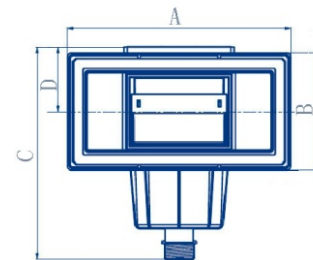

You can connect it with a female 1 ½", male 2" or a D.50mm connection to glue. An overflow connection D.40 mm.

Basket secured to base with bayonet fixing. We recommend installing one skimmer for every 25 m2 of water surface area.

Available for concrete and liner pools.

Aesthetics is important so there is the option to choose round or square deck.

15L skimmer is available with regular or wide mouth.

| CODE | POOL | COVER | THROAT TYPE | NET WEIGHT Kg |
|----------|----------|--------|-------------|---------------|
| 02010101 | Concrete | Round | Standard | 2,20 |
| 02010102 | Concrete | Round | Wide | 3,70 |
| 02010103 | Liner | Round | Standard | 3,20 |
| 02010104 | Liner | Round | Wide | 4,00 |
| 02010111 | Concrete | Square | Standard | 2,33 |
| 02010112 | Concrete | Square | Wide | 3,90 |
| 02010113 | Liner | Square | Standard | 3,35 |
| 02010114 | Liner | Square | Wide | 4,10 |

Dimensions – Skimmers for concrete pools

| CODE | A | B | C | D | E | F | G | H |
|----------|------|-----|-----|-----|---------|-----|----|----|
| | (mm) | | | | | | | |
| 02010101 | 201 | 140 | 416 | 111 | 221 | 243 | 50 | |
| 02010102 | 494 | 228 | 416 | 122 | 211 | 439 | 50 | 17 |
| 02010111 | 201 | 140 | 416 | 111 | 230x230 | 243 | 50 | |
| 02010112 | 494 | 228 | 416 | 122 | 230x230 | 439 | 50 | 17 |

02010101

02010111

02010102

02010112

Dimensions – Skimmers for liner pools

| CODE | A | B | C | D | E | F | G | H |
|----------|------|-----|-----|-----|---------|-----|----|----|
| | (mm) | | | | | | | |
| 02010103 | 296 | 228 | 416 | | 221 | 264 | 50 | 17 |
| 02010104 | 494 | 228 | 416 | 122 | 211 | 439 | 50 | 17 |
| 02010113 | 296 | 228 | 416 | | 230x230 | 264 | 50 | 17 |
| 02010114 | 494 | 228 | 416 | 122 | 230x230 | 439 | 50 | 17 |