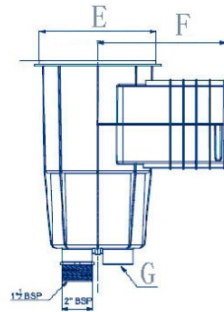

You can connect it with a female 1 ½", male 2" or a D.50mm connection to glue. An overflow connection D.40 mm.

Basket secured to base with bayonet fixing. We recommend installing one skimmer for every 25 m2 of water surface area.

Available for concrete and liner pools.

Aesthetics is important so there is the option to choose round or square deck.

15L skimmer is available with regular or wide mouth.

| CODE | POOL | COVER | THROAT TYPE | NET WEIGHT Kg |
|----------|----------|--------|-------------|---------------|
| 02010101 | Concrete | Round | Standard | 2,20 |
| 02010102 | Concrete | Round | Wide | 3,70 |
| 02010103 | Liner | Round | Standard | 3,20 |
| 02010104 | Liner | Round | Wide | 4,00 |
| 02010111 | Concrete | Square | Standard | 2,33 |
| 02010112 | Concrete | Square | Wide | 3,90 |
| 02010113 | Liner | Square | Standard | 3,35 |
| 02010114 | Liner | Square | Wide | 4,10 |

Dimensions – Skimmers for concrete pools

| CODE | A | B | C | D | E | F | G | H |
|----------|------|-----|-----|-----|---------|-----|----|----|
| | (mm) | | | | | | | |
| 02010101 | 201 | 140 | 416 | 111 | 221 | 243 | 50 | |
| 02010102 | 494 | 228 | 416 | 122 | 211 | 439 | 50 | 17 |
| 02010111 | 201 | 140 | 416 | 111 | 230x230 | 243 | 50 | |
| 02010112 | 494 | 228 | 416 | 122 | 230x230 | 439 | 50 | 17 |

02010101

02010111

02010102

02010112

Dimensions – Skimmers for liner pools

| CODE | A | B | C | D | E | F | G | H |
|----------|------|-----|-----|-----|---------|-----|----|----|
| | (mm) | | | | | | | |
| 02010103 | 296 | 228 | 416 | | 221 | 264 | 50 | 17 |
| 02010104 | 494 | 228 | 416 | 122 | 211 | 439 | 50 | 17 |
| 02010113 | 296 | 228 | 416 | | 230x230 | 264 | 50 | 17 |
| 02010114 | 494 | 228 | 416 | 122 | 230x230 | 439 | 50 | 17 |