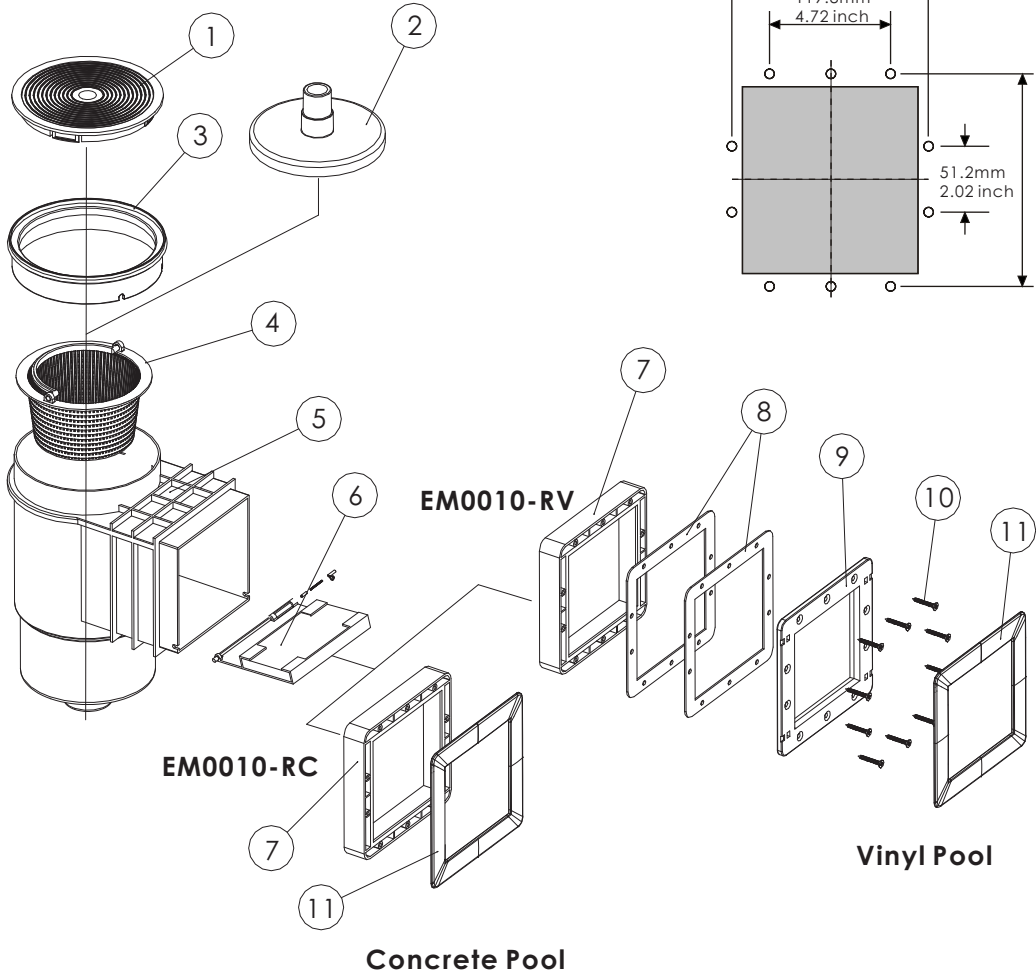

Vinyl cut out dimension for EM0010(VINYL VERSION)

Key No.	Part No.	Description	Qty
1	01051050	Cover / Lid	1
2	01051041	Vac Plate	1
3	01051040	Ring Seat Only	1
4	89150101	Basket with Plastic Handle	1
5	01051042	EM0010 & EM0020 Skimmers main Body A	1
6	89150102	Weir Door	1
7	01051047	Standard Skimmer Body B	1
8	02021042	Gasket for EM0010 Skimmer for Vinyl Pool	2
9	01051048	Frame for EM0010 Skimmer for Vinyl Pool	1
10	03011300	M5.5 X 35 AISI316 Screws for Vinyl Pool	10
11	01051049	EM0010 Standard Skimmer Face Plate	1

Key No.	Part No.	Description	Qty
1	01051050	Cover / Lid	1
2	01051041	Vac Plate	1
3	01051040	Ring Seat Only	1
4	89150101	Basket with Plastic Handle	1
5	01051042	EM0010 & EM0020 Skimmers main Body A	1
6	89150102	Weir Door	1
7	01051044	EM0020 Skimmers Body B	1
7-1	01050215	EM0020T-RV Skimmers Body B	1
8	02051005	Gasket for EM0020 Skimmer for Vinyl Pool	2
9	01051045	Frame for EM0020 Skimmer for Vinyl Pool	1
10	03011300	M5.5 x 35 AISI316 Screws for Vinyl Pool (EM0020-RV)	18
11	03012108	M5 x 30 AISI316 Screws for Vinyl Pool (EM0020T-RV)	18
12	01051046	Skimmer Face Plate	1