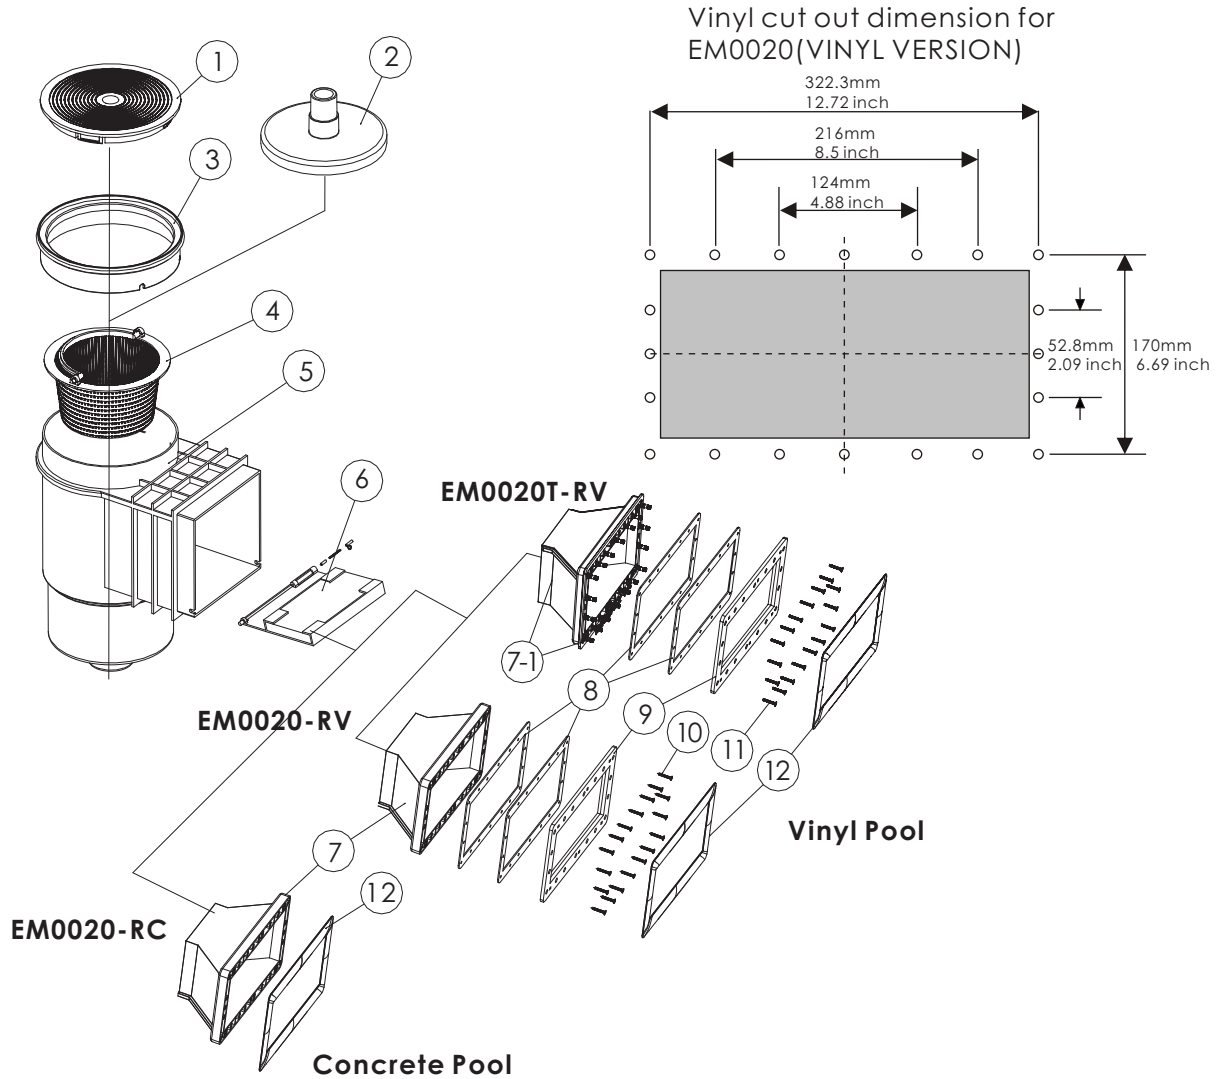

Vinyl cut out dimension for EM0010(VINYL VERSION)

Key No.	Part No.	Description	Qty
1	01051050	Cover / Lid	1
2	01051041	Vac Plate	1
3	01051040	Ring Seat Only	1
4	89150101	Basket with Plastic Handle	1
5	01051042	EM0010 & EM0020 Skimmers main Body A	1
6	89150102	Weir Door	1
7	01051047	Standard Skimmer Body B	1
8	02021042	Gasket for EM0010 Skimmer for Vinyl Pool	2
9	01051048	Frame for EM0010 Skimmer for Vinyl Pool	1
10	03011300	M5.5 X 35 AISI316 Screws for Vinyl Pool	10
11	01051049	EM0010 Standard Skimmer Face Plate	1

Key No.	Part No.	Description	Qty
1	01051050	Cover / Lid	1
2	01051041	Vac Plate	1
3	01051040	Ring Seat Only	1
4	89150101	Basket with Plastic Handle	1
5	01051042	EM0010 & EM0020 Skimmers main Body A	1
6	89150102	Weir Door	1
7	01051044	EM0020 Skimmers Body B	1
7-1	01050215	EM0020T-RV Skimmers Body B	1
8	02051005	Gasket for EM0020 Skimmer for Vinyl Pool	2
9	01051045	Frame for EM0020 Skimmer for Vinyl Pool	1
10	03011300	M5.5 x 35 AISI316 Screws for Vinyl Pool (EM0020-RV)	18
11	03012108	M5 x 30 AISI316 Screws for Vinyl Pool (EM0020T-RV)	18
12	01051046	Skimmer Face Plate	1