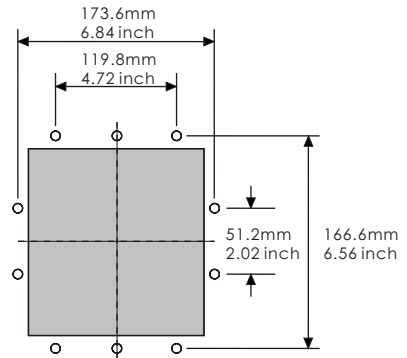

Vinyl cut out dimension for EM0010(VINYL VERSION)

Key No.	Part No.	Description	Qty
1	01051050	Cover / Lid	1
2	01051041	Vac Plate	1
3	01051040	Ring Seat Only	1
4	89150101	Basket with Plastic Handle	1
5	01051042	EM0010 & EM0020 Skimmers main Body A	1
6	89150102	Weir Door	1
7	01051047	Standard Skimmer Body B	1
8	02021042	Gasket for EM0010 Skimmer for Vinyl Pool	2
9	01051048	Frame for EM0010 Skimmer for Vinyl Pool	1
10	03011300	M5.5 X 35 AISI316 Screws for Vinyl Pool	10
11	01051049	EM0010 Standard Skimmer Face Plate	1

Key No.	Part No.	Description	Qty
1	01051050	Cover / Lid	1
2	01051041	Vac Plate	1
3	01051040	Ring Seat Only	1
4	89150101	Basket with Plastic Handle	1
5	01051042	EM0010 & EM0020 Skimmers main Body A	1
6	89150102	Weir Door	1
7	01051044	EM0020 Skimmers Body B	1
7-1	01050215	EM0020T-RV Skimmers Body B	1
8	02051005	Gasket for EM0020 Skimmer for Vinyl Pool	2
9	01051045	Frame for EM0020 Skimmer for Vinyl Pool	1
10	03011300	M5.5 x 35 AISI316 Screws for Vinyl Pool (EM0020-RV)	18
11	03012108	M5 x 30 AISI316 Screws for Vinyl Pool (EM0020T-RV)	18
12	01051046	Skimmer Face Plate	1