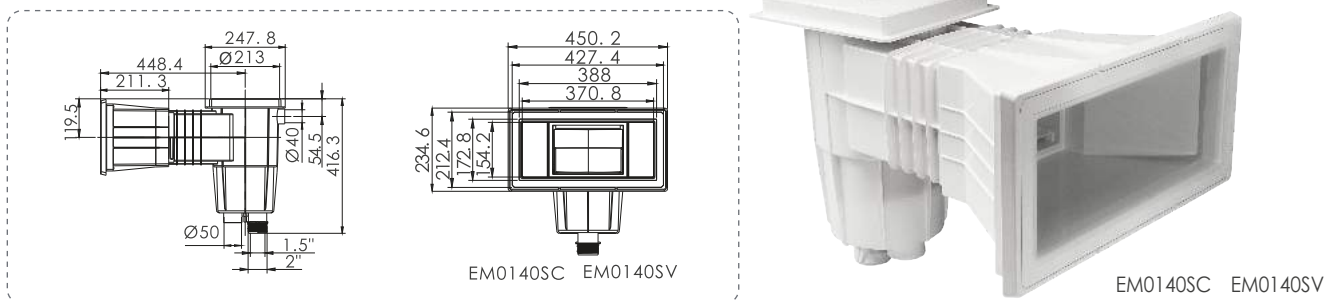

9.5L Wide Mouth Wall Skimmer EM0020

Code	Model	Connection	Application	Flow Rate (L/min)
91601002	EM0020-RV	1.5" Internal Threaded	Vinyl Pool	150
91601001	EM0020-RC	1.5" Internal Threaded	Concrete Pool	150

15L Standard Wall Skimmer EM0130

EM0130SC EM0130SV

Code	Model	Connection	Application	Flow Rate (L/min)
91600315	EM0130-SC	1.5" and 2" Internal Threaded and 1.5" Solvent Internal	Concrete Pool	150 - 200
91600316	EM0130-SV	1.5" and 2" Internal Threaded and 1.5" Solvent Internal	Vinyl Pool	150 - 200
91600320	EM0130TS-SV	1.5" and 2" Internal Threaded and 1.5" Solvent Internal	Vinyl Pool (without brass inserts)	150 - 200

15L Wide Mouth Wall Skimmer EM0140

EM0140SC EM0140SV

Code	Model	Connection	Application	Flow Rate (L/min)
91601013	EM0140-SC	1.5" and 2" Internal Threaded and 1.5" Solvent Internal	Concrete Pool	150 - 200
91601014	EM0140-SV	1.5" and 2" Internal Threaded and 1.5" Solvent Internal	Vinyl Pool	150 - 200
91601016	EM0140TS-SC	1.5" and 2" Internal Threaded and 1.5" Solvent Internal	Concrete Pool (without brass inserts)	150 - 200
91601017	EM0140TS-SV	1.5" and 2" Internal Threaded and 1.5" Solvent Internal	Vinyl Pool (without brass inserts)	150 - 200