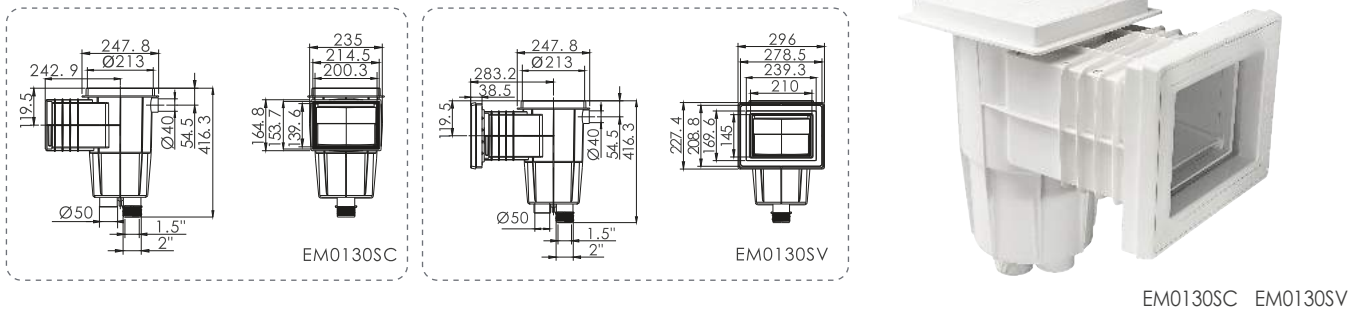

Outlet Fittings Skimmer

9.5L Wall Skimmer EM0010

Code	Model	Connection	Application	Flow Rate (L/min)
91600302	EM0010-RV	1.5" Internal Threaded	Vinyl Pool	150
91600301	EM0010-RC	1.5" Internal Threaded	Concrete Pool	150

9.5L Wide Mouth Wall Skimmer EM0020

Code	Model	Connection	Application	Flow Rate (L/min)
91601002	EM0020-RV	1.5" Internal Threaded	Vinyl Pool	150
91601001	EM0020-RC	1.5" Internal Threaded	Concrete Pool	150

15L Standard Wall Skimmer EM0130

EM0130SC EM0130SV

Code	Model	Connection	Application	Flow Rate (L/min)
91600315	EM0130-SC	1.5" and 2" Internal Threaded and 1.5" Solvent Internal	Concrete Pool	150 - 200
91600316	EM0130-SV	1.5" and 2" Internal Threaded and 1.5" Solvent Internal	Vinyl Pool	150 - 200
91600320	EM0130TS-SV	1.5" and 2" Internal Threaded and 1.5" Solvent Internal	Vinyl Pool (without brass inserts)	150 - 200

15L Wide Mouth Wall Skimmer EM0140

EM0140SC EM0140SV

Code	Model	Connection	Application	Flow Rate (L/min)
91601013	EM0140-SC	1.5" and 2" Internal Threaded and 1.5" Solvent Internal	Concrete Pool	150 - 200
91601014	EM0140-SV	1.5" and 2" Internal Threaded and 1.5" Solvent Internal	Vinyl Pool	150 - 200
91601016	EM0140TS-SC	1.5" and 2" Internal Threaded and 1.5" Solvent Internal	Concrete Pool (without brass inserts)	150 - 200
91601017	EM0140TS-SV	1.5" and 2" Internal Threaded and 1.5" Solvent Internal	Vinyl Pool (without brass inserts)	150 - 200