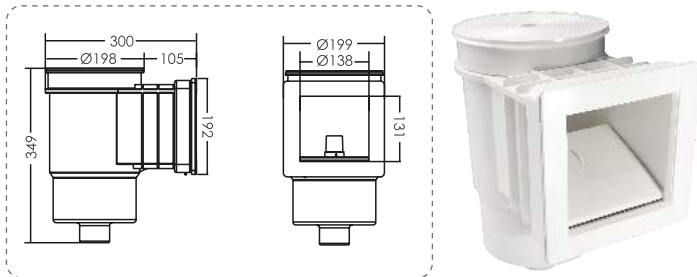

Outlet Fittings Skimmer

9.5L Wall Skimmer EM0010

Code	Model	Connection	Application	Flow Rate (L/min)
91600302	EM0010-RV	1.5" Internal Threaded	Vinyl Pool	150
91600301	EM0010-RC	1.5" Internal Threaded	Concrete Pool	150

9.5L Wide Mouth Wall Skimmer EM0020

Code	Model	Connection	Application	Flow Rate (L/min)
91601002	EM0020-RV	1.5" Internal Threaded	Vinyl Pool	150
91601001	EM0020-RC	1.5" Internal Threaded	Concrete Pool	150

15L Standard Wall Skimmer EM0130

EM0130SC EM0130SV

Code	Model	Connection	Application	Flow Rate (L/min)
91600315	EM0130-SC	1.5" and 2" Internal Threaded and 1.5" Solvent Internal	Concrete Pool	150 - 200
91600316	EM0130-SV	1.5" and 2" Internal Threaded and 1.5" Solvent Internal	Vinyl Pool	150 - 200
91600320	EM0130TS-SV	1.5" and 2" Internal Threaded and 1.5" Solvent Internal	Vinyl Pool (without brass inserts)	150 - 200

15L Wide Mouth Wall Skimmer EM0140

EM0140SC EM0140SV

Code	Model	Connection	Application	Flow Rate (L/min)
91601013	EM0140-SC	1.5" and 2" Internal Threaded and 1.5" Solvent Internal	Concrete Pool	150 - 200
91601014	EM0140-SV	1.5" and 2" Internal Threaded and 1.5" Solvent Internal	Vinyl Pool	150 - 200
91601016	EM0140TS-SC	1.5" and 2" Internal Threaded and 1.5" Solvent Internal	Concrete Pool (without brass inserts)	150 - 200
91601017	EM0140TS-SV	1.5" and 2" Internal Threaded and 1.5" Solvent Internal	Vinyl Pool (without brass inserts)	150 - 200