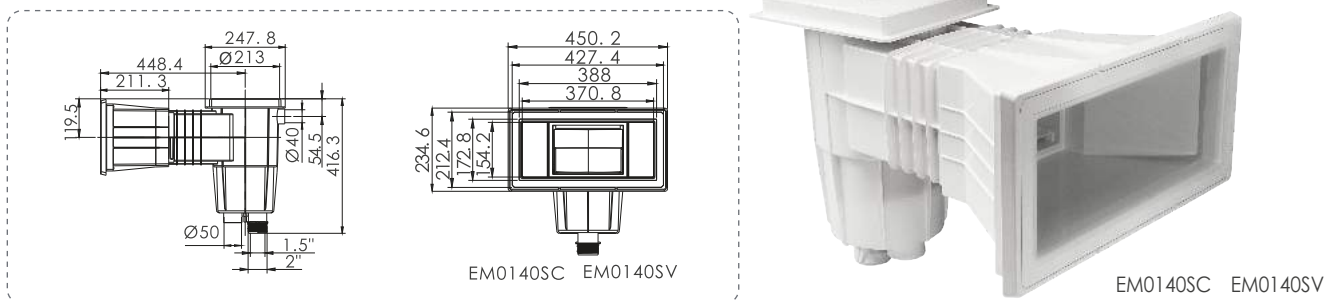

9.5L Wide Mouth Wall Skimmer EM0020

Code	Model	Connection	Application	Flow Rate (L/min)
91601002	EM0020-RV	1.5" Internal Threaded	Vinyl Pool	150
91601001	EM0020-RC	1.5" Internal Threaded	Concrete Pool	150

15L Standard Wall Skimmer EM0130

EM0130SC EM0130SV

Code	Model	Connection	Application	Flow Rate (L/min)
91600315	EM0130-SC	1.5" and 2" Internal Threaded and 1.5" Solvent Internal	Concrete Pool	150 - 200
91600316	EM0130-SV	1.5" and 2" Internal Threaded and 1.5" Solvent Internal	Vinyl Pool	150 - 200
91600320	EM0130TS-SV	1.5" and 2" Internal Threaded and 1.5" Solvent Internal	Vinyl Pool (without brass inserts)	150 - 200

15L Wide Mouth Wall Skimmer EM0140

EM0140SC EM0140SV

Code	Model	Connection	Application	Flow Rate (L/min)
91601013	EM0140-SC	1.5" and 2" Internal Threaded and 1.5" Solvent Internal	Concrete Pool	150 - 200
91601014	EM0140-SV	1.5" and 2" Internal Threaded and 1.5" Solvent Internal	Vinyl Pool	150 - 200
91601016	EM0140TS-SC	1.5" and 2" Internal Threaded and 1.5" Solvent Internal	Concrete Pool (without brass inserts)	150 - 200
91601017	EM0140TS-SV	1.5" and 2" Internal Threaded and 1.5" Solvent Internal	Vinyl Pool (without brass inserts)	150 - 200