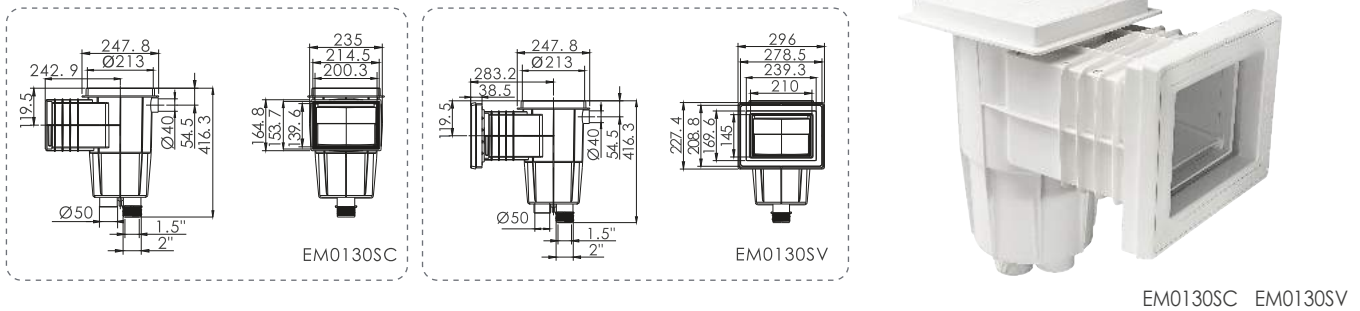

Outlet Fittings Skimmer

9.5L Wall Skimmer EM0010

Code	Model	Connection	Application	Flow Rate (L/min)
91600302	EM0010-RV	1.5" Internal Threaded	Vinyl Pool	150
91600301	EM0010-RC	1.5" Internal Threaded	Concrete Pool	150

9.5L Wide Mouth Wall Skimmer EM0020

Code	Model	Connection	Application	Flow Rate (L/min)
91601002	EM0020-RV	1.5" Internal Threaded	Vinyl Pool	150
91601001	EM0020-RC	1.5" Internal Threaded	Concrete Pool	150

15L Standard Wall Skimmer EM0130

EM0130SC EM0130SV

Code	Model	Connection	Application	Flow Rate (L/min)
91600315	EM0130-SC	1.5" and 2" Internal Threaded and 1.5" Solvent Internal	Concrete Pool	150 - 200
91600316	EM0130-SV	1.5" and 2" Internal Threaded and 1.5" Solvent Internal	Vinyl Pool	150 - 200
91600320	EM0130TS-SV	1.5" and 2" Internal Threaded and 1.5" Solvent Internal	Vinyl Pool (without brass inserts)	150 - 200

15L Wide Mouth Wall Skimmer EM0140

EM0140SC EM0140SV

Code	Model	Connection	Application	Flow Rate (L/min)
91601013	EM0140-SC	1.5" and 2" Internal Threaded and 1.5" Solvent Internal	Concrete Pool	150 - 200
91601014	EM0140-SV	1.5" and 2" Internal Threaded and 1.5" Solvent Internal	Vinyl Pool	150 - 200
91601016	EM0140TS-SC	1.5" and 2" Internal Threaded and 1.5" Solvent Internal	Concrete Pool (without brass inserts)	150 - 200
91601017	EM0140TS-SV	1.5" and 2" Internal Threaded and 1.5" Solvent Internal	Vinyl Pool (without brass inserts)	150 - 200