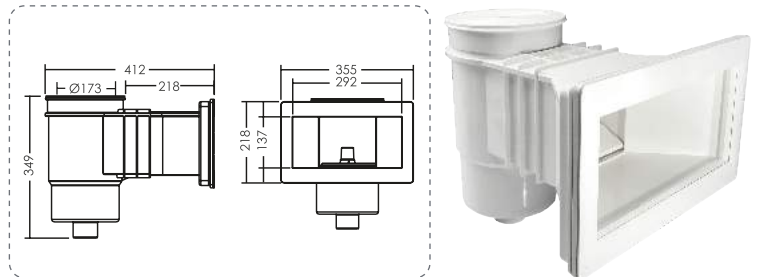

Outlet Fittings Skimmer

9.5L Wall Skimmer EM0010

Code	Model	Connection	Application	Flow Rate (L/min)
91600302	EM0010-RV	1.5" Internal Threaded	Vinyl Pool	150
91600301	EM0010-RC	1.5" Internal Threaded	Concrete Pool	150

9.5L Wide Mouth Wall Skimmer EM0020

Code	Model	Connection	Application	Flow Rate (L/min)
91601002	EM0020-RV	1.5" Internal Threaded	Vinyl Pool	150
91601001	EM0020-RC	1.5" Internal Threaded	Concrete Pool	150

15L Standard Wall Skimmer EM0130

EM0130SC EM0130SV

Code	Model	Connection	Application	Flow Rate (L/min)
91600315	EM0130-SC	1.5" and 2" Internal Threaded and 1.5" Solvent Internal	Concrete Pool	150 - 200
91600316	EM0130-SV	1.5" and 2" Internal Threaded and 1.5" Solvent Internal	Vinyl Pool	150 - 200
91600320	EM0130TS-SV	1.5" and 2" Internal Threaded and 1.5" Solvent Internal	Vinyl Pool (without brass inserts)	150 - 200

15L Wide Mouth Wall Skimmer EM0140

EM0140SC EM0140SV

Code	Model	Connection	Application	Flow Rate (L/min)
91601013	EM0140-SC	1.5" and 2" Internal Threaded and 1.5" Solvent Internal	Concrete Pool	150 - 200
91601014	EM0140-SV	1.5" and 2" Internal Threaded and 1.5" Solvent Internal	Vinyl Pool	150 - 200
91601016	EM0140TS-SC	1.5" and 2" Internal Threaded and 1.5" Solvent Internal	Concrete Pool (without brass inserts)	150 - 200
91601017	EM0140TS-SV	1.5" and 2" Internal Threaded and 1.5" Solvent Internal	Vinyl Pool (without brass inserts)	150 - 200