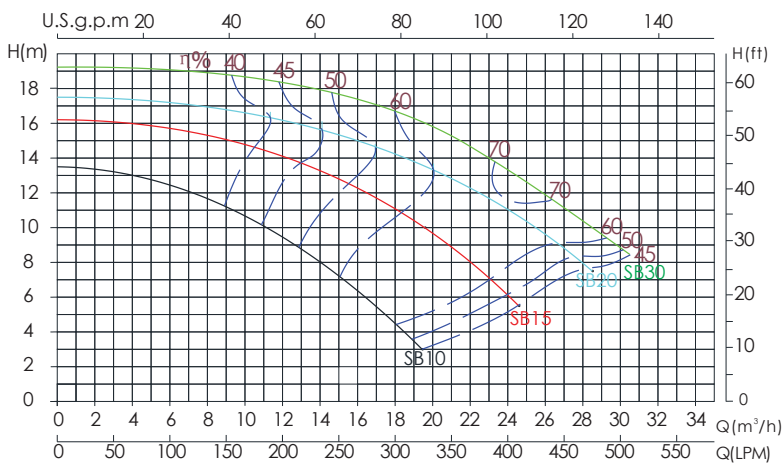

Countercurrent Jet

ENDLESS NO-LAP SWIMMING TRAINING

For small size training pools

SB SERIES PUMP

Technical Information:

Product Information and Dimensions:

Model 50Hz	Input (kW)	Current (AMP)	Noise (dB)	Head (m)					
				6	8	10	12	14	16
Flow Rate (m³/h)									
SB10	0.97	4.7	67	16.4	14	11	7	--	--
SB15	1.30	5.9	67	24	22	19.5	16	12	2
SB20	1.80	8.2	69	31	28	25.2	22	18	12
SB30	2.18	10.5	69	34	32	28.4	26	23	19.2

Code 220V/50Hz	Code 220V/60Hz	Code 380V/50Hz	Model	Connection Size	Horsepower	Weight(kg)	Capacitance 220V
88021305	88021405	88021605	SB10	2" / 63mm	1.0hp	16.0	25µF
88021307	88021407	88021607	SB15	2" / 63mm	1.5hp	17.0	25µF
88021308	88021408	88021608	SB20	2" / 63mm	2.0hp	23.0	30µF
88021309	88021409	88021609	SB30	2" / 63mm	3.0hp	24.0	35µF

SR SERIES PUMP

Technical Information:

Product Information and Dimensions:

Model 50Hz	Input (kW)	Current (AMP)	Noise (dB)	Head (m)					
				6	8	10	12	14	16
SR10	0.97	4.7	67	19.6	17	14	10	4	--
SR15	1.30	5.9	67	23.2	21	18.8	14.8	11.6	2
SR20	1.80	8.2	69	31	29.2	27	24	20.5	16
SR30	2.18	10.5	69	34	32	30.5	28	25	21

Code 220V/50Hz	Code 380V/50Hz	Code 220V/60Hz	Model	Connection Size	Horsepower	Weight (kg)	Capacitance 220V
88023605	88023905	88023705	SR10	2" / 63mm	1.0hp	14.70	25µF
88023607	88023907	88023707	SR15	2" / 63mm	1.5hp	16.30	25µF
88023608	88023908	88023708	SR20	2" / 63mm	2.0hp	19.70	30µF
88023609	88023909	88023709	SR30	2" / 63mm	3.0hp	22.10	35µF