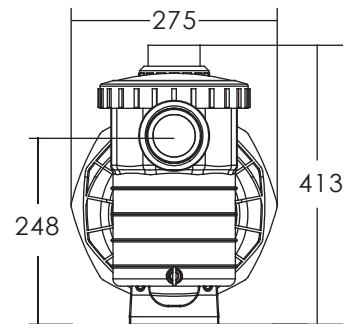

Countercurrent Jet

ENDLESS NO-LAP SWIMMING TRAINING

For small size training pools

SB SERIES PUMP

Technical Information:

Product Information and Dimensions:

Model 50Hz	Input (kW)	Current (AMP)	Noise (dB)	Head (m)					
				6	8	10	12	14	16
Flow Rate (m³/h)									
SB10	0.97	4.7	67	16.4	14	11	7	--	--
SB15	1.30	5.9	67	24	22	19.5	16	12	2
SB20	1.80	8.2	69	31	28	25.2	22	18	12
SB30	2.18	10.5	69	34	32	28.4	26	23	19.2

Code 220V/50Hz	Code 220V/60Hz	Code 380V/50Hz	Model	Connection Size	Horsepower	Weight(kg)	Capacitance 220V
88021305	88021405	88021605	SB10	2" / 63mm	1.0hp	16.0	25µF
88021307	88021407	88021607	SB15	2" / 63mm	1.5hp	17.0	25µF
88021308	88021408	88021608	SB20	2" / 63mm	2.0hp	23.0	30µF
88021309	88021409	88021609	SB30	2" / 63mm	3.0hp	24.0	35µF

SR SERIES PUMP

Technical Information:

Product Information and Dimensions:

Model 50Hz	Input (kW)	Current (AMP)	Noise (dB)	Head (m)					
				6	8	10	12	14	16
SR10	0.97	4.7	67	19.6	17	14	10	4	--
SR15	1.30	5.9	67	23.2	21	18.8	14.8	11.6	2
SR20	1.80	8.2	69	31	29.2	27	24	20.5	16
SR30	2.18	10.5	69	34	32	30.5	28	25	21

Code 220V/50Hz	Code 380V/50Hz	Code 220V/60Hz	Model	Connection Size	Horsepower	Weight (kg)	Capacitance 220V
88023605	88023905	88023705	SR10	2" / 63mm	1.0hp	14.70	25µF
88023607	88023907	88023707	SR15	2" / 63mm	1.5hp	16.30	25µF
88023608	88023908	88023708	SR20	2" / 63mm	2.0hp	19.70	30µF
88023609	88023909	88023709	SR30	2" / 63mm	3.0hp	22.10	35µF