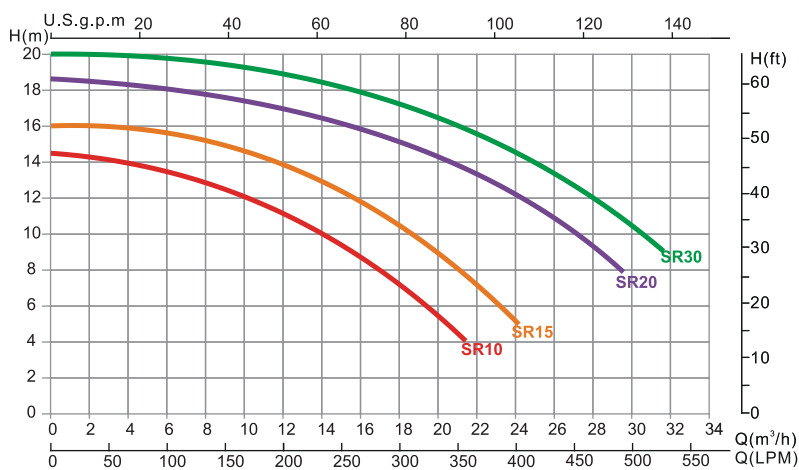

Countercurrent Jet

ENDLESS NO-LAP SWIMMING TRAINING

For small size training pools

SB SERIES PUMP

Technical Information:

Product Information and Dimensions:

Model 50Hz	Input (kW)	Current (AMP)	Noise (dB)	Head (m)					
				6	8	10	12	14	16
Flow Rate (m³/h)									
SB10	0.97	4.7	67	16.4	14	11	7	--	--
SB15	1.30	5.9	67	24	22	19.5	16	12	2
SB20	1.80	8.2	69	31	28	25.2	22	18	12
SB30	2.18	10.5	69	34	32	28.4	26	23	19.2

Code 220V/50Hz	Code 220V/60Hz	Code 380V/50Hz	Model	Connection Size	Horsepower	Weight(kg)	Capacitance 220V
88021305	88021405	88021605	SB10	2" / 63mm	1.0hp	16.0	25µF
88021307	88021407	88021607	SB15	2" / 63mm	1.5hp	17.0	25µF
88021308	88021408	88021608	SB20	2" / 63mm	2.0hp	23.0	30µF
88021309	88021409	88021609	SB30	2" / 63mm	3.0hp	24.0	35µF

SR SERIES PUMP

Technical Information:

Product Information and Dimensions:

Model 50Hz	Input (kW)	Current (AMP)	Noise (dB)	Head (m)					
				6	8	10	12	14	16
SR10	0.97	4.7	67	19.6	17	14	10	4	--
SR15	1.30	5.9	67	23.2	21	18.8	14.8	11.6	2
SR20	1.80	8.2	69	31	29.2	27	24	20.5	16
SR30	2.18	10.5	69	34	32	30.5	28	25	21

Code 220V/50Hz	Code 380V/50Hz	Code 220V/60Hz	Model	Connection Size	Horsepower	Weight (kg)	Capacitance 220V
88023605	88023905	88023705	SR10	2" / 63mm	1.0hp	14.70	25µF
88023607	88023907	88023707	SR15	2" / 63mm	1.5hp	16.30	25µF
88023608	88023908	88023708	SR20	2" / 63mm	2.0hp	19.70	30µF
88023609	88023909	88023709	SR30	2" / 63mm	3.0hp	22.10	35µF