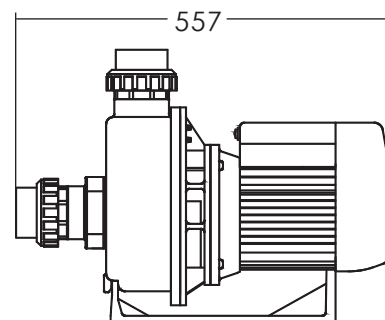

Countercurrent Jet

ENDLESS NO-LAP SWIMMING TRAINING

For small size training pools

SB SERIES PUMP

Technical Information:

Product Information and Dimensions:

Model 50Hz	Input (kW)	Current (AMP)	Noise (dB)	Head (m)					
				6	8	10	12	14	16
Flow Rate (m³/h)									
SB10	0.97	4.7	67	16.4	14	11	7	--	--
SB15	1.30	5.9	67	24	22	19.5	16	12	2
SB20	1.80	8.2	69	31	28	25.2	22	18	12
SB30	2.18	10.5	69	34	32	28.4	26	23	19.2

Code 220V/50Hz	Code 220V/60Hz	Code 380V/50Hz	Model	Connection Size	Horsepower	Weight(kg)	Capacitance 220V
88021305	88021405	88021605	SB10	2" / 63mm	1.0hp	16.0	25µF
88021307	88021407	88021607	SB15	2" / 63mm	1.5hp	17.0	25µF
88021308	88021408	88021608	SB20	2" / 63mm	2.0hp	23.0	30µF
88021309	88021409	88021609	SB30	2" / 63mm	3.0hp	24.0	35µF

SR SERIES PUMP

Technical Information:

Product Information and Dimensions:

Model 50Hz	Input (kW)	Current (AMP)	Noise (dB)	Head (m)					
				6	8	10	12	14	16
SR10	0.97	4.7	67	19.6	17	14	10	4	--
SR15	1.30	5.9	67	23.2	21	18.8	14.8	11.6	2
SR20	1.80	8.2	69	31	29.2	27	24	20.5	16
SR30	2.18	10.5	69	34	32	30.5	28	25	21

Code 220V/50Hz	Code 380V/50Hz	Code 220V/60Hz	Model	Connection Size	Horsepower	Weight (kg)	Capacitance 220V
88023605	88023905	88023705	SR10	2" / 63mm	1.0hp	14.70	25µF
88023607	88023907	88023707	SR15	2" / 63mm	1.5hp	16.30	25µF
88023608	88023908	88023708	SR20	2" / 63mm	2.0hp	19.70	30µF
88023609	88023909	88023709	SR30	2" / 63mm	3.0hp	22.10	35µF