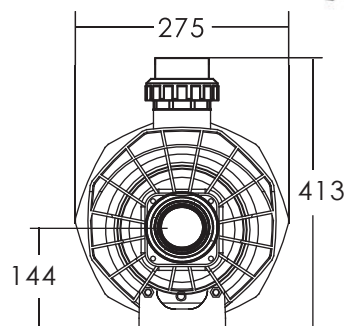

Countercurrent Jet

ENDLESS NO-LAP SWIMMING TRAINING

For small size training pools

SB SERIES PUMP

Technical Information:

Product Information and Dimensions:

Model 50Hz	Input (kW)	Current (AMP)	Noise (dB)	Head (m)					
				6	8	10	12	14	16
Flow Rate (m³/h)									
SB10	0.97	4.7	67	16.4	14	11	7	--	--
SB15	1.30	5.9	67	24	22	19.5	16	12	2
SB20	1.80	8.2	69	31	28	25.2	22	18	12
SB30	2.18	10.5	69	34	32	28.4	26	23	19.2

Code 220V/50Hz	Code 220V/60Hz	Code 380V/50Hz	Model	Connection Size	Horsepower	Weight(kg)	Capacitance 220V
88021305	88021405	88021605	SB10	2" / 63mm	1.0hp	16.0	25µF
88021307	88021407	88021607	SB15	2" / 63mm	1.5hp	17.0	25µF
88021308	88021408	88021608	SB20	2" / 63mm	2.0hp	23.0	30µF
88021309	88021409	88021609	SB30	2" / 63mm	3.0hp	24.0	35µF

SR SERIES PUMP

Technical Information:

Product Information and Dimensions:

Model 50Hz	Input (kW)	Current (AMP)	Noise (dB)	Head (m)					
				6	8	10	12	14	16
SR10	0.97	4.7	67	19.6	17	14	10	4	--
SR15	1.30	5.9	67	23.2	21	18.8	14.8	11.6	2
SR20	1.80	8.2	69	31	29.2	27	24	20.5	16
SR30	2.18	10.5	69	34	32	30.5	28	25	21

Code 220V/50Hz	Code 380V/50Hz	Code 220V/60Hz	Model	Connection Size	Horsepower	Weight (kg)	Capacitance 220V
88023605	88023905	88023705	SR10	2" / 63mm	1.0hp	14.70	25µF
88023607	88023907	88023707	SR15	2" / 63mm	1.5hp	16.30	25µF
88023608	88023908	88023708	SR20	2" / 63mm	2.0hp	19.70	30µF
88023609	88023909	88023709	SR30	2" / 63mm	3.0hp	22.10	35µF