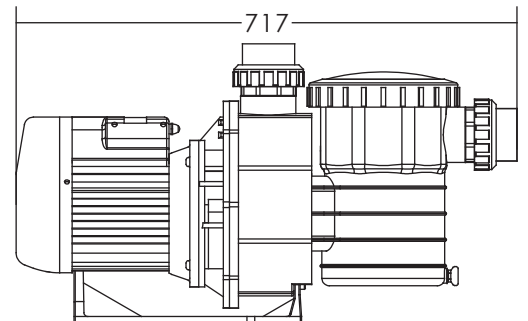

Countercurrent Jet

ENDLESS NO-LAP SWIMMING TRAINING

For small size training pools

SB SERIES PUMP

Technical Information:

Product Information and Dimensions:

Model 50Hz	Input (kW)	Current (AMP)	Noise (dB)	Head (m)					
				6	8	10	12	14	16
Flow Rate (m³/h)									
SB10	0.97	4.7	67	16.4	14	11	7	--	--
SB15	1.30	5.9	67	24	22	19.5	16	12	2
SB20	1.80	8.2	69	31	28	25.2	22	18	12
SB30	2.18	10.5	69	34	32	28.4	26	23	19.2

Code 220V/50Hz	Code 220V/60Hz	Code 380V/50Hz	Model	Connection Size	Horsepower	Weight(kg)	Capacitance 220V
88021305	88021405	88021605	SB10	2" / 63mm	1.0hp	16.0	25µF
88021307	88021407	88021607	SB15	2" / 63mm	1.5hp	17.0	25µF
88021308	88021408	88021608	SB20	2" / 63mm	2.0hp	23.0	30µF
88021309	88021409	88021609	SB30	2" / 63mm	3.0hp	24.0	35µF

SR SERIES PUMP

Technical Information:

Product Information and Dimensions:

Model 50Hz	Input (kW)	Current (AMP)	Noise (dB)	Head (m)					
				6	8	10	12	14	16
SR10	0.97	4.7	67	19.6	17	14	10	4	--
SR15	1.30	5.9	67	23.2	21	18.8	14.8	11.6	2
SR20	1.80	8.2	69	31	29.2	27	24	20.5	16
SR30	2.18	10.5	69	34	32	30.5	28	25	21

Code 220V/50Hz	Code 380V/50Hz	Code 220V/60Hz	Model	Connection Size	Horsepower	Weight (kg)	Capacitance 220V
88023605	88023905	88023705	SR10	2" / 63mm	1.0hp	14.70	25µF
88023607	88023907	88023707	SR15	2" / 63mm	1.5hp	16.30	25µF
88023608	88023908	88023708	SR20	2" / 63mm	2.0hp	19.70	30µF
88023609	88023909	88023709	SR30	2" / 63mm	3.0hp	22.10	35µF