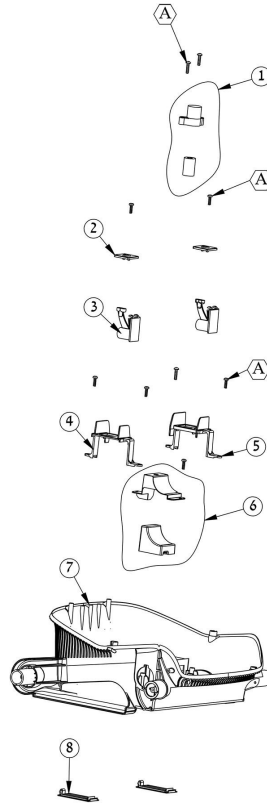

#24 (chassis assembly m1c)