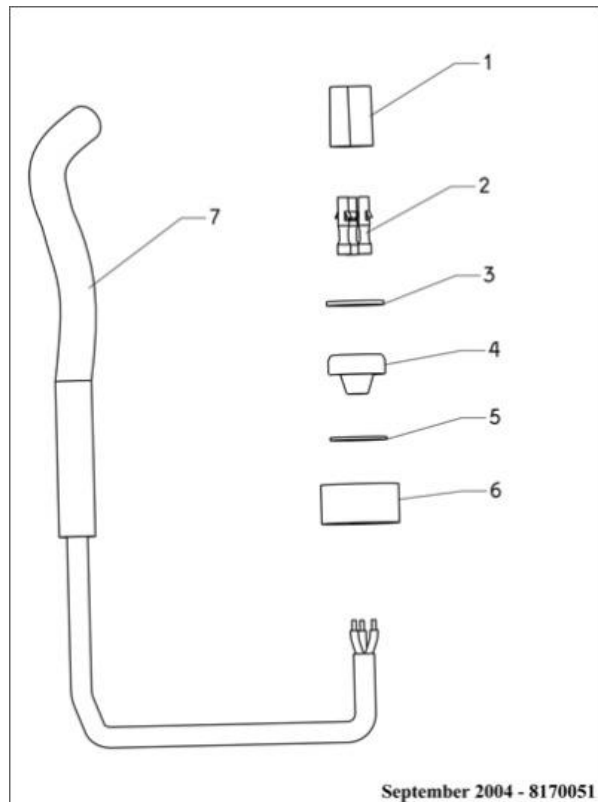

#16 (retrofit for cable con. 2015)

September 2004 - 8170051