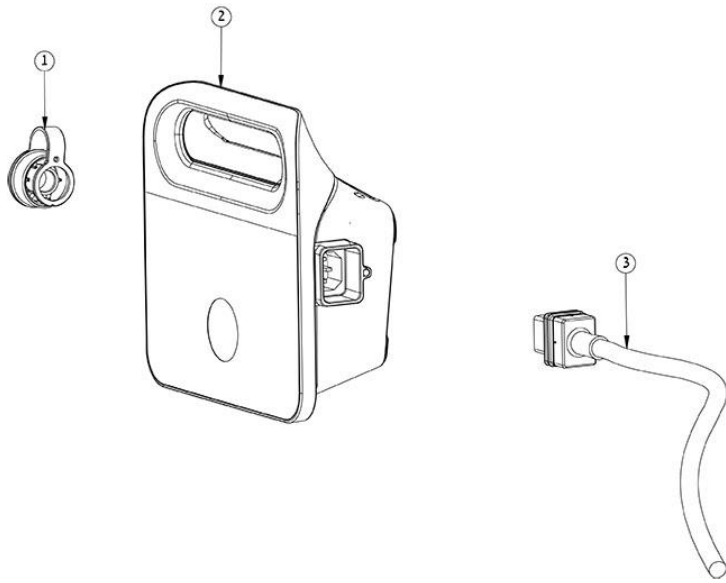

#01 (ps basic 230v)