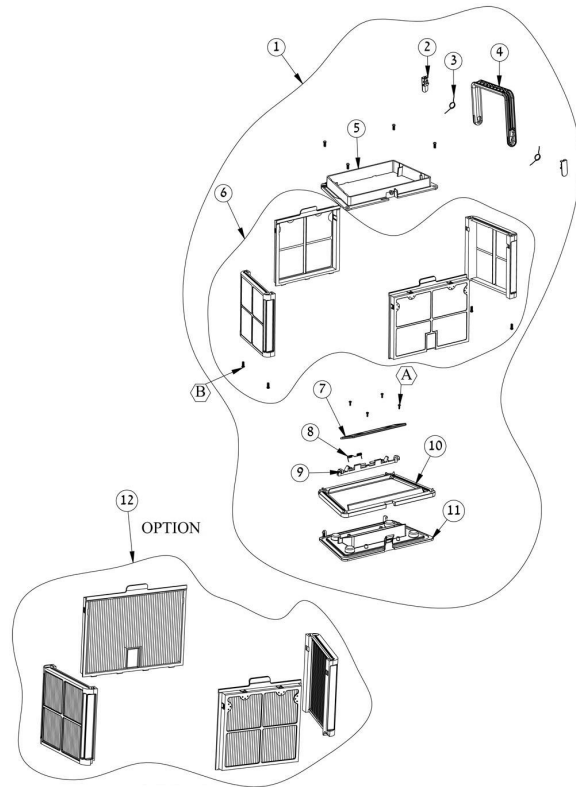

#05 (filters s100 - catalog kit)