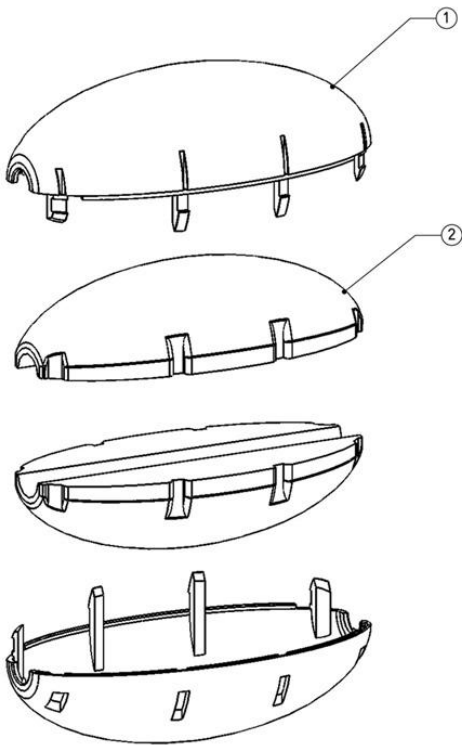

#14 (float assy d.basic float blue)

November 2005 - P/No 8170070