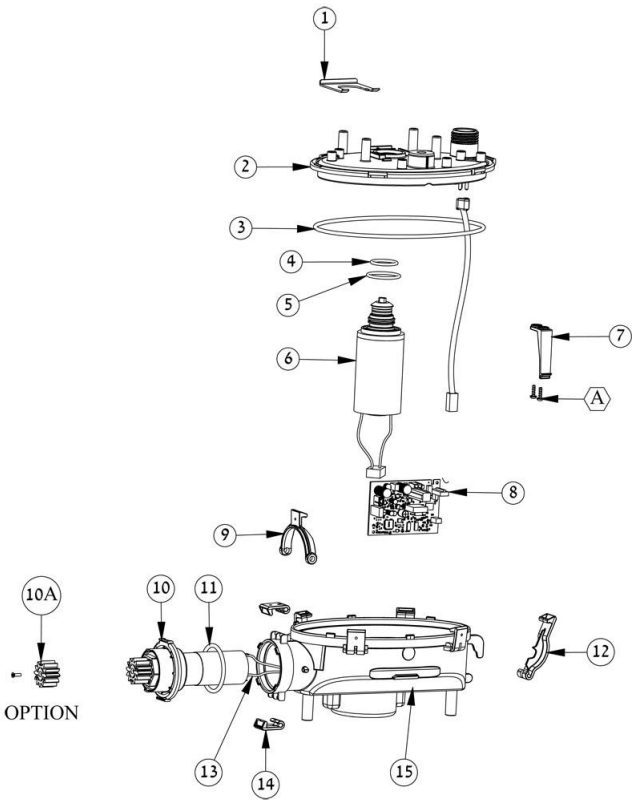

DOLPHIN E20

Item #	Item Number	Description
. 19.03	3861644	O-RING 164x4 N70
. 19.04	3862503	SEAL ORING 25X3 I.M
. 19.05	5583323	SEAL ORING 32X3
. 19.06	9991211-ASSY	IMPELLER MOTOR S300 ASSY
. 19.07	9983151	PCB HOLDER S300
. 19.08	9995003	ELECT. CARD M1 ASSY
. 19.09	9983180	FRONT CLIPS FOR MBU S300
. 19.10	9991210-ASSY	DRIVE MOTOR S300 ASSY
. 19.10A	9983142	GEAR Z12 FOR DRIVE MOTOR
. 19.11	3862474	ORING 47X4mm
. 19.12	9983166	CLIPS FOR MBU CABLE
. 19.14	9983140	CLIP FOR MBU
. 19.15	9983138	MOTOR UNIT CASING S100
. 19.16	5890051LF	CABLE MBU 2010
. 19.A	3374012-A	SCREW KA 40X12
. 19.MU1	9995386-ASSY	MU S100 ASSY
. 19.MU2	9995386-EX	MU S100/E20 EX
20	9991747	BOTTOM FLOAT+HOUSING FOR S100
21	9983079	OUTER CASING ADAPTOR E20
22	9991746-ASSY	INNER WEIGHT FOR M1 CHASSIS ASSY
23	9983024	QUICK WATER RELEASE
24	9991752	CHASSIS ASSEMBLY M1C
25	3917022	SPRING FOR FILTER S LINE
26	9983152	TRACK S GREY
27	Kit Options	
. 27.01	99830142	LARGE WHEEL COVER L.GREY
. 27.02	9983013	ACTIVE BRUSH BRACKET -L
. 27.03	99831112	FRONT WHEEL
. 27.04	99831212	WHEEL DISK L.GREY
. 27.05	9983114	WHEEL BUSHING 2
. 27.06	9983012	ACTIVE BRUSH BRACKET -R
. 27.07	3726283	BYPASS AND WHEEL WEIGHT FOR M1
. 27.08	99830162	WHEEL PLUG L.GREY
. 27.09	99830152	SMALL WHEEL L.GREY
. 27.A	3379616-A	SCREW KA50X16 WN1412
28	9995544-ASSY	ACTIVE BRUSH E10 GREY ASSY
29	9983018	GEAR Z12 FOR ACTIVE BRUSH M1
30	9983042	ACTIVE BRUSH BUSHING M1
31	9983017	ACTIVE BRUSH ADAPTOR FOR M1
32	9983122	GREY BRUSH FOR ACTIVE BRUSH
33	9991732	VACUUM STRIPS KIT OF 10
A	3379616-A	SCREW KA50X16 WN1412
B	3379440-A	SCREW KA50X12 A2 WN1412

#01 (ps basic 230v)

#05 (filters s100 - catalog kit)

#14 (float assy d.basic float blue)

November 2005 - P/No 8170070

#16 (retrofit for cable con. 2015)

September 2004 - 8170051

#19 (motor unit catalog kit s100)

#24 (chassis assembly m1c)

#27 (izzy climb drive sys cat. kit)