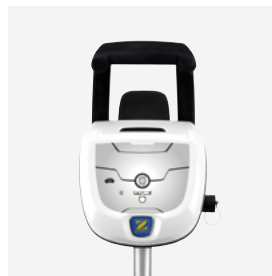

Control unit