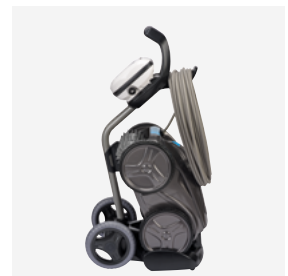

### 3 HIGH SUCTION CAPACITY

The OV 5200 robotic cleaner guarantees perfect large-scale cleaning. **With its extra wide suction inlet** and its high-capacity 5 L filter, it can suck up and store all types of debris including big debris for maximum user comfort.

### Filter-full indicator

Shows when filter needs to be emptied.

Control unit

Filter canister

Easy access and large capacity (5 litres)

Trolley

Equipped with true artificial intelligence, it can reach every corner of the pool, **climb walls and clean the waterline.**

**2** YEAR  
WARRANTY

**ZODIAC**<sup>®</sup>