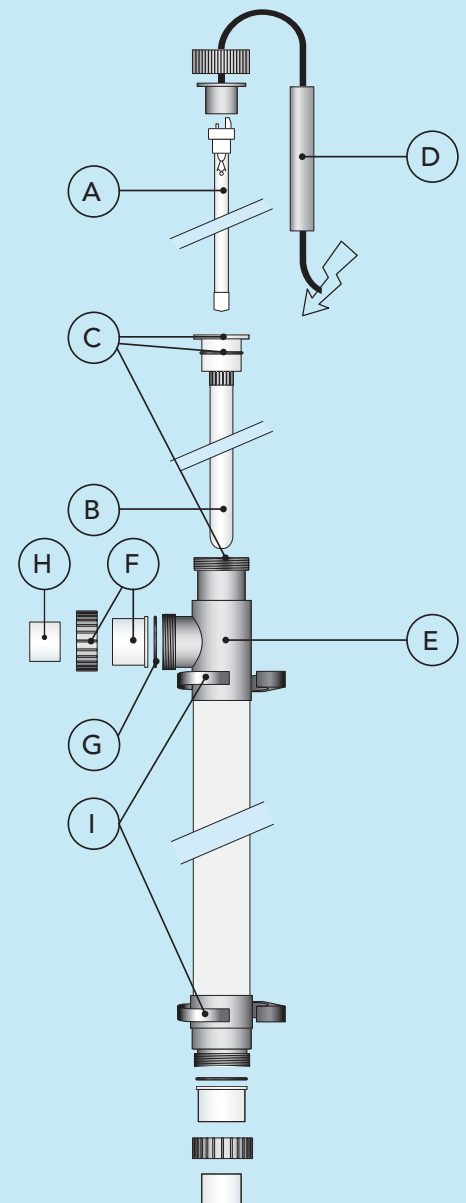

## Spare parts

ART. NUMBER	DESCRIPTION
<b>BE06402</b>	<b>Saltwater UV-C 40 Watt</b>
<b>BE06752</b>	<b>Saltwater UV-C 75 Watt</b>
<b>BE07402</b>	<b>Saltwater UV-C Short 40 Watt</b>
B280006	Philips Smart Cap Lamp 40 Watt
B280005	<b>A</b> Philips Smart Cap Lamp 75 Watt
F980068	Lamp 40 Watt, length 365mm
QG020	<b>B</b> Quartz Glass VSC 933 x 28,5 mm 40/75W AM
QG018	Quartz Glass VSC 400 x 25 mm 16/40W AM
E800912	<b>C</b> O-Ring for Quartz sleeve (3 pieces)
EP040019	Electrics for Saltwater UV-C 40 Watt
EP075015	<b>D</b> Electrics for Saltwater UV-C 75 Watt
EP040021	Electrics for Saltwater 40 Watt Short
B910002ZW	<b>E</b> Housing for Saltwater 40/75 Watt
B910004ZW	Housing for Blue Lagoondf Salt Water 40 Watt Short
B915000	<b>F</b> 3-Way connection 63mm (2 pieces)
E800941	<b>G</b> O-Ring for 3-way connection (2 pieces)
F990115	<b>H</b> Reduction piece 1,5" female threaded x 63 out 50 in ABS
B290006	<b>I</b> Installation grip 75 mm for Blue Lagoon Saltwater UV-C

## Technical specifications

	SALT WATER SHORT 40W	SALTWATER UV-C 40W	SALTWATER UV-C 75W
Type	40.000/40W	40.000 /40W	75.000 /75W
Item code	BE07402	BE06402	BE06752
Barcode	8714404044394	8714404043489	8714404043496
Rec. flow for 30 mJ/cm <sup>2</sup>	8 m <sup>3</sup> /h	9 m <sup>3</sup> /h	14 m <sup>3</sup> /h
Max. pressure	2 bar	2 bar	2 bar
Max. flow	23 m <sup>3</sup> /h	23 m <sup>3</sup> /h	23 m <sup>3</sup> /h
Diameter unit Ø	70 mm	70 mm	70 mm
Length unit	48 cm	100 cm	100 cm
Diameter in-outlet Ø	63mm / 50mm / 1 1/2"	63mm / 50mm / 1 1/2"	63mm / 50mm / 1 1/2"
Housing	PVC	PVC	PVC
Electronic ballast	230V	230V AC 50/60Hz	230V AC 50/60Hz
Lamp power	40W	40W	75W
Lamp	VGE T5 40W 365mm	Philips Smart Cap 40W	Philips Smart Cap 75W
Lifespan lamp	9.000 h	9.000 h	9.000 h
Weight	2,5 Kg	3,0 Kg	3,2 Kg
Packing size	33 x 12 x 55 cm	106 x 26 x 11 cm	106 x 26 x 11 cm
Quantity full pallet	40 pcs	30 pcs	30 pcs