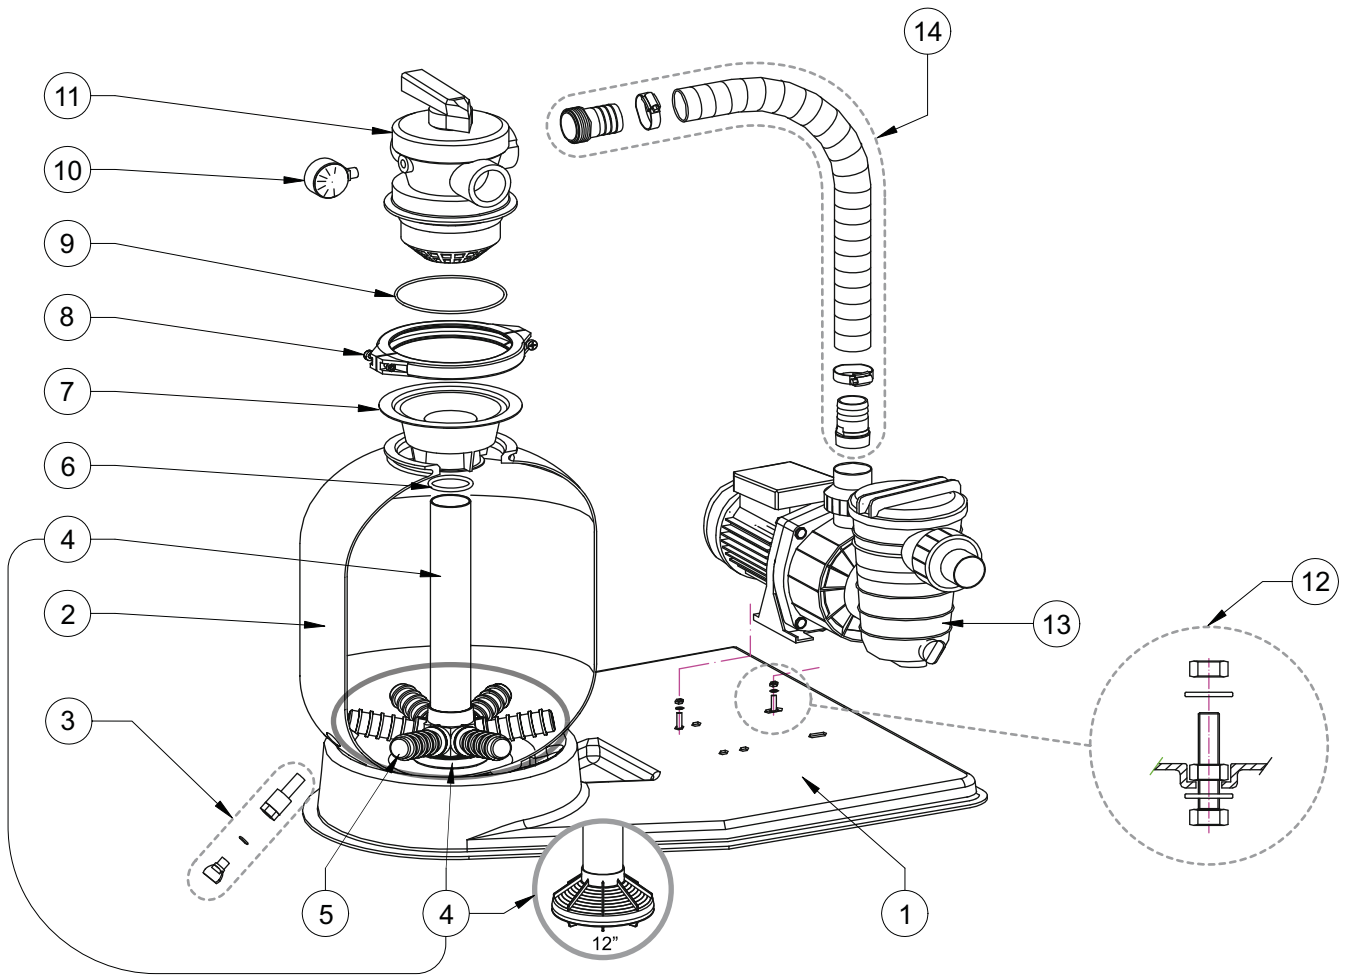

AZUR™ FILTRATION KIT

Replacement Parts

Filtration
systems

AZUR™ FILTRATION KIT

Replacement Parts

No.	Part No.	Description	Part No.	Includes
1	R155194	Base Plate 12"		1
	R155195	Base Plate 15" - 19" - 22"		1
2	R1217A0B	Replacement Shell 12"		1
	R1518A0B	Replacement Shell 15"		1
	R1925A0B	Replacement Shell 19"		1
	R2230A0B	Replacement Shell 22"		1
	G-15-4607	Drain Kit		1
4	RKHP330	Stand Pipe Kit 12"		1
	G-PVC-5018/3	Stand Pipe Kit 15"		1
	G-PVC-5018/4	Stand Pipe Kit 19"		1
	G-PVC-5018/5	Stand Pipe Kit 22"		1
	RSS6025260	Lateral 15"		1*
5	R301904	Lateral 19"		1*
	R302404	Lateral 22"		1*
6	R281018	O-Ring		1
7	R155051	Sand Guide		1
8	R272025	Clamp		1
9	R281008	O-Ring		1
10	R152047	Manometer - Pressure Gauge		1
11**	RE272030	Valve 1 1/2" 4-Way (for 12" & 15")		1
	RE272026ND	Valve 1 1/2" 6-Way (for 12", 15", 19" & 22")		1
12	RAMKITSW	Hardware Kit		1
13***	P7242380	Pump SWIMMEY™ 0,18KW Mono Phase (SW8)		1
	P7242390	Pump SWIMMEY™ 0,25KW Mono Phase (SW10)		1
	P7242160	Pump SWIMMEY™ 0,37KW Mono Phase (SW12)		1
	P7242170	Pump SWIMMEY™ 0,55KW Mono Phase (SW15)		1
	P7242180	Pump SWIMMEY™ 0,75KW Mono Phase (SW19)		1
14	RCON1	Pump to Filter Connection Kit 12"		1
	RCON2	Pump to Filter Connection Kit 15"		1
	RCON3	Pump to Filter Connection Kit 19"		1
	RCON4	Pump to Filter Connection Kit 22"		1

* ONE FILTER REQUIRES 6 PIECES

** SEE VALVE SHEET FOR VALVE SPARE PARTS

*** SEE SWIMMEY SHEET FOR PUMP SPARE PARTS