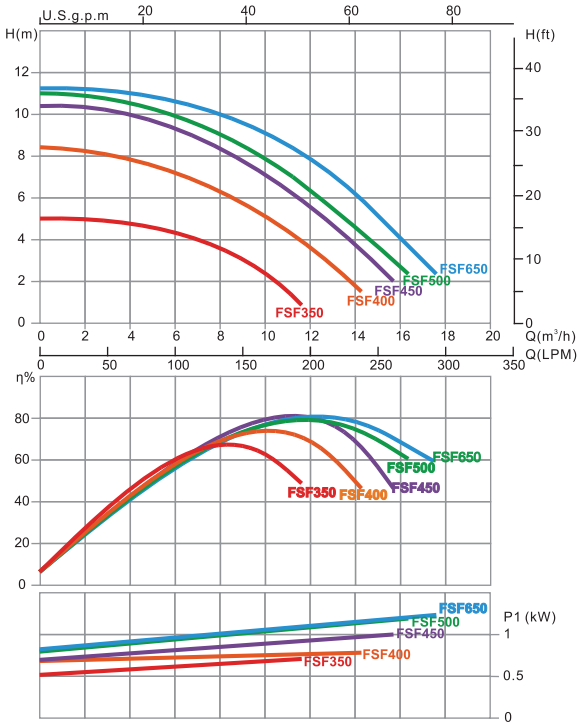

"FSF" Series Filtration Combo

Designed for easy set-up domestic pool, "FSF" Series filtration combo offers the right solution for home user who is looking for user-friendly and excellent filtration performance. "FSF" Series Filtration Combo includes top mount fiberglass filter tank, 6-way multiport valve, swimming pool pumps attached with base.

Remarks: Flow curve information based on 220V/50Hz motor.