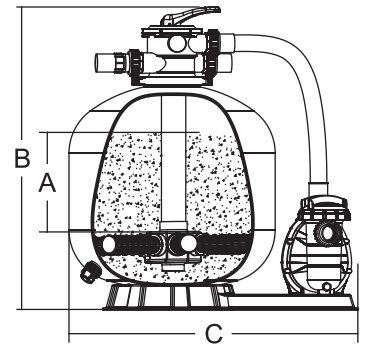

Technical Information

Code	Model No	Filter	Pump	Valve Connections		Sand(kg)
88032009	FSF350-6W	V350	SS033	1.5 inch	50mm	20
88032110	FSF400-6W	V400	SS050	1.5 inch	50mm	35
88032211	FSF450-6W	V450	SS075	1.5 inch	50mm	45
88032324	FSF500-6W	V500	SC100	1.5 inch	50mm	85
88032425	FSF650-6W	V650	SC150	1.5 inch	50mm	145

Note: Suggested sand weight varies with differences in filter media size. For reference only.