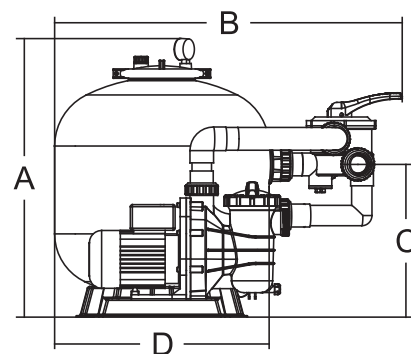

"FSB" Series Filtration Combo

Designed for easy set-up domestic pool, "FSB" Series filtration combo offers the right solution for home user who is looking for high pressure, user-friendly and excellent filtration performance. "FSB" Series Filtration Combo includes side mount fiberglass filter tank, 6-way multiport valve, swimming pool pumps attached with base.

Highlight Features:

- Suggested Installation: Domestic swimming pool
- Easy installation with pre-installed plumbing system and base
- Simple operation with 4-way multiport valve
- Filter structure with UV resistance material
- Max operating pressure 36psi / 2.5 bar
- Max temperature of 43°C (109 °F)
- Suggested size of media : 0.5-0.8mm

Remarks: Flow curve information based on 220V/50Hz motor.

Technical Information

Code	Model No	Filter	Pump	Valve Connections		Sand(kg)
88032911	FSB450-6W	S450	SS075	1.5 inch	50mm	45
88033024	FSB500-6W	S500	SC100	1.5 inch	50mm	85
88033125	FSB650-6W	S650	SC150	1.5 inch	50mm	145

Note: Suggested sand weight varies with differences in filter media size. For reference only.

Product Dimension

Model No	A mm	B mm	C mm	D mm	E mm	Max Flow Rate
FSB450-6W	730	790	360	449	760	135lpm 8.10m³/h
FSB500-6W	770	867	390	527	760	185lpm 11.10m³/h
FSB650-6W	850	967	430	627	760	260lpm 15.60m³/h

FOR PUMP ONLY