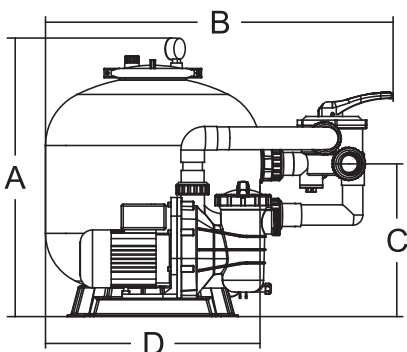

Technical Information

Code	Model No	Filter	Pump	Valve Connections		Sand(kg)
88032610	FSJ450-6W	SP450	SS050	1.5 inch	50mm	45
88032711	FSJ500-6W	SP500	SS075	1.5 inch	50mm	85
88032812	FSJ650-6W	SP650	SS100	1.5 inch	50mm	145

Note: Suggested sand weight varies with differences in filter media size. For reference only.

Product Dimension

Model No	A mm	B mm	C mm	D mm	E mm	Max Flow Rate	
FSJ450-6W	730	790	360	449	760	135lpm	8.10m³/h
FSJ500-6W	770	867	390	527	760	185lpm	11.10m³/h
FSJ650-6W	850	967	430	627	760	260lpm	15.60m³/h

FOR PUMP ONLY

Photos are for reference only, contents are subject to change without prior notice.
Caution: Filter is not to be used when there is negative pressure