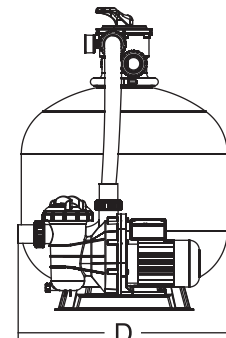

Product Dimension

Model No	A mm	B mm	C mm	D mm	Max Flow Rate	
FSF350-6W	160	680	555	355	72lpm	4.32m³/h
FSF400-6W	175	759	760	410	108lpm	6.48m³/h
FSF450-6W	210	813	760	455	135lpm	8.10m³/h
FSF500-6W	235	856	760	535	185lpm	11.10m³/h
FSF650-6W	300	961	760	635	260lpm	15.60m³/h