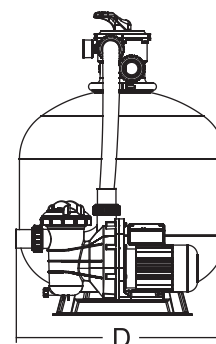

Product Dimension

Model No	A mm	B mm	C mm	D mm	Max Flow Rate	
FSP350-6W	160	680	555	350	72lpm	4.32m³/h
FSP400-6W	175	759	760	400	108lpm	6.48m³/h
FSP450-6W	210	813	760	449	135lpm	8.10m³/h
FSP500-6W	235	856	760	527	185lpm	11.10m³/h
FSP650-6W	300	961	760	627	260lpm	15.60m³/h