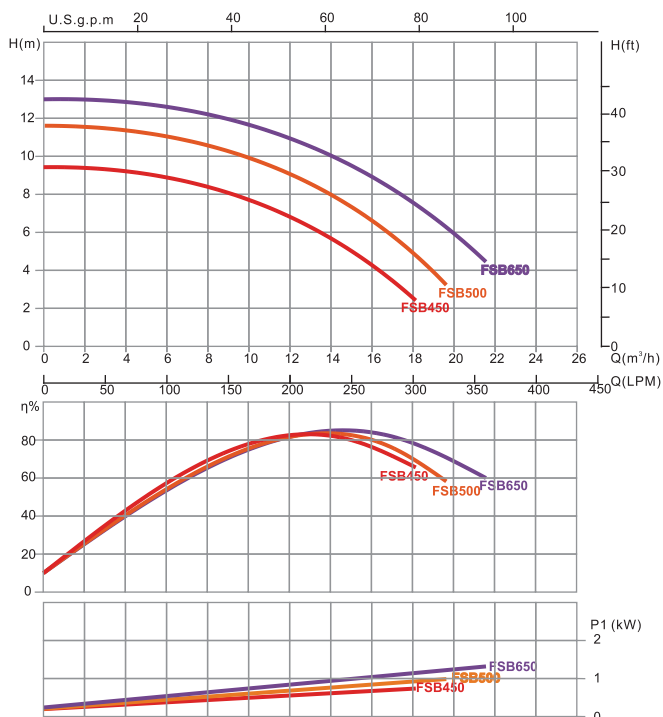

Remarks: Flow curve information based on 220V/50Hz motor.

Technical Information

Code	Model No	Filter	Pump	Valve Connections		Sand(kg)
88032911	FSB450-6W	S450	SS075	1.5 inch	50mm	45
88033024	FSB500-6W	S500	SC100	1.5 inch	50mm	85
88033125	FSB650-6W	S650	SC150	1.5 inch	50mm	145

Note: Suggested sand weight varies with differences in filter media size. For reference only.