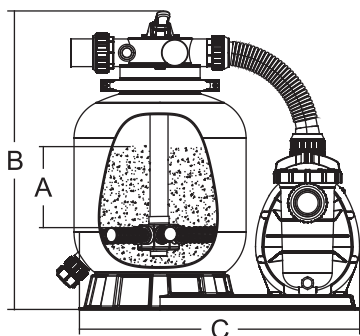

Technical Information

Code	Model No	Filter	Pump	Valve Connections		Sand(kg)
88030308	FSP350-4W	P350	SS020	1.5 inch	50mm	20
88030409	FSP400-4W	P400	SS033	1.5 inch	50mm	35
88030510	FSP450-4W	P450	SS050	1.5 inch	50mm	45
88030611	FSP500-4W	P500	SS075	1.5 inch	50mm	85
88030712	FSP650-4W	P650	SS100	1.5 inch	50mm	145

Note: Suggested sand weight varies with differences in filter media size. For reference only.

Product Dimension

Model No	A mm	B mm	C mm	D mm	Max Flow Rate	
FSP350-4W	160	580	555	350	72lpm	4.32m³/h
FSP400-4W	175	625	760	400	108lpm	6.48m³/h
FSP450-4W	210	680	760	449	135lpm	8.10m³/h
FSP500-4W	235	724	760	527	185lpm	11.10m³/h
FSP650-4W	300	832	760	627	260lpm	15.60m³/h

FOR PUMP ONLY

Photos are for reference only, contents are subject to change without prior notice.
Caution: Filter is not to be used when there is negative pressure