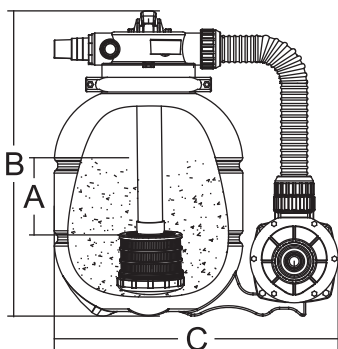

### Highlight Features:

- Suggested Installation: Domestic swimming pool
- Easy installation with pre-installed plumbing system and base
- Simple operation with 4-way multiport valve
- Filter structure with UV resistance material
- Max operating pressure 28psi / 2.0 bar
- Max temperature of 40°C (104 °F)
- Suggested size of media : 0.5-0.8mm