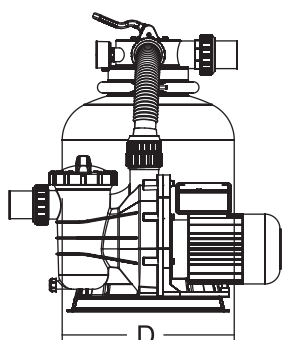

Technical Information

Code	Model No	Filter	Pump	Valve Connections		Sand(kg)
88030308	FSP350-4W	P350	SS020	1.5 inch	50mm	20
88030409	FSP400-4W	P400	SS033	1.5 inch	50mm	35
88030510	FSP450-4W	P450	SS050	1.5 inch	50mm	45
88030611	FSP500-4W	P500	SS075	1.5 inch	50mm	85
88030712	FSP650-4W	P650	SS100	1.5 inch	50mm	145

Note: Suggested sand weight varies with differences in filter media size. For reference only.

Product Dimension

Model No	A mm	B mm	C mm	D mm	Max Flow Rate	
FSP350-4W	160	580	555	350	72lpm	4.32m³/h
FSP400-4W	175	625	760	400	108lpm	6.48m³/h
FSP450-4W	210	680	760	449	135lpm	8.10m³/h
FSP500-4W	235	724	760	527	185lpm	11.10m³/h
FSP650-4W	300	832	760	627	260lpm	15.60m³/h

FOR PUMP ONLY

Photos are for reference only, contents are subject to change without prior notice.
Caution: Filter is not to be used when there is negative pressure