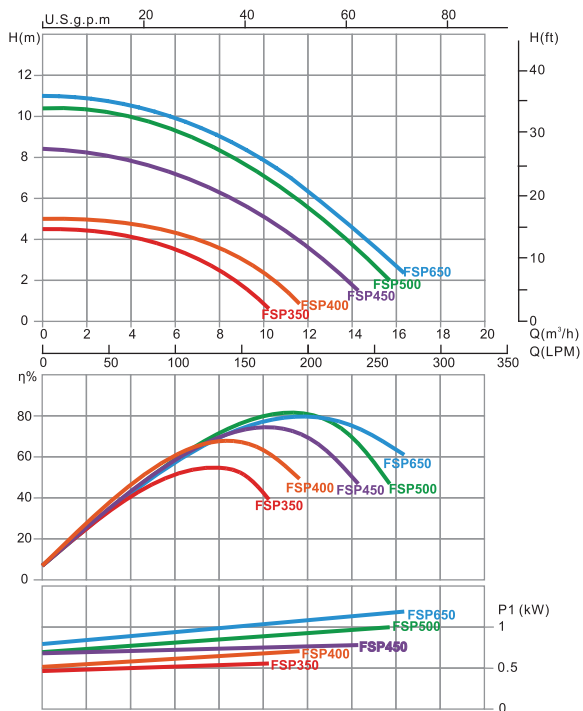

"FSP" Series Filtration Combo

Designed for easy set-up domestic pool, "FSP" Series filtration combo offers the right solution for home user who is looking for user-friendly and excellent filtration performance. "FSP" Series Filtration Combo includes top mount plastic filter tank, 4 or 6-way multiport valve, swimming pool pumps attached with base.

Remarks: Flow curve information based on 220V/50Hz motor.

Highlight Features:

- Suggested Installation: Domestic swimming pool
- Easy installation with pre-installed plumbing system and base
- Simple operation with 4-way multiport valve
- Filter structure with UV resistance material
- Max operating pressure 28psi / 2.0 bar
- Max temperature of 40°C (104 °F)
- Suggested size of media : 0.5-0.8mm

Technical Information

Code	Model No	Filter	Pump	Valve Connections		Sand(kg)
88031508	FSP350-6W	P350	SS020	1.5 inch	50mm	20
88031609	FSP400-6W	P400	SS033	1.5 inch	50mm	35
88031710	FSP450-6W	P450	SS050	1.5 inch	50mm	45
88031811	FSP500-6W	P500	SS075	1.5 inch	50mm	85
88031912	FSP650-6W	P650	SS100	1.5 inch	50mm	145

Note: Suggested sand weight varies with differences in filter media size. For reference only.