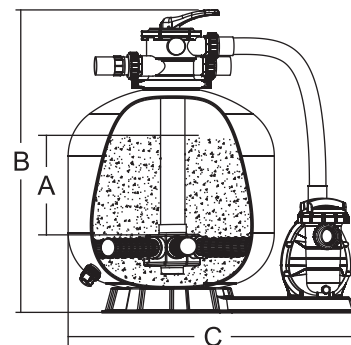

"FSP" Series Filtration Combo

Designed for easy set-up domestic pool, "FSP" Series filtration combo offers the right solution for home user who is looking for user-friendly and excellent filtration performance. "FSP" Series Filtration Combo includes top mount plastic filter tank, 4 or 6-way multiport valve, swimming pool pumps attached with base.

Remarks: Flow curve information based on 220V/50Hz motor.

Highlight Features:

- Suggested Installation: Domestic swimming pool
- Easy installation with pre-installed plumbing system and base
- Simple operation with 4-way multiport valve
- Filter structure with UV resistance material
- Max operating pressure 28psi / 2.0 bar
- Max temperature of 40°C (104 °F)
- Suggested size of media : 0.5-0.8mm

Technical Information

Code	Model No	Filter	Pump	Valve Connections		Sand(kg)
88031508	FSP350-6W	P350	SS020	1.5 inch	50mm	20
88031609	FSP400-6W	P400	SS033	1.5 inch	50mm	35
88031710	FSP450-6W	P450	SS050	1.5 inch	50mm	45
88031811	FSP500-6W	P500	SS075	1.5 inch	50mm	85
88031912	FSP650-6W	P650	SS100	1.5 inch	50mm	145

Note: Suggested sand weight varies with differences in filter media size. For reference only.

Product Dimension

Model No	A mm	B mm	C mm	D mm	Max Flow Rate	
FSP350-6W	160	680	555	350	72lpm	4.32m³/h
FSP400-6W	175	759	760	400	108lpm	6.48m³/h
FSP450-6W	210	813	760	449	135lpm	8.10m³/h
FSP500-6W	235	856	760	527	185lpm	11.10m³/h
FSP650-6W	300	961	760	627	260lpm	15.60m³/h

FOR PUMP ONLY