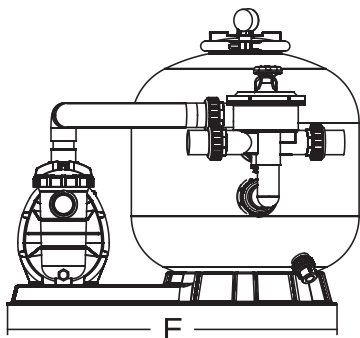

Technical Information

Code	Model No	Filter	Pump	Valve Connections		Sand(kg)
88032610	FSJ450-6W	SP450	SS050	1.5 inch	50mm	45
88032711	FSJ500-6W	SP500	SS075	1.5 inch	50mm	85
88032812	FSJ650-6W	SP650	SS100	1.5 inch	50mm	145

Note: Suggested sand weight varies with differences in filter media size. For reference only.

Product Dimension

Model No	A mm	B mm	C mm	D mm	E mm	Max Flow Rate	
FSJ450-6W	730	790	360	449	760	135lpm	8.10m³/h
FSJ500-6W	770	867	390	527	760	185lpm	11.10m³/h
FSJ650-6W	850	967	430	627	760	260lpm	15.60m³/h

FOR PUMP ONLY

Photos are for reference only, contents are subject to change without prior notice.
Caution: Filter is not to be used when there is negative pressure