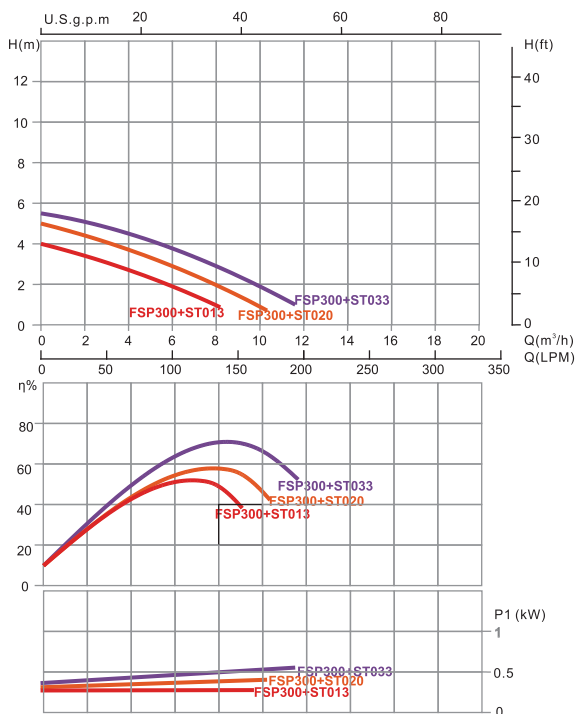

Remarks: Flow curve information based on 220V/50Hz motor.

Technical Information

Code	Model No	Filter	Pump	Max Flow Rate	Sand(kg)	
88030230	FSP300-4W	P300	ST013	50.0lpm	3.00m³/h	19
88030201	FSP300-4W	P300	ST020	58.3lpm	3.50m³/h	19
88030202	FSP300-4W	P300	ST033	67.0lpm	4.02m³/h	19

Note: Suggested sand weight varies with differences in filter media size. For reference only.

Product Dimension

Model No	A mm	B mm	C mm	D mm	Filter & Pump In/Out Connections	Adaptor
FSP300-4W	145	540	485	330	1.5 inch 50mm	1 inch 32 & 38mm
FSP300-4W	145	540	485	330	1.5 inch 50mm	1 inch 32 & 38mm
FSP300-4W	145	540	485	330	1.5 inch 50mm	1 inch 32 & 38mm