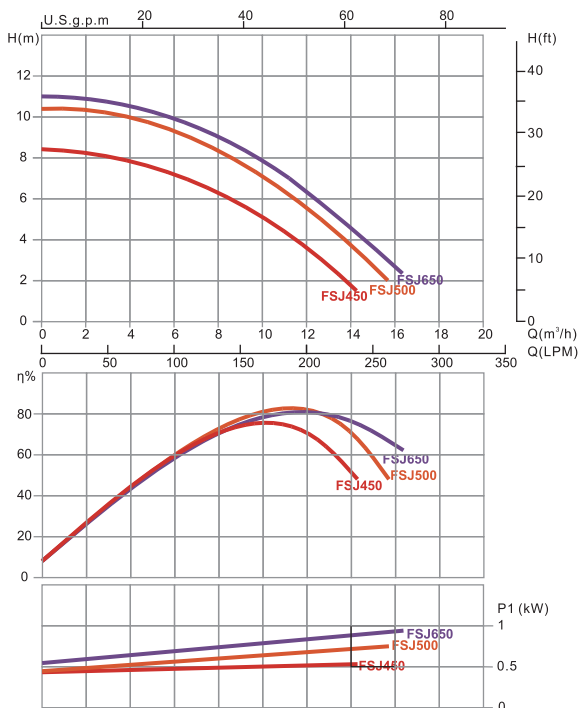

Remarks: Flow curve information based on 220V/50Hz motor.