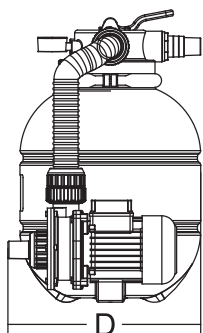

### Highlight Features:

- Suggested Installation: Domestic swimming pool
- Easy installation with pre-installed plumbing system and base
- Simple operation with 4-way multiport valve
- Filter structure with UV resistance material
- Max operating pressure 28psi / 2.0 bar
- Max temperature of 40°C (104 °F)
- Suggested size of media : 0.5-0.8mm