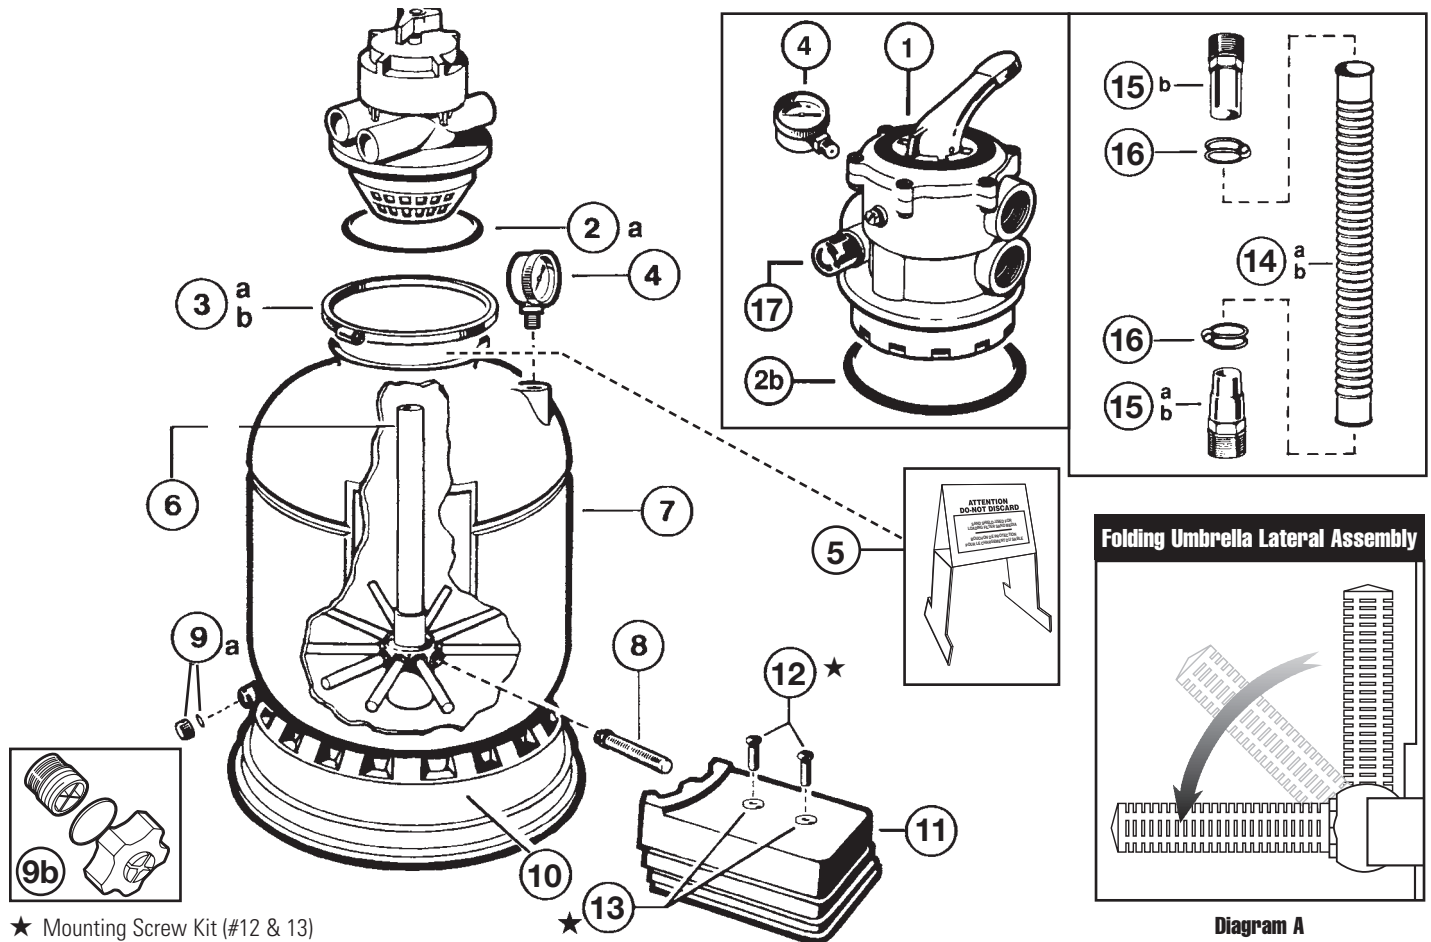

Parts Diagram and Parts Listing

★ Mounting Screw Kit (#12 & 13)

Ref. No.	Part No.	Description	Ctn. Qty.	No. Req'd
1	SP0714T*	Vari-Flo Control Valve 7-position (S144T)	1	1
2a	GMX400F	Valve/Tank O-Ring (S140T)	10	1
2b	GMX600F	Valve/Tank O-Ring (S144T)	100	1
3a	GMX400K	Flange Clamp – Valve – Tank (S140T)	20	1
3b	GMX600NM	Flange Clamp – Valve – Tank (S144T)	20	1
4	ECX270861	Pressure Gauge	50	1
5	SX202S	Sand Shield – 2004 Corrugated Design	25	1
6	SX144DA	Folding Lateral Assembly with Center Pipe (S144T) (1997 and after)	1	1
7	SX144AA1	Filter Tank with Skirt, Lateral Assembly, Drain (S144T)	1	1
8	SX200SNPAK10	Pivot/Ball Lateral (Set of 10)	10	1
9a	SX180HG	Drain Cap Kit (2005 and Prior)	25	1
9b	SX180LA	Drain Cap Assembly, Gasket, Screen	25	1
—	SX200H	Bottom Drain Screen (2005 and prior)	10	1
10	SX164B	Filter Support Stand (Skirt)	1	1
11	SX164C	Pump Base	2	1
12	ECX1108A	5/16" x 3/4" Mounting Screw and 5/16" Washer (2) Kit	10	1
13	ECX1109	5/16" Washer	10	2
★	ECX1108A	5/16" x 3/4" Mounting Screws (2) and 5/16" Washers (2) Kit (Includes 12 & 13)	10	1
14a	GMX142Z15	1 1/4" Hose – Ribbed (S140T)	—	1
14b	SX144Z1	1 1/2" Hose – Ribbed (S144T)	5	1
15a	SPX1091Z7PAK2	1 1/2"/1 1/4" Hose Adapter (Set of 2)	25	1
15b	SPX1091Z4	1 1/2" Straight Hose Adapter (S144T)	25	2
16	SPX1091Z6	Hose Clamp	50	2
17	SPX0710MA	Sight Glass for SP0714T Valve	50	1

NOTE: *SP0714T Vari-Flo Control Valve used as replacement for GM600 Valve.

Diagram A