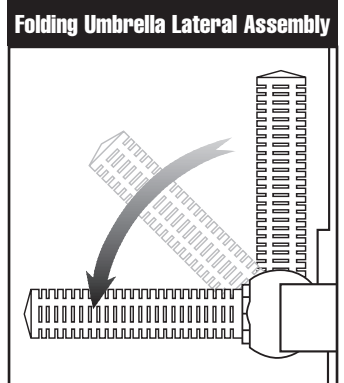

Parts Diagram and Parts Listing

★ Mounting Screw Kit (#12 & 13)

Ref. No.	Part No.	Description	Ctn. Qty.	No. Req'd
1	SP0714T*	Vari-Flo Control Valve 7-position (S144T)	1	1
2a	GMX400F	Valve/Tank O-Ring (S140T)	10	1
2b	GMX600F	Valve/Tank O-Ring (S144T)	100	1
3a	GMX400K	Flange Clamp – Valve – Tank (S140T)	20	1
3b	GMX600NM	Flange Clamp – Valve – Tank (S144T)	20	1
4	ECX270861	Pressure Gauge	50	1
5	SX202S	Sand Shield – 2004 Corrugated Design	25	1
6	SX144DA	Folding Lateral Assembly with Center Pipe (S144T) (1997 and after)	1	1
7	SX144AA1	Filter Tank with Skirt, Lateral Assembly, Drain (S144T)	1	1
8	SX200SNPAK10	Pivot/Ball Lateral (Set of 10)	10	1
9a	SX180HG	Drain Cap Kit (2005 and Prior)	25	1
9b	SX180LA	Drain Cap Assembly, Gasket, Screen	25	1
—	SX200H	Bottom Drain Screen (2005 and prior)	10	1
10	SX164B	Filter Support Stand (Skirt)	1	1
11	SX164C	Pump Base	2	1
12	ECX1108A	5/16" x 3/4" Mounting Screw and 5/16" Washer (2) Kit	10	1
13	ECX1109	5/16" Washer	10	2
★	ECX1108A	5/16" x 3/4" Mounting Screws (2) and 5/16" Washers (2) Kit (Includes 12 & 13)	10	1
14a	GMX142Z15	1 1/4" Hose – Ribbed (S140T)	—	1
14b	SX144Z1	1 1/2" Hose – Ribbed (S144T)	5	1
15a	SPX1091Z7PAK2	1 1/2"/1 1/4" Hose Adapter (Set of 2)	25	1
15b	SPX1091Z4	1 1/2" Straight Hose Adapter (S144T)	25	2
16	SPX1091Z6	Hose Clamp	50	2
17	SPX0710MA	Sight Glass for SP0714T Valve	50	1

NOTE: *SP0714T Vari-Flo Control Valve used as replacement for GM600 Valve.

Diagram A