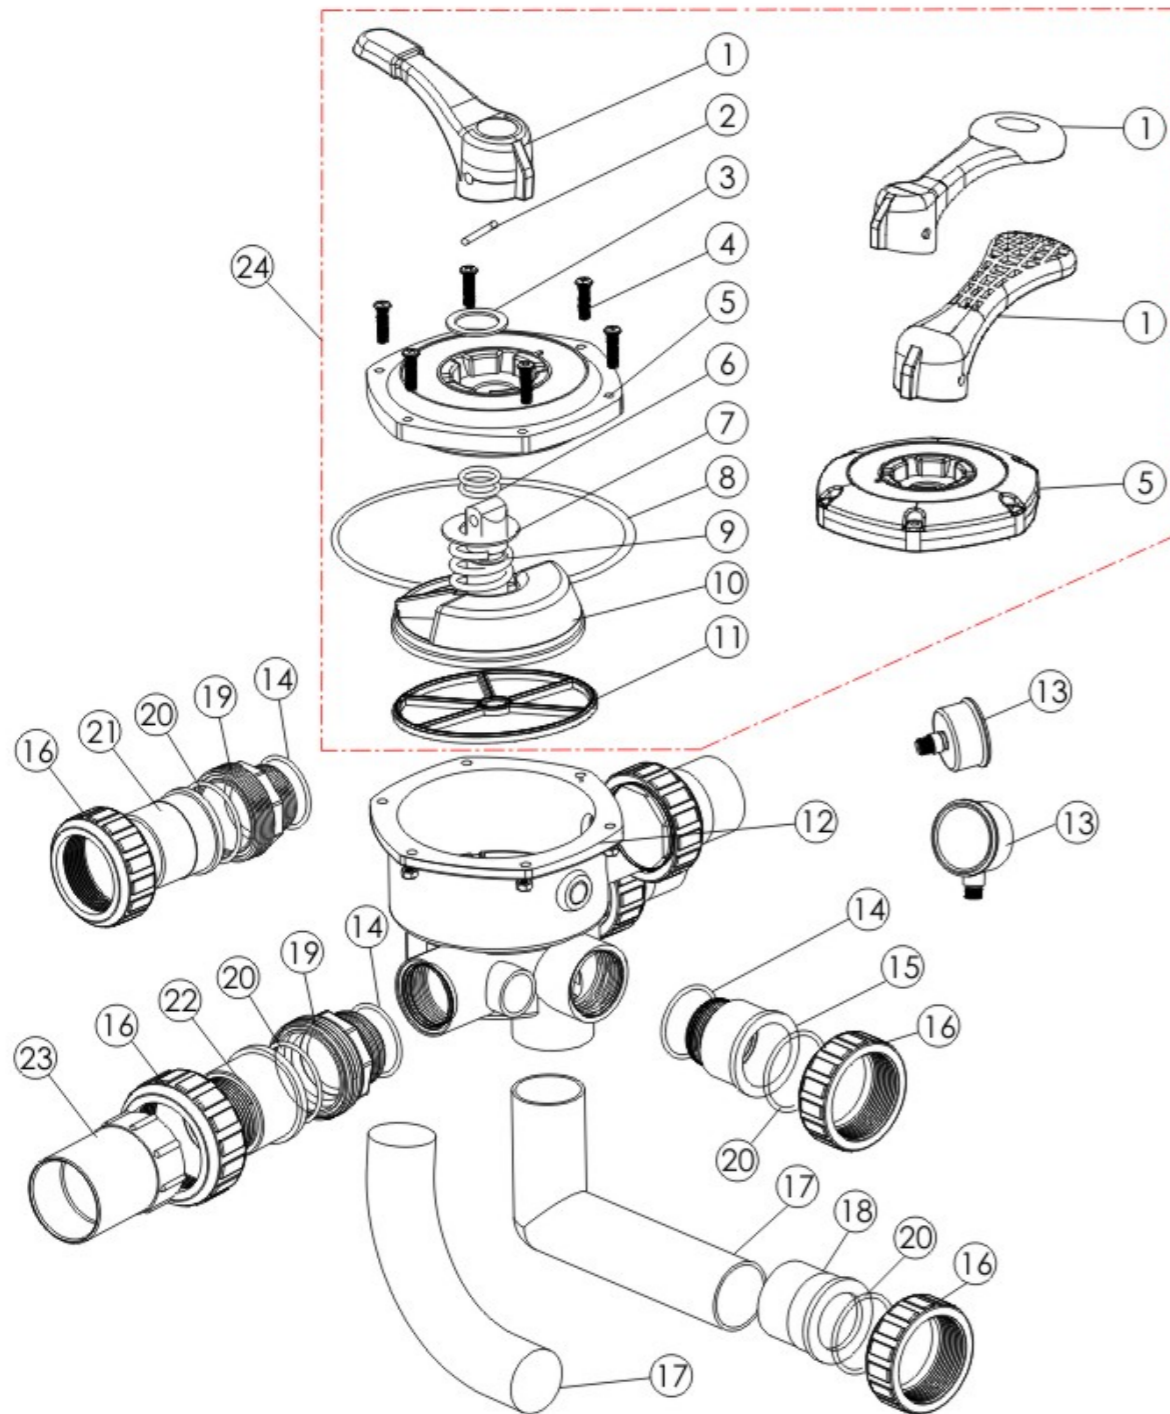

VALVE REPLACEMENT PARTS

**Parts of 1.5" SIDE MOUNT VALVE Model: MPV-03**

Key No.	Part No.	Description	Piece(s)
1	1013002	Handle (Small)	1
1	1013003	Handle (Big)	1
1	1013001	Handle (Meshy)	1
2	3018008	Pin for Handle	1
3	1181001	Washer for Handle	1
4	89281203	M6 x 25 Screw with Nut for Camber Lid	6
4	89280107	M6 x 30 Screw with Nut for Standard Lid	6
5	1013154	Standard Lid (Black)	1
5	1050121	Standard Lid (White)	1
5	1013005	Camber Lid (Black)	1
5	1051015	Camber Lid (White)	1
6	2011022	O-Ring for Valve Rotor	2
7	1181002	Washer for Spring	1
8	111002331	O-Ring for 1.5" Valve Lid	1
9	3014001	Spring	1
10	1021001	1.5" Valve Rotor	1
11	2311002	Spider Gasket	1
12	1051021	Bottom Body (White)	1
12	1013009	Bottom Body (Black)	1
13	E190109	Connector for Pressure Gauge/Stopper	1
14	89021307	Drain Plug with O-ring	1
15	6011029	Oil Pressure Gauge with O-ring	1
15	6021013	Plastic Pressure Gauge with O-ring	1
16	2020013	O-Ring	5
17	1013018	1.5" Union Tale (Black)	1
17	1051022	1.5" Union Tale (White)	1
18	1051014	1.5" Union Nut (White)	5
18	1013017	1.5" Union Nut (Black)	5
19	89280104	Sight Glass with O-Ring	1
20	1051023	1.5" Plug(White)	1
20	1013100	1.5" Plug (Black)	1
21	1051194	1.5" Elbow Tube (White) 180mm for SR series	1
21	1013117	1.5" Elbow Tube (Black) 180mm for SR series	1
21	1050113	1.5" Curved Tube (White) 180mm for SMG series	1
21	1013149	1.5" Curved Tube (Black) 180mm for SMG series	1
21	1051193	1.5" Elbow Tube (White) 125mm for S/SP/MFS series	1
21	1013116	1.5" Elbow Tube (Black) 125mm for S/SP/MFS series	1
22	1171002	1.5" Union Adaptor (Metric)	1
23	1013015	1.5" Connector (Black)	3
23	1051013	1.5" Connector with External Thread (White)	3
24	2011003	O-Ring for 1.5" adaptor	3
25	1171153	1.5"Union (Imperial/Metric)	3
26	919305061	MPV01/MPV03 upper part	1