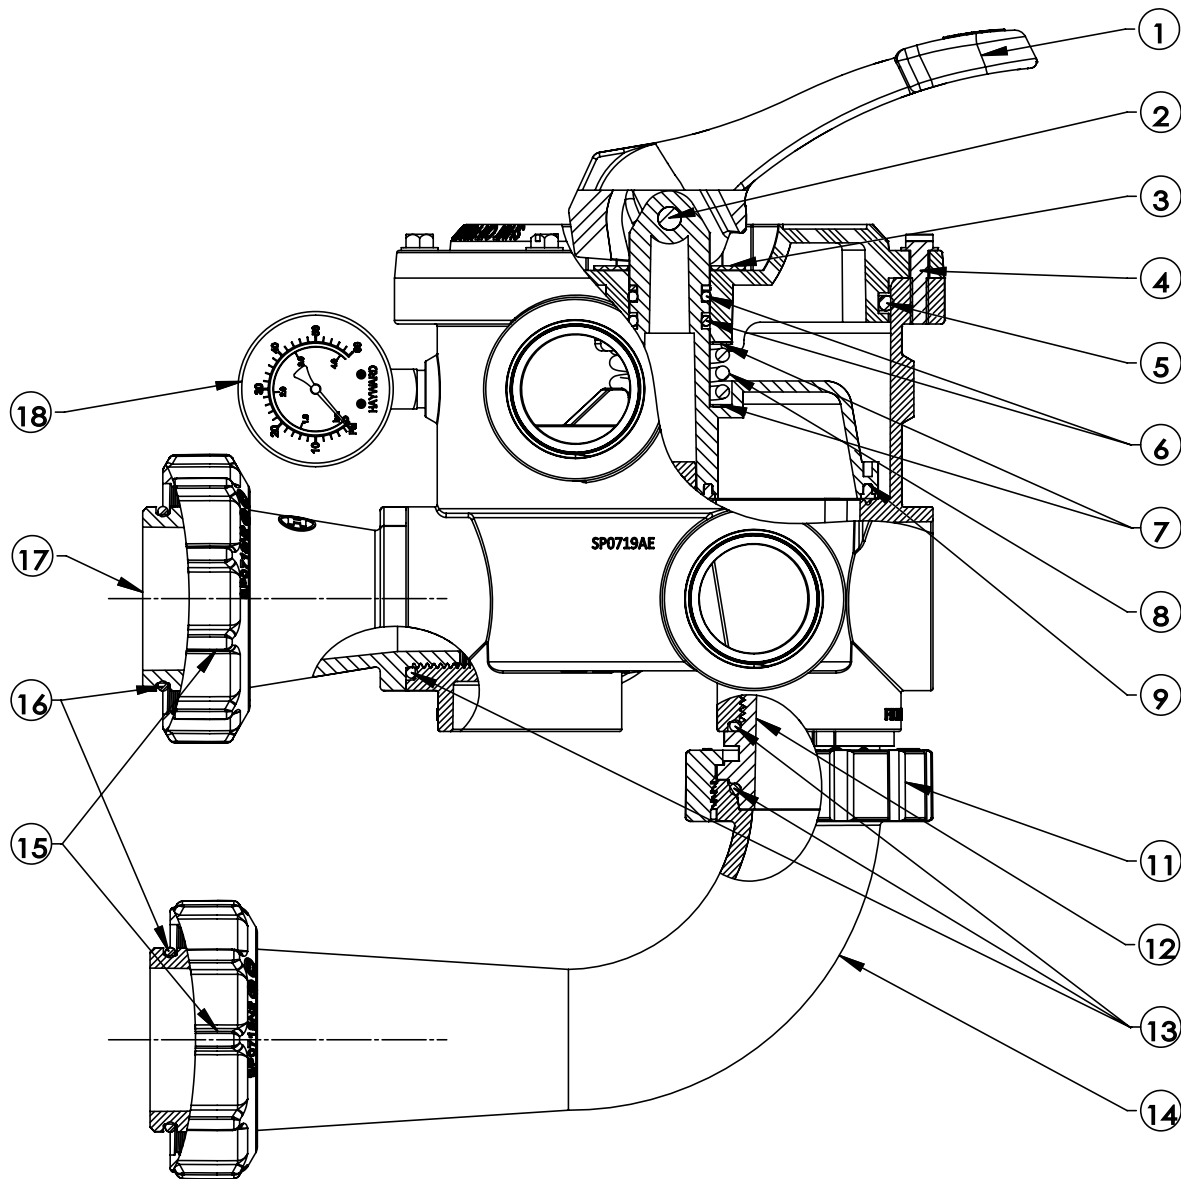

Multiport Valves

REPLACEMENT PARTS

N°	Description⁽¹⁾	Ref
1	Handle • Poignée • Handgriff • Maneta • Maniglia • Handgriep • Punhado • Рычаг	SPX0710XF
2	Axis • Axe • Achse • Eje • Asse • Asse • Hoofdlijn • Ось	SPX0710XZ7
3	Non-metallic bearing • Rondelle supérieure • Führungsgleitring • Arandela • Rondella maniglia • Schijffe • Disco • Шайба	SPX0710Z16
4	Cover screw (6) • Jeu de vis (6) • Deckelschrauben (6) • Tornillos de tapa (6) • Vite di fissaggio (6) • kit Schroef (6) • Kit de Parafuso (6) • Комплект винтов (6)	SPX0714Z4HEX
5	Cover O-Ring • Joint de couvercle • O-Ring • Junta de tapa • Guarnizione coperchio • De pakking van de dekking • Gaxeta da tampa • Уплотнительное кольцо	SPX0714L
6	O-Ring Shaft Seal Assembly • Kit étanchéité axe • Dichtung • Junta • Guarnizione O'ring asse • O'ring astandwiel • o'Ring engrenagem • Уплотнительное кольцо	SPX0735GA
7	Spring washers (set of two) • Jeu de 2 rondelles ressort • Zwei Unterlegscheiben Spiel • Juego de dos arandelas inferiores • Kit di 2 rondelle • Kit 2 Schijffe • Kit De Disco • Шайба	SPX0710Z62
8	Spring • Ressort • Feder • Resorte • Molla • Beveogheid • Saltar • Пружина	SPX0603S
9	Key / Seal Assembly • Boisseau et joint étoile assemblé • Hauptachse & Bodenflansch • Conjunto eje válvula & Junta asiento de la válvula • Sistema assiale di unione & Guarnizione sistema assiale • Scheffel & Verbindungsstuk ster • Alqueire & Junta estrela • Золотник	SPX0714CA
11+12+14+15+17	Connector kit • Kit de raccordement • Steckersatz • kit de conectores • kit connettori • connector kit • kit de conectores • комплект разъемов	SPX0719KIT SPX0719UNO
13	Gasket (x3) • Joint torique (x3) • Dichtung (x3) • Junta (x3) • Guarnizione (x3) • Dichtung (x3) • Junta (x3) • Прокладка (x3)	SPX0719UNO
16	Valve O-Ring (x2) • Joint torique (x2) • O-Ring (x2) • Junta tórica (x2) • Guarnizione O'ring + passanti parete (x2) • De O-ring (x2) • Juntas tóricas (x2) • Уплотнительное кольцо (x2)	SX200Z4PAK2
18	Pressure Gauge • Manomètre • Manometer • Manómetro • Manometro • Manometer • Manómetro • Манометр	ECX271261
/	1/4" plug • Bouchon 1/4" • 1/4" Verschlussdeckel • Tapón 1/4" • Tappo 1/4" • Stop 1/4" • Tapón 1/4" • Заглушка 1/4"	SPX0710K
/	Sight glass (w/O-Ring) • Témoin de turbidité (avec son joint) • Schauglass mit Gewinde und O-Ring • Mirilla de control con junta • Bicchierino di controllo con guarnizione • Getuige van controle • Painel de controle • Стеклопанель	SPX0710MA
/	Key, Cover and Handle • Couvercle, poignée et boisseau • Deckel, Handgriff, Scheffel • Tapa, Maneta, celemín • Coperchio, Maniglia, Staio • Deksel, Handgriep, Scheffel • Tampa, Punhado, Alqueire • Крышка в сборе	SPX0719KCA