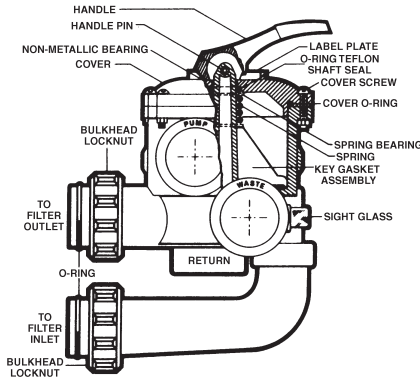

Multiport Valves

REPLACEMENT PARTS

SP0733S

Cat. No. SP0733 Series Dial-A-Flo Valves

Part No.	Description	Ctn. Qty.
SPX0733D	Handle	10
SPX0733H	Handle Pin	1
SPX0733J	Handle Spring	100
SPX0733B	Cover with Label	50
SPX0733Z3A	Cover Screw (Set of 8)	50
SPX0733Z2A	Cover O-Ring with Washer and Spacer	10
SPX0733Z1A	Key O-Ring with Washer and Spacer	10
SPX0733E	Seal	10
ECX1019	Retainer Screw	10
SPX0733CA	Key and Seal Assembly with O-Ring	50
SPX0733BA	Key, Seal, Cover and Handle Assembly	20

Cat. No. SP0727 Perflex Diverter Valve (Not Illustrated)

Part No.	Description	Ctn. Qty.
SPX0727D	Handle	1
SPX0733H	Handle Pin	1
SPX0727J	Handle Spring	100
SPX0727K	O-Ring, Cover	1
SPX0733Z3A	Cover Screw (Pkg. of 8)	50
SPX0727H	Seal	1
SPX0733Z1	O-Ring (Key)	50
SPX1483C	O-Ring (Union)	10
SPX0727E	Union Nut	10

SP0740DE

Cat. No. SP0740DE 2" Selecta-Flo™ Valve

Part No.	Description	Ctn. Qty.
SPX0710FL	Handle, Large	25
SPX0710XZ7	Handle Pin	50
SPX0710Z16	Non-Metallic Bearing (Pack of 5)	50
SPX0740B	Cover	10
SPX0710Z1A	Cover Screw with Nut (Set of 6 each)	10
SPX0715Z1	Cover O-Ring	10
SPX0603S	Spring	50
SPX0704HA	O-Ring/Teflon Shaft Seal	10
SPX0710Z62	Spring Washers (Set of 2)	10
SPX0740D	Valve Seat Gasket	50
SPX0740C	Key/Stem Assembly	10
SPX0740BA	Key, Cover, Handle Assembly	1
SPX0740AA	Valve Body with Gasket and Sight Glass – with Tank Pipes and Locknuts	1
SX200Z4PAK2	Valve/Union O-Ring (Set of 2)	25

SP0714T

Cat. No. SP0714T Vari-Flo™ XL Valve

Part No.	Description	Ctn. Qty.
SPX0710XF	Handle	10
SPX0710XZ7	Handle Pin	50
SPX0710Z16	Non-Metallic Bearing (Pack of 5)	50
SPX0714G	Valve Position Label	50
SPX0714BA	Key, Cover and Handle Assembly	5
SPX0714Z1	Cover Screw (Set of 6)	10
SPX0714L	Cover O-Ring	50
SPX0735GA*	O-Ring Shaft Seal Assembly	100
SPX0710Z62	Spring Washers (Set of 2)	10
SPX0714CA	Key/Seal Assembly	10
SPX0714D	Diffuser	5
SPX0714A	Valve Body with Gasket and Sight Glass	1