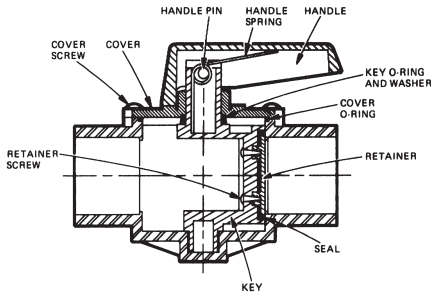

Multiport Valves

REPLACEMENT PARTS

SP0733S

Cat. No. SP0733 Series Dial-A-Flo Valves

Part No.	Description	Ctn. Qty.
SPX0733D	Handle	10
SPX0733H	Handle Pin	1
SPX0733J	Handle Spring	100
SPX0733B	Cover with Label	50
SPX0733Z3A	Cover Screw (Set of 8)	50
SPX0733Z2A	Cover O-Ring with Washer and Spacer	10
SPX0733Z1A	Key O-Ring with Washer and Spacer	10
SPX0733E	Seal	10
ECX1019	Retainer Screw	10
SPX0733CA	Key and Seal Assembly with O-Ring	50
SPX0733BA	Key, Seal, Cover and Handle Assembly	20

Cat. No. SP0727 Perflex Diverter Valve (Not Illustrated)

Part No.	Description	Ctn. Qty.
SPX0727D	Handle	1
SPX0733H	Handle Pin	1
SPX0727J	Handle Spring	100
SPX0727K	O-Ring, Cover	1
SPX0733Z3A	Cover Screw (Pkg. of 8)	50
SPX0727H	Seal	1
SPX0733Z1	O-Ring (Key)	50
SPX1483C	O-Ring (Union)	10
SPX0727E	Union Nut	10

SP0740DE

Cat. No. SP0740DE 2" Selecta-Flo™ Valve

Part No.	Description	Ctn. Qty.
SPX0710FL	Handle, Large	25
SPX0710XZ7	Handle Pin	50
SPX0710Z16	Non-Metallic Bearing (Pack of 5)	50
SPX0740B	Cover	10
SPX0710Z1A	Cover Screw with Nut (Set of 6 each)	10
SPX0715Z1	Cover O-Ring	10
SPX0603S	Spring	50
SPX0704HA	O-Ring/Teflon Shaft Seal	10
SPX0710Z62	Spring Washers (Set of 2)	10
SPX0740D	Valve Seat Gasket	50
SPX0740C	Key/Stem Assembly	10
SPX0740BA	Key, Cover, Handle Assembly	1
SPX0740AA	Valve Body with Gasket and Sight Glass – with Tank Pipes and Locknuts	1
SX200Z4PAK2	Valve/Union O-Ring (Set of 2)	25