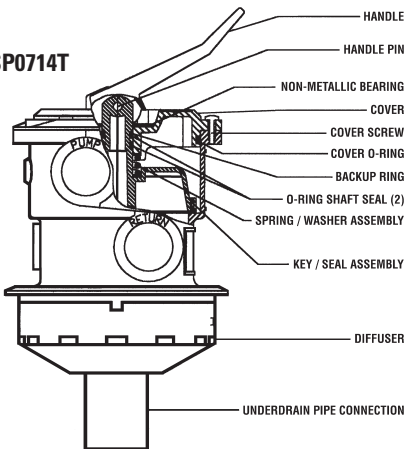

Cat. No. SP0727 Perflex Diverter Valve (Not Illustrated)

Part No.	Description	Ctn. Qty.
SPX0727D	Handle	1
SPX0733H	Handle Pin	1
SPX0727J	Handle Spring	100
SPX0727K	O-Ring, Cover	1
SPX0733Z3A	Cover Screw (Pkg. of 8)	50
SPX0727H	Seal	1
SPX0733Z1	O-Ring (Key)	50
SPX1483C	O-Ring (Union)	10
SPX0727E	Union Nut	10

SP0740DE

Cat. No. SP0740DE 2" Selecta-Flo™ Valve

Part No.	Description	Ctn. Qty.
SPX0710FL	Handle, Large	25
SPX0710XZ7	Handle Pin	50
SPX0710Z16	Non-Metallic Bearing (Pack of 5)	50
SPX0740B	Cover	10
SPX0710Z1A	Cover Screw with Nut (Set of 6 each)	10
SPX0715Z1	Cover O-Ring	10
SPX0603S	Spring	50
SPX0704HA	O-Ring/Teflon Shaft Seal	10
SPX0710Z62	Spring Washers (Set of 2)	10
SPX0740D	Valve Seat Gasket	50
SPX0740C	Key/Stem Assembly	10
SPX0740BA	Key, Cover, Handle Assembly	1
SPX0740AA	Valve Body with Gasket and Sight Glass – with Tank Pipes and Locknuts	1
SX200Z4PAK2	Valve/Union O-Ring (Set of 2)	25

SP0714T

Cat. No. SP0714T Vari-Flo™ XL Valve

Part No.	Description	Ctn. Qty.
SPX0710XF	Handle	10
SPX0710XZ7	Handle Pin	50
SPX0710Z16	Non-Metallic Bearing (Pack of 5)	50
SPX0714G	Valve Position Label	50
SPX0714BA	Key, Cover and Handle Assembly	5
SPX0714Z1	Cover Screw (Set of 6)	10
SPX0714L	Cover O-Ring	50
SPX0735GA*	O-Ring Shaft Seal Assembly	100
SPX0710Z62	Spring Washers (Set of 2)	10
SPX0714CA	Key/Seal Assembly	10
SPX0714D	Diffuser	5
SPX0714A	Valve Body with Gasket and Sight Glass	1