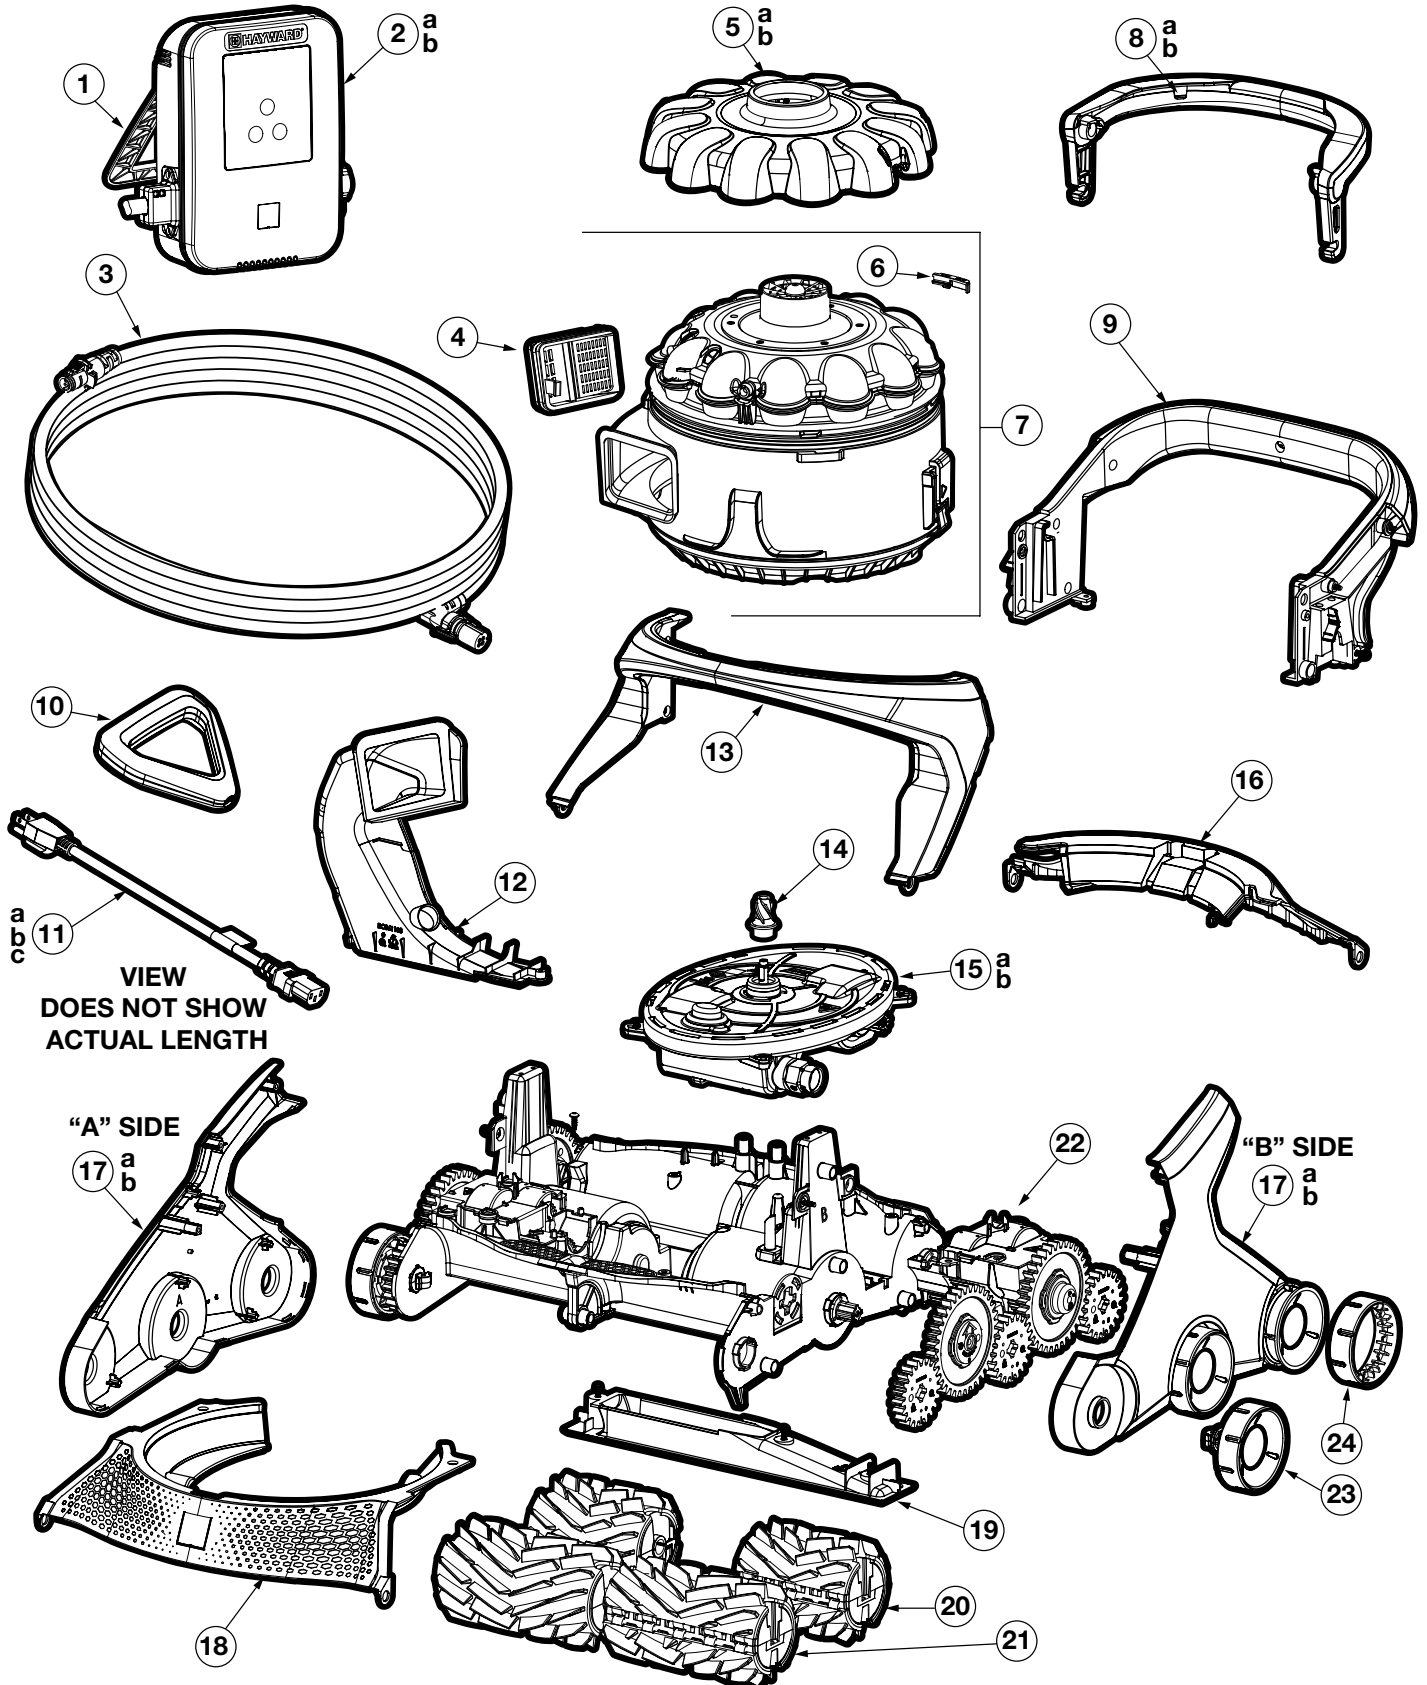

AquaVac® 6 Series – 600 & 650 Models

ROBOTIC CLEANERS REPLACEMENT PARTS

Parts Diagram

AquaVac® 6 Series – 600 & 650 Models

ROBOTIC CLEANERS REPLACEMENT PARTS

Parts Listing

| Ref. No. | Part No. | Description | Ctn. Qty. |
|----------|-----------------|--|-----------|
| 1 | RCX361178234 | Power Supply Kickstand, Blue | 5 |
| 2a | RCX361480W | Power Supply Av650, WiFi | 1 |
| 2b | RCX361470 | Power Supply Av600, No WiFi | 1 |
| 3 | RCX361191 | 55 ft. Floating Cable | 1 |
| 4 | RCX361182 | Cyclone Check Valve Assembly | 5 |
| 5a | RCX361126234 | Cyclone Cosmetic Top, 650, Blue | 5 |
| 5b | RCX361126237 | Cyclone Cosmetic Top, 600, Gray | 5 |
| 6 | RCX361453 | Canister Twist Lock | 10 |
| 7 | RCX361140KIT234 | Cyclone Assembly Kit | 1 |
| 8a | RCX361300236 | Cyclone Handle Assembly, 650, Black | 5 |
| 8b | RCX361300234 | Cyclone Handle Assembly, 600, Blue | 5 |
| 9 | RCX36131519237 | Shell Rear Handle Cover Assembly, Gray | 1 |
| 10 | RCX361210236 | Cord Handle Assembly, Black | 5 |
| 11a | RCX361250U | Power Supply Cord, US | 1 |
| 11b | RCX361251E | Power Supply Cord, EU | 1 |
| 11c | RCX361252A | Power Supply Cord, AU | 1 |
| 12 | RCX361103236 | Vacuum Inlet Top Assembly, Black | 1 |
| 13 | RCX361331782237 | Shell Front Handle Assembly, Gray | 1 |
| 14 | RCX361134 | Pump Motor Shaft Coupling | 10 |
| 15a | RCX36111060X | Motor Box Assembly | 1 |
| 15b | RCX36111065X | Motor Box Assembly, WiFi | 1 |
| 16 | RCX36131649236 | Shell Rear Cover Assembly, Black | 1 |
| 17a | RCX36131314D237 | Shell, Side Panel A/B Dec 600, (Includes Side A & B) | 1 |
| 17b | RCX361313141237 | Shell, Side Panel A/B Dec 650, (Includes Side A & B) | 1 |
| 18 | RCX361318236 | Shell Front Cover, Black | 1 |
| 19 | RCX361109WS239 | Vacuum Inlet Bottom | 5 |
| 20 | RCX3632922239 | Middle Short Brush Assembly, Dark Gray (Set of 2) | 1 |
| 21 | RCX36132337239 | Front/Back Long Brush Assembly, Dark Gray (Set of 2) | 1 |
| 22 | RCX361117218 | Gear Box Assembly, Gray | 1 |
| 23 | RCX36140311234 | Wheel Assembly Kit, Blue (Includes Tread) (Set of 2) | 6 |
| 24 | RCX361404234PK6 | Wheel Tread Kit, Met Blue (6 Pack) | 6 |
| — | RCX361430KIT | Foam Kit Assembly | 1 |
| — | RCX361121PK4 | Screw Pack, Torx #8-16 x .50 (4 Pack) | 10 |
| — | RCX361121PK8 | Screw Pack, Torx #8-16 x .50 (8 Pack) | 1 |
| — | RCX36128586236 | Caddy Handle, Black | 1 |
| — | RCX361294KIT | Caddy Wheel Kit (Set of 2) | 1 |