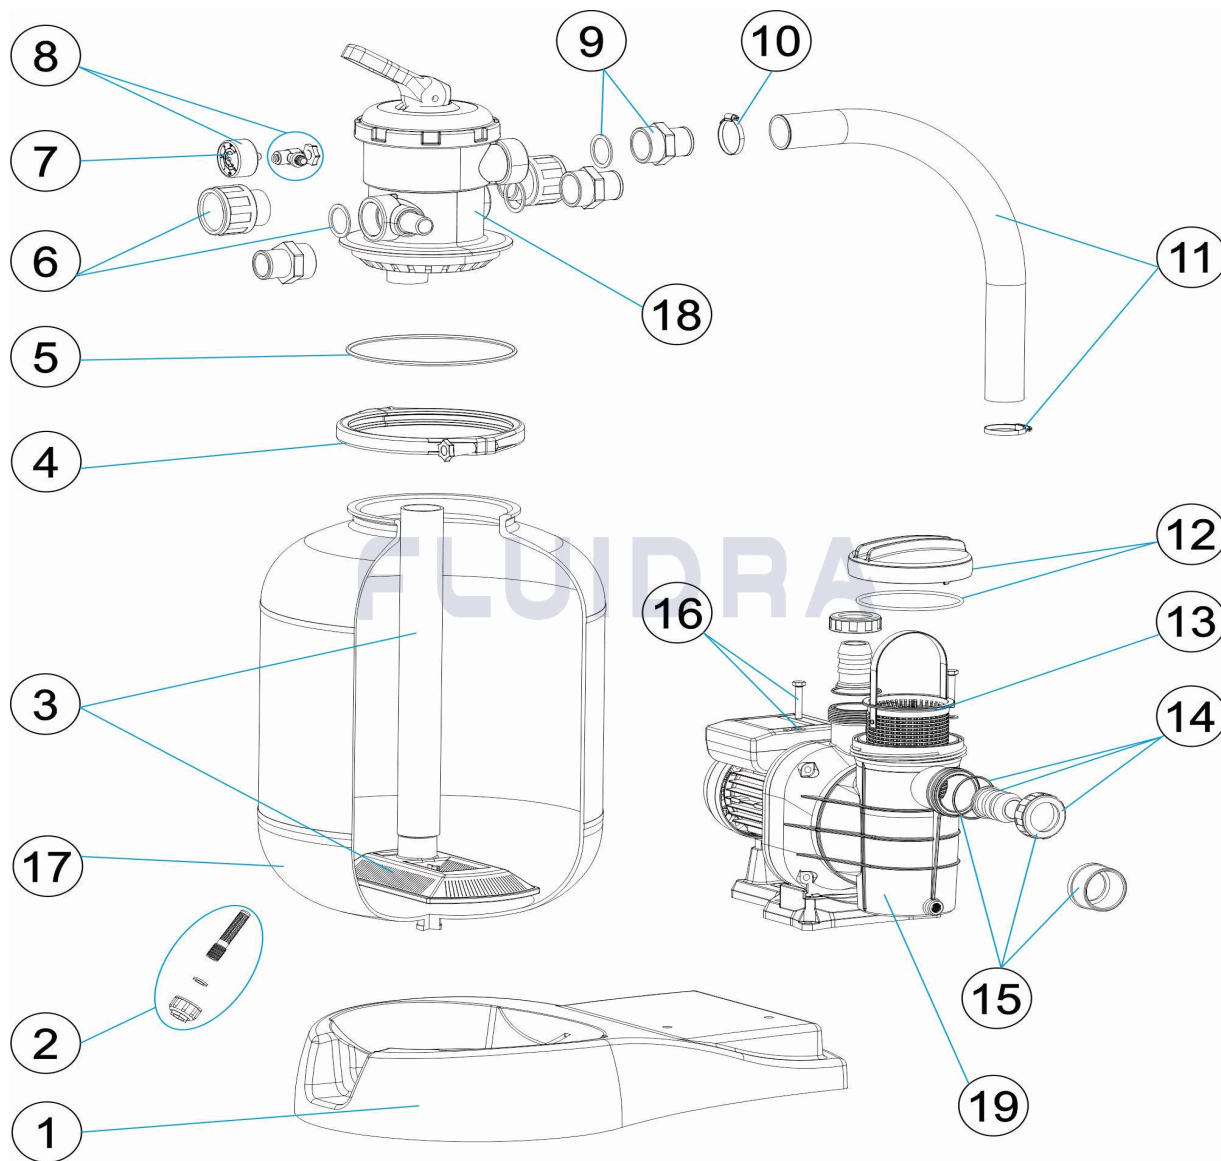

CODE **74471, 74472**

DESCRIPTION: **MONOBLOCK GALACTIC D.380, D.400 1/3 HP**

POS	CODE	DESCRIPTION	QUANTITY	POS	CODE	DESCRIPTION	QUANTITY
1	4404300407	BASE (MOLDED) D. 380		11	4411020001	CONNECTION HOSE D. 38	
2	4404220103	SAND PURGE		12	4405010856	PRE-FILTER CLOSURE	
3	4411020003	COLLECTOR ASSEMBLY D. 300		13	4405010402	PRE-FILTER BASKET	
4	4411020402	PLASTIC V-CLAMP SET		14	4404250015	UNION KIT	
5	4404080101	LID 'O' RING		15	4405010665	UNION FITTINGS	
6	4411020000	BUSH + GASKET		16	4411020002	FIXING SET	
7	4411020407	PRESSURE GAUGE 1/8" 3 KG./C "		17	* 154030001ANR	FILTER BODY D.380 SKY ANTHRACITE	
8	4411020206	COMPLETE PRESSURE GAUGE UNIT		17	* 154040001ANR	FILTER BODY D.400 SKY ANTHRACITE	
9	4411020408	BUSH + GASKET		18	21341	MULTIPORT VALVE 1 1/2"	
10	4411030503	CLAMP		19	74471-1194	B.MN.G. PUMP	

CODE **74471, 74472**DESCRIPTION: **MONOBLOCK GALACTIC D.380, D.400 1/3 HP****OBSERVATIONS**

POS	CODE	OBSERVATIONS
17	* 154030001ANR	FOR: 74471
17	* 154040001ANR	FOR: 74472