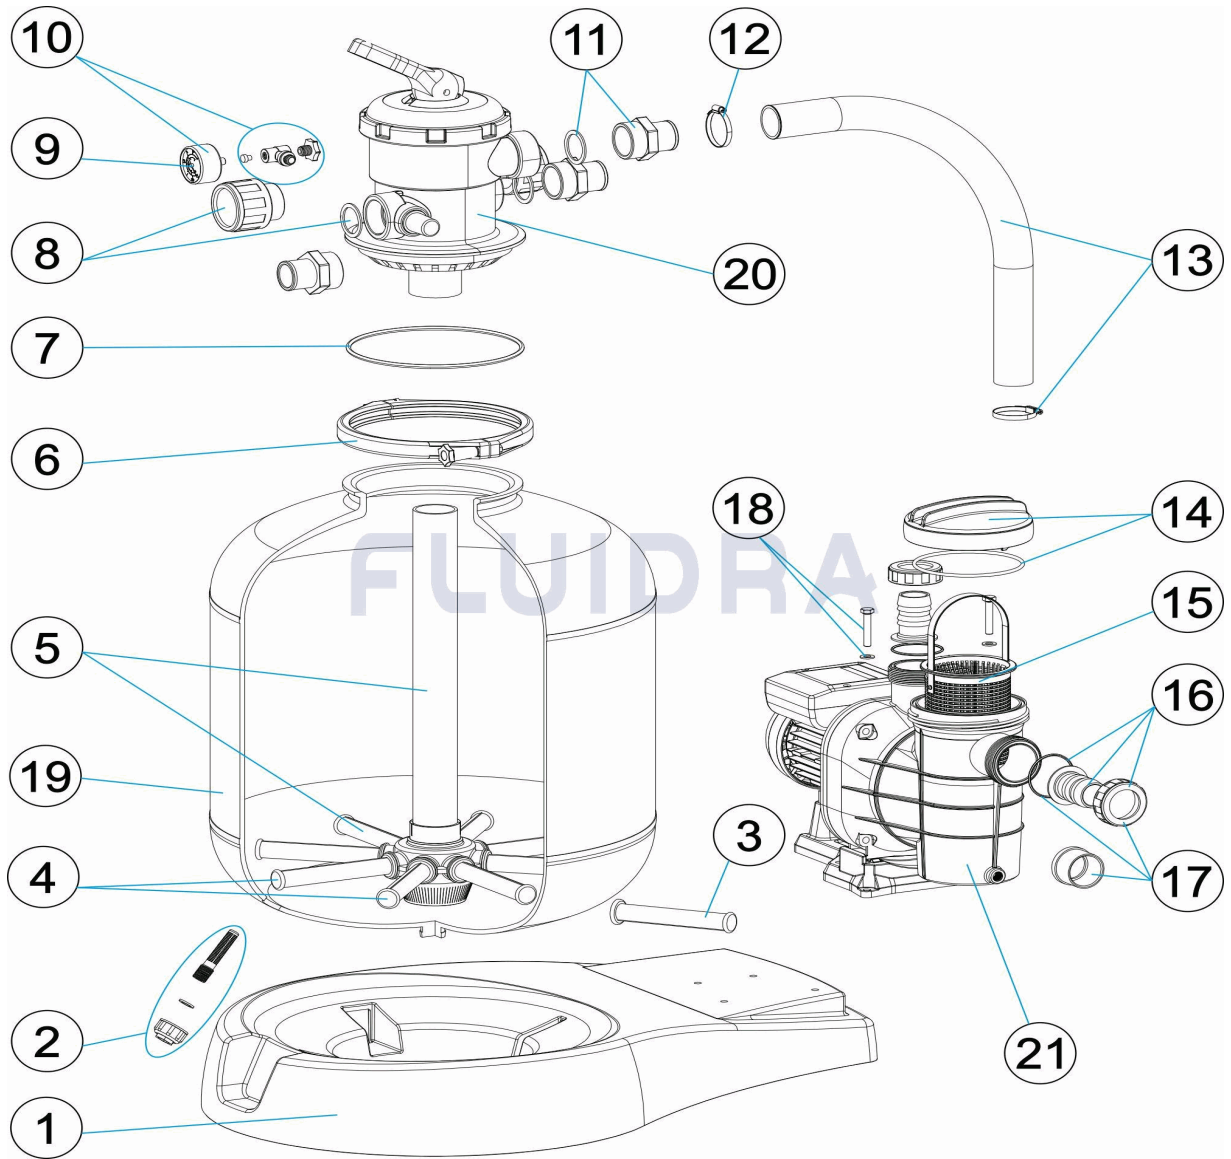

CODE **74473, 74474, 74475, 74476**

DESCRIPTION: **MONOBLOCK GALACTIC D.500 1/2 HP 3/4 HP D.600 3/4 HP 1 HP**

POS	CODE	DESCRIPTION	QUANTITY	POS	CODE	DESCRIPTION	QUANTITY
1	4404300409	BASE (MOLDED) D. 560		12	4411030503	CLAMP	
2	4404220103	SAND PURGE		13	4411020001	CONNECTION HOSE D. 38	
3	* 4404300120	MANIFOLD ARM 3/4" 160 M "		14	4405010856	PRE-FILTER CLOSURE	
3	* 4404300712	MANIFOLD ARM 3/4" 225 M "		15	4405010402	PRE-FILTER BASKET	
4	* 4404010074	MANIFOLD ARM ASSEMBLY D. 450 - 500		16	4404250015	UNION KIT	
4	* 4404010075	MANIFOLD ARM ASSEMBLY D. 600		17	4405010665	UNION FITTINGS	
5	* 4404250024	MANIFOLD ASSEMBLY D. 500 TOP		18	4411020002	FIXING SET	
5	* 4404250025	MANIFOLD ASSEMBLY D. 600 TOP		19	* 154050001ANR	FILTER BODY D.500 SKY ANTHRACITE	
6	4411020402	PLASTIC V-CLAMP SET		19	* 154060001ANR	FILTER BODY D.600 SKY ANTHRACITE	
7	4404080101	LID 'O' RING		20	21442	MULTIPORT VALVE 1/2" TO "	
8	4411020000	BUSH + GASKET		21	* 74473-1194	B.MN.G. PUMP	
9	4411020407	PRESSURE GAUGE 1/8" 3 KG./C "		21	* 74474-1194	B.MN.G. PUMP	
10	4411020206	COMPLETE PRESSURE GAUGE UNIT		21	* 74476-1194	B.MN.G. PUMP	

CODE **74473, 74474, 74475, 74476**

DESCRIPTION: **MONOBLOCK GALACTIC D.500 1/2 HP 3/4 HP D.600 3/4 HP 1 HP**

11	4411020408	BUSH + GASKET			
----	------------	---------------	--	--	--

CODE **74473, 74474, 74475, 74476**

DESCRIPTION: **MONOBLOCK GALACTIC D.500 1/2 HP 3/4 HP D.600 3/4 HP 1 HP**

OBSERVATIONS

POS	CODE	OBSERVATIONS
3	* 4404300120	FOR: 74473 [4UT], 74474 [4UT]
3	* 4404300712	FOR: 74475 [4UT], 74476 [4UT]
4	* 4404010074	FOR: 74473, 74474
4	* 4404010075	FOR: 74475, 74476
5	* 4404250024	FOR: 74473, 74474
5	* 4404250025	FOR: 74475, 74476
19	* 154050001ANR	FOR: 74473, 74474
19	* 154060001ANR	FOR: 74475, 74476
21	* 74473-1194	FOR: 74473
21	* 74474-1194	FOR: 74474, 74475
21	* 74476-1194	FOR: 74476