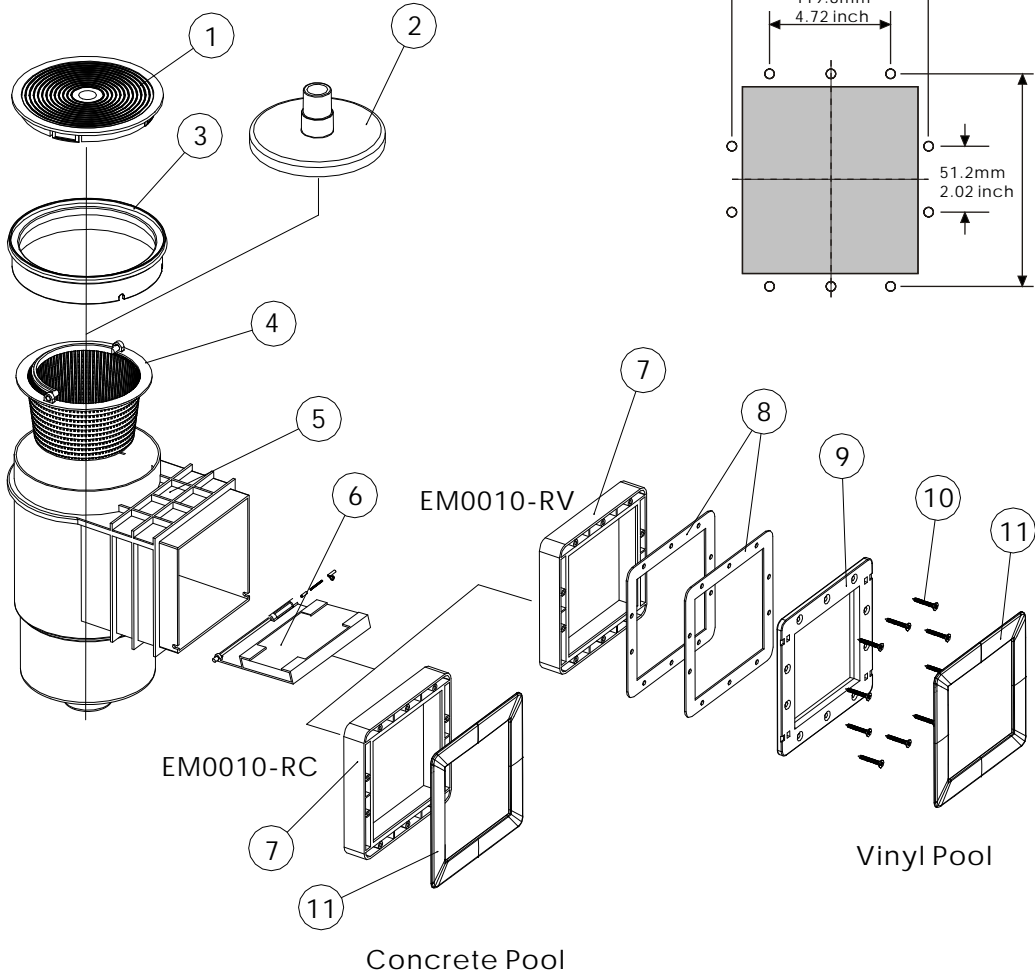

Vinyl cut out dimension for EM0010(VINYL VERSION)

Key No.	Part No.	Description	Qty
1	01051050	Cover / Lid	1
2	01051041	Vac Plate	1
3	01051040	Ring Seat Only	1
4	89150101	Basket with Plastic Handle	1
5	01051042	EM0010 & EM0020 Skimmers main Body A	1
6	89150102	Weir Door	1
7	01051047	Standard Skimmer Body B	1
8	02021042	Gasket for EM0010 Skimmer for Vinyl Pool	2
9	01051048	Frame for EM0010 Skimmer for Vinyl Pool	1
10	03011300	M5.5 X 35 AISI316 Screws for Vinyl Pool	10
11	01051049	EM0010 Standard Skimmer Face Plate	1