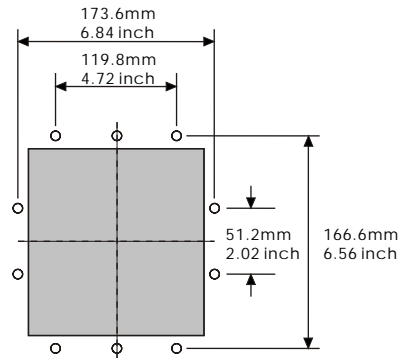

Vinyl cut out dimension for EM0010(VINYL VERSION)

Key No.	Part No.	Description	Qty
1	01051050	Cover / Lid	1
2	01051041	Vac Plate	1
3	01051040	Ring Seat Only	1
4	89150101	Basket with Plastic Handle	1
5	01051042	EM0010 & EM0020 Skimmers main Body A	1
6	89150102	Weir Door	1
7	01051047	Standard Skimmer Body B	1
8	02021042	Gasket for EM0010 Skimmer for Vinyl Pool	2
9	01051048	Frame for EM0010 Skimmer for Vinyl Pool	1
10	03011300	M5.5 X 35 AISI316 Screws for Vinyl Pool	10
11	01051049	EM0010 Standard Skimmer Face Plate	1