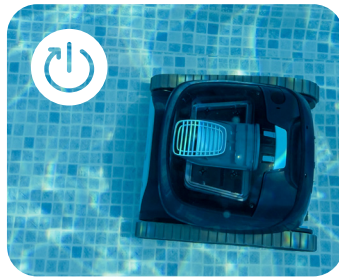

LIBERTY™ 300

Cordless Pool Cleaning
THE DOLPHIN WAY!

LIBERTY Line

LIBERTY™ 300

The New Generation of Cordless Pool Cleaning

The Same Unmatched Dolphin Performance - Now Cordless!

Meet the Dolphin LIBERTY 300 with its new cordless design, unmatched agility, and inductive charging. The LIBERTY 300 features the Magnetic-Connect™ system for easy snap-in-place and walk-away charging, an Eco Mode that keeps your pool clean all week with short cleaning cycles, and a Cycle Selector that lets you choose between floor-only or floor and walls cleaning. Use the Click-Up™ for sound-activated pick-up for easy removal from pool.

With super-efficient scrubbing and filtering capabilities, you can get the same reliability and service you get with other Dolphin products - now cordless!

The Dolphin LIBERTY Difference

Inductive Charging

Magnetic-Connect™ for super easy snap-in-place and walk-away-charging.

Eco Mode

Eco Mode keeps your pool clean all week with short and efficient cleaning cycles. * floor only

Click-Up™

Sound-activated pick-up for easy removal from pool.

Cycle selector

The Cycle Selector allows you to customize floor-only or floor and walls cleaning.

LIBERTY 300 Specifications

Ideal Pool Size	Ideal for pools up to 33 feet in length
Cleaning Coverage	Floor and walls
Brushing	Powerful, intense active scrubbing for unmatched cleaning
Cleaning Cycle Time	1.5 hours
Filtration	Interchangeable Fine & Ultra-fine filters to tackle every level of dirt, dust and debris
Battery	Lithium-ion 5,000mAh
Robot Weight	18lbs
Warranty	24 months - limited
Advanced Features	Eco Mode: Keeps your pool clean with three 30-minute cycles per week (floor only). Cycle Selector: Customize setting to floor only or floor and walls cleaning. Click-Up™: Sound-activated pick-up for easy removal from pool.