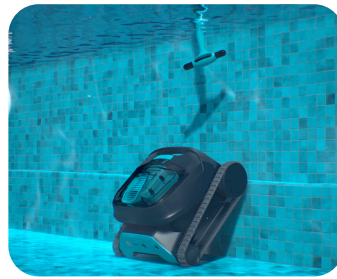

LIBERTY™ 300

Cordless Pool Cleaning
THE DOLPHIN WAY!

LIBERTY Line

LIBERTY™ 300

The New Generation of Cordless Pool Cleaning

The Same Unmatched Dolphin Performance - Now Cordless!

Meet the Dolphin LIBERTY 300 with its new cordless design, unmatched agility, and inductive charging. The LIBERTY 300 features the Magnetic-Connect™ system for easy snap-in-place and walk-away charging, an Eco Mode that keeps your pool clean all week with short cleaning cycles, and a Cycle Selector that lets you choose between floor-only or floor and walls cleaning. Use the Click-Up™ for sound-activated pick-up for easy removal from pool.

With super-efficient scrubbing and filtering capabilities, you can get the same reliability and service you get with other Dolphin products - now cordless!

The Dolphin LIBERTY Difference

Inductive Charging

Magnetic-Connect™ for super easy snap-in-place and walk-away-charging.

Eco Mode

Eco Mode keeps your pool clean all week with short and efficient cleaning cycles. * floor only

Click-Up™

Sound-activated pick-up for easy removal from pool.

Cycle selector

The Cycle Selector allows you to customize floor-only or floor and walls cleaning.

LIBERTY 300 Specifications

Ideal Pool Size	Ideal for pools up to 33 feet in length
Cleaning Coverage	Floor and walls
Brushing	Powerful, intense active scrubbing for unmatched cleaning
Cleaning Cycle Time	1.5 hours
Filtration	Interchangeable Fine & Ultra-fine filters to tackle every level of dirt, dust and debris
Battery	Lithium-ion 5,000mAh
Robot Weight	18lbs
Warranty	24 months - limited
Advanced Features	Eco Mode: Keeps your pool clean with three 30-minute cycles per week (floor only). Cycle Selector: Customize setting to floor only or floor and walls cleaning. Click-Up™: Sound-activated pick-up for easy removal from pool.