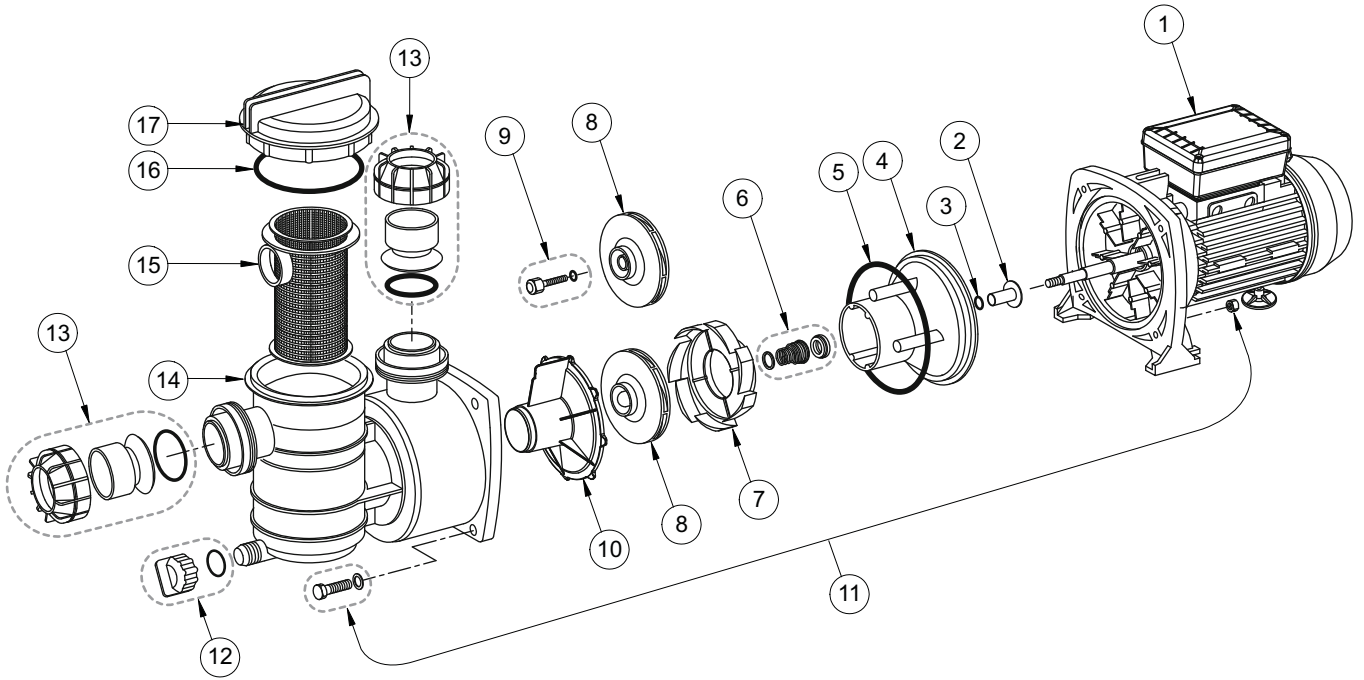

SWIMMEY™

Replacement Parts

No.	Part No.	Description	Part No.	Includes*	
1**	RS021	Motor - Mono Phase 0,18kW		1	
	RS031	Motor - Mono Phase 0,25kW		1	
	RS051	Motor - Mono Phase 0,37kW		1	
	RS053	Motor - Tri Phase 0,37kW		1	
	RS071	Motor - Mono Phase 0,50kW		1	
	RS073	Motor - Tri Phase 0,50kW		1	
	RS101	Motor - Mono Phase 0,75kW		1	
	RS103	Motor - Tri Phase 0,75kW		1	
	RS131	Motor - Mono Phase 1,00kW		1	
	RS133	Motor - Tri Phase 1,00kW		1	
	RS151	Motor - Mono Phase 1,13kW		1	
	RS153	Motor - Tri Phase 1,13kW		1	
	RS201	Motor - Mono Phase 1,50kW		1	
	RS203	Motor - Tri Phase 1,50kW		1	
	2	R604000	Shaft Sleeve (0,18KW -> 0,75KW)		1
		R505070	Shaft Sleeve (1,00KW -> 1,50KW)		1
	3	R111P0960	O-Ring (0,18KW -> 0,75KW)		1
R702218		O-Ring (1,00KW -> 1,50KW)		1	
4	R731S2380	Seal Plate (0,18KW -> 0,75KW)		1	
	R303350	Seal Plate (1,00KW -> 1,50KW)		1	
5	R111P0970	O-Ring		1	
6	R111P0910	Mechanical Seal (0,18KW -> 0,75KW)		1	
	R700270	Mechanical Seal (1,00KW -> 1,50KW)		1	
7	R302200	Diffuser (0,18KW -> 0,37KW)		1	
	R302191	Diffuser (0,50KW -> 0,75KW)		1	
	R303460	Diffuser (1,00KW -> 1,50KW)		1	
8	R731SA220	Impeller 0,18KW Mono Phase		1	
	R731SA210	Impeller 0,25KW Mono Phase		1	
	R731S3090	Impeller 0,37KW Mono & Tri Phase		1	
	R504593	Impeller 0,50KW Mono & Tri Phase		1	
	R504820	Impeller 0,75KW Mono & Tri Phase		1	
	R731S2360	Impeller 1,00KW Mono Phase		1	
	R731S2670	Impeller 1,00KW Tri Phase		1	
	R506820	Impeller 1,13KW Mono Phase		1	
	R731S2680	Impeller 1,13KW Tri Phase		1	
	R507650	Impeller 1,50KW Mono Phase		1	
R731S2690	Impeller 1,50KW Tri Phase		1		
9	R373376081	Impeller Lock Screw (1,00 -> 1,50KW)		1	
10	R101P6420	Separator Plate (0,18KW -> 0,75KW)		1	
11	RHWSWIM	Hardware Kit		4	
12	R504605	Drain Cap and O-Ring		1	
13	R505426	Union Kit Slip Fit 50mm		2	
14	R303110	Pump Body		1	
15	R302310	Basket		1	
16	R702208	O-Ring		1	
17	R404293	Lid		1	