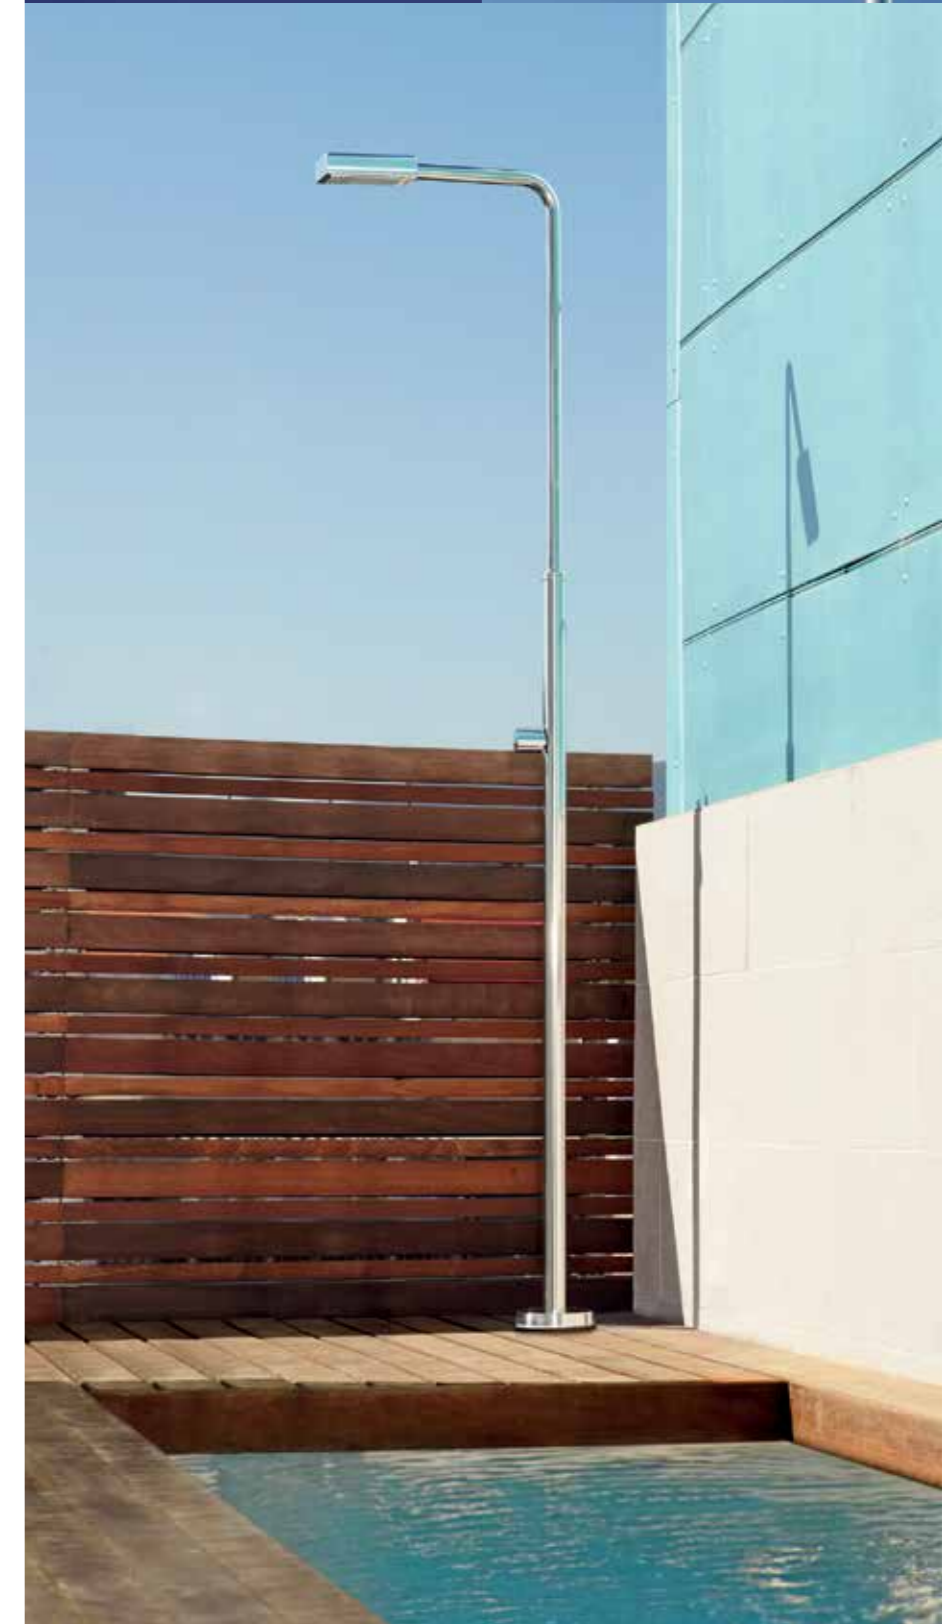

ANGEL

Its sober design and quality manufacture make this model a compelling option as an added extra for all pool types. **Ref. 52717**