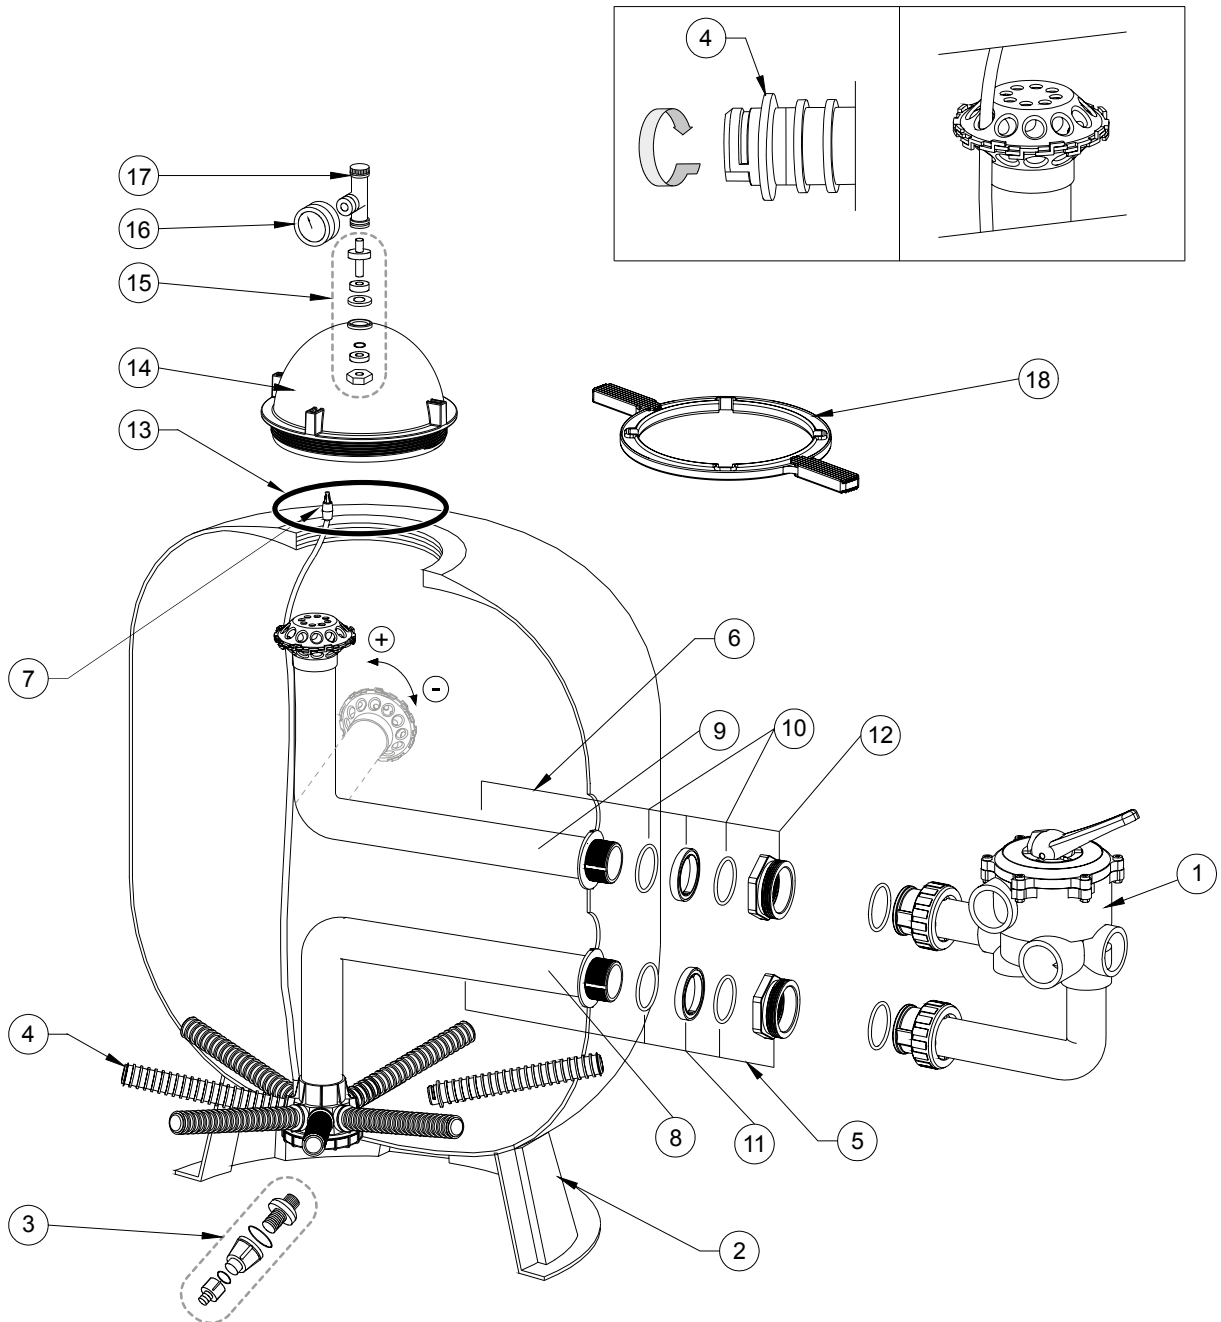

TRITON® / TRITON II

TRITON[®] / TRITON[®] II CLEARPRO

Replacement Parts

No.	Part No.	Description	Part No. Includes
1**	RE261070ND	Valve 1 1/2" 6-Way (for 19" & 24")	1
	RE261071ND	Valve 2" 6-Way (for 30" & 36")	1
2	RBASEUNI1	Base (19" & 24")	1
	RBASEUNI2	Base (30" & 36")	1
3	R154696	Drain Kit High Flow	1
4	R301904	Lateral 19"	1*
	R302404	Lateral 24"	1*
	R303004	Lateral 30"	1*
	R303604	Lateral 36"	1*
	R301904CP	Lateral Clear Pro 19"	1*
	R302404CP	Lateral Clear Pro 24"	1*
	R303004CP	Lateral Clear Pro 30"	1*
	R303604CP	Lateral Clear Pro 36"	1*
5	G-30-1905	Bottom Diffuser System 19" (incl.7,8,10,11,12)	1
	G-30-2405	Bottom Diffuser System 24" (incl.7,8,10,11,12)	1
	G-30-3005	Bottom Diffuser System 30" (incl.7,8,10,11,12)	1
	G-30-3605	Bottom Diffuser System 36" (incl.7,8,10,11,12)	1
	G-30-1905CP	Bottom Diff. Sys.19" Clear Pro (incl.7,8,10,11,12)	1
	G-30-2405CP	Bottom Diff. Sys.24" Clear Pro (incl.7,8,10,11,12)	1
	G-30-3005CP	Bottom Diff. Sys.30" Clear Pro (incl.7,8,10,11,12)	1
	G-30-3605CP	Bottom Diff. Sys.36" Clear Pro (incl.7,8,10,11,12)	1
6	G-30-1906	Top Diffuser System 19" (incl.9,10,11,12)	1
	G-30-2406	Top Diffuser System 24" (incl.9,10,11,12)	1
	G-30-3006	Top Diffuser System 30" (incl.9,10,11,12)	1
	G-30-3606	Top Diffuser System 36" (incl.9,10,11,12)	1
7	RTTAIR	Air Relief Strainer	1
8	G-30-1908	Bottom Pipe and Hub Set 19"	1
	G-30-2408	Bottom Pipe and Hub Set 24"	1
	G-30-3008	Bottom Pipe and Hub Set 30"	1
	G-30-3608	Bottom Pipe and Hub Set 36"	1
	G-30-1908CP	Bottom Pipe and Hub Set 19" Clear Pro	1
	G-30-2408CP	Bottom Pipe and Hub Set 24" Clear Pro	1
	G-30-3008CP	Bottom Pipe and Hub Set 30" Clear Pro	1
	G-30-3608CP	Bottom Pipe and Hub Set 36" Clear Pro	1
9	G-30-1909	Top Pipe and Diffuser Set 19"	1
	G-30-2409	Top Pipe and Diffuser Set 24"	1
	G-30-3009	Top Pipe and Diffuser Set 30"	1
	G-30-3609	Top Pipe and Diffuser Set 36"	1
10	R154492	O-Ring	2
11	RTTADR	External Adjusting Ring	2
12	RTTBHD	Bulkhead	2
13	R152501W	O-Ring	1
14	R152500	8 1/2" Closure Dome	1
15	R154687	Adaptor Piece in brass	1
16	R152046	Manometer - Pressure Gauge (Back Connection)	1
17	R154689	Manual Plastic Air Bleed Valve	1
18	R154513	Wrench for 8 1/2" Closure Dome	1
	G-15-4600	Closure Kit (incl.13, 14, 15, 16 & 17)	
	RWRENCHTT	Metal Wrench for bulkheads	1