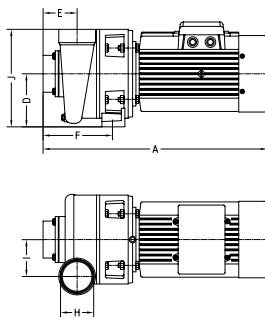

BRONZE PUMP P2000

Item no. 112201

Item no. 115201

Item .no	kW	Hz	Phase	Voltage	Ampere	
					230V	400V
112201	1,5	50	3	230/400	5,6	3,25
112211	2,2	50	3	230/400	8,3	4,8
112291	3,0	50	3	400/690	-	6,2
112221	4,0	50	3	400/690	-	7,8
112281	1,5	50	1	230	8,8	-
115201	1,5	50	3	230/400	5,6	3,25
115211	2,2	50	3	230/400	8,3	4,8
115221	4,0	50	3	400/690	-	7,8
115281	1,5	50	1	230	8,8	-

Item no.	kW	Hz	Phase	Voltage	Ampere
112211HZ	2,5	60	3	450	4,7
112221HZ	4,3	60	3	450	7,3
115201HZ	1,7	60	3	450	3,4
115211HZ	2,5	60	3	450	4,7
115221HZ	4,3	60	3	450	7,3

- Pump housing and pump impeller made of bronze - For optimum quality and life.
- Pump shaft made of acid-resistant stainless steel - For increased corrosion protection.
- High-quality motors - For cost-effective operation and long life.
- Pre-filter made of bronze with filter basket of composite material - Easy access for cleaning of the filter basket.
- Equipped with drainage plug - For easy draining of water, for instance at the end of the season.
- Two different pump types, with and without pre-filter - Suits all installations.
- Tested and certified by a Notified Body - Important for product safety.

Item nos. 115xxx are excl. pre-filter.
Item nos. 112xxx are with pre-filter.

Dimensions

Item no.	A	B	C	D	E	F	G	H	I	J	K
112201, 112201HZ, 112281	620	335	275	225	250	330	130	3"	2½"	82	220
112211, 112211HZ	620	335	275	225	250	330	130	3"	2½"	82	220
112221, 112221HZ, 112291	710	335	275	225	250	330	130	3"	2½"	82	220
115201, 115201HZ, 115281	445	245	230	122	77	155	130	2½"	82	220	-
115211, 115211HZ	445	245	230	122	77	155	130	2½"	82	220	-
115221, 115221HZ	540	285	230	122	77	155	130	2½"	82	220	-