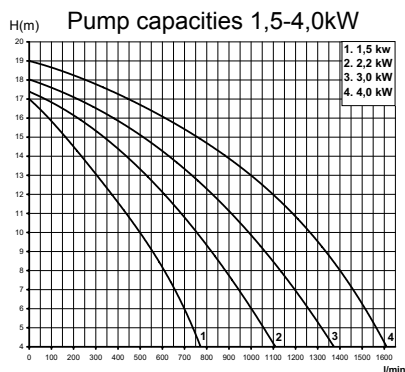

BRONZE PUMP P2000

Item no. 112201

Item no. 115201

Item .no	kW	Hz	Phase	Voltage	Ampere	
					230V	400V
112201	1,5	50	3	230/400	5,6	3,25
112211	2,2	50	3	230/400	8,3	4,8
112291	3,0	50	3	400/690	-	6,2
112221	4,0	50	3	400/690	-	7,8
112281	1,5	50	1	230	8,8	-
115201	1,5	50	3	230/400	5,6	3,25
115211	2,2	50	3	230/400	8,3	4,8
115221	4,0	50	3	400/690	-	7,8
115281	1,5	50	1	230	8,8	-

Item no.	kW	Hz	Phase	Voltage	Ampere
112211HZ	2,5	60	3	450	4,7
112221HZ	4,3	60	3	450	7,3
115201HZ	1,7	60	3	450	3,4
115211HZ	2,5	60	3	450	4,7
115221HZ	4,3	60	3	450	7,3

- Pump housing and pump impeller made of bronze - For optimum quality and life.
- Pump shaft made of acid-resistant stainless steel - For increased corrosion protection.
- High-quality motors - For cost-effective operation and long life.
- Pre-filter made of bronze with filter basket of composite material - Easy access for cleaning of the filter basket.
- Equipped with drainage plug - For easy draining of water, for instance at the end of the season.
- Two different pump types, with and without pre-filter - Suits all installations.
- Tested and certified by a Notified Body - Important for product safety.