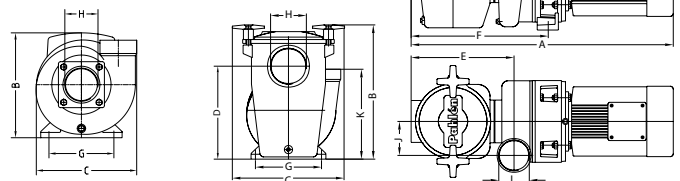

BRONZE PUMP P2000

Item no. 112201

Item no. 115201

Item .no	kW	Hz	Phase	Voltage	Ampere	
					230V	400V
112201	1,5	50	3	230/400	5,6	3,25
112211	2,2	50	3	230/400	8,3	4,8
112291	3,0	50	3	400/690	-	6,2
112221	4,0	50	3	400/690	-	7,8
112281	1,5	50	1	230	8,8	-
115201	1,5	50	3	230/400	5,6	3,25
115211	2,2	50	3	230/400	8,3	4,8
115221	4,0	50	3	400/690	-	7,8
115281	1,5	50	1	230	8,8	-

Item no.	kW	Hz	Phase	Voltage	Ampere
112211HZ	2,5	60	3	450	4,7
112221HZ	4,3	60	3	450	7,3
115201HZ	1,7	60	3	450	3,4
115211HZ	2,5	60	3	450	4,7
115221HZ	4,3	60	3	450	7,3

- Pump housing and pump impeller made of bronze - For optimum quality and life.
- Pump shaft made of acid-resistant stainless steel - For increased corrosion protection.
- High-quality motors - For cost-effective operation and long life.
- Pre-filter made of bronze with filter basket of composite material - Easy access for cleaning of the filter basket.
- Equipped with drainage plug - For easy draining of water, for instance at the end of the season.
- Two different pump types, with and without pre-filter - Suits all installations.
- Tested and certified by a Notified Body - Important for product safety.

Item nos. 115xxx are excl. pre-filter.
Item nos. 112xxx are with pre-filter.

Dimensions

Item no.	A	B	C	D	E	F	G	H	I	J	K
112201, 112201HZ, 112281	620	335	275	225	250	330	130	3"	2½"	82	220
112211, 112211HZ	620	335	275	225	250	330	130	3"	2½"	82	220
112221, 112221HZ, 112291	710	335	275	225	250	330	130	3"	2½"	82	220
115201, 115201HZ, 115281	445	245	230	122	77	155	130	2½"	82	220	-
115211, 115211HZ	445	245	230	122	77	155	130	2½"	82	220	-
115221, 115221HZ	540	285	230	122	77	155	130	2½"	82	220	-