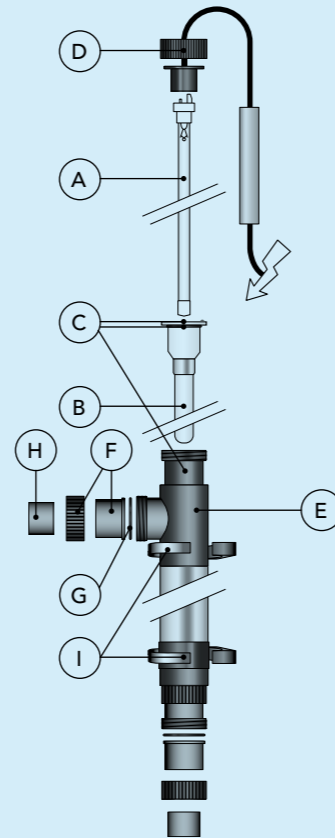

Please refer to page 18 for the product information

Blue Lagoon Saltwater UV-C

ART. NUMBER	DESCRIPTION
BE06402	Saltwater UV-C 40 Watt
BE06752	Saltwater UV-C 75 Watt
BE07402	Saltwater UV-C Short 40 Watt
B280006	Philips Smart Cap Lamp 40 Watt
B280005	Philips Smart Cap Lamp 75 Watt
F980068	Lamp 40 Watt, length 365mm
QG020	Quartz glass sleeve 933x25 mm 40/75 Watt
QG018	Quartz glass 400 x 25 mm 16/40 Watt
E800912	O-Ring for Quartz sleeve (3 pieces)
EP040019	Electrics for Saltwater UV-C 40 Watt
EP075015	Electrics for Saltwater UV-C 75 Watt
EP040021	Electrics for Saltwater 40 Watt Short
B910002ZW	Housing for Saltwater 40/75 Watt
B910004ZW	Housing for Blue Lagoon Salt Water 40 Watt Short
B915000	3-Way connection 63mm (2 pieces)
E800941	O-Ring for 3-way connection (2 pieces)
F990115	Reduction piece 1,5" female threaded x 63 out 50 in ABS
B290006	Installation grip 75 mm for Blue Lagoon Saltwater UV-C