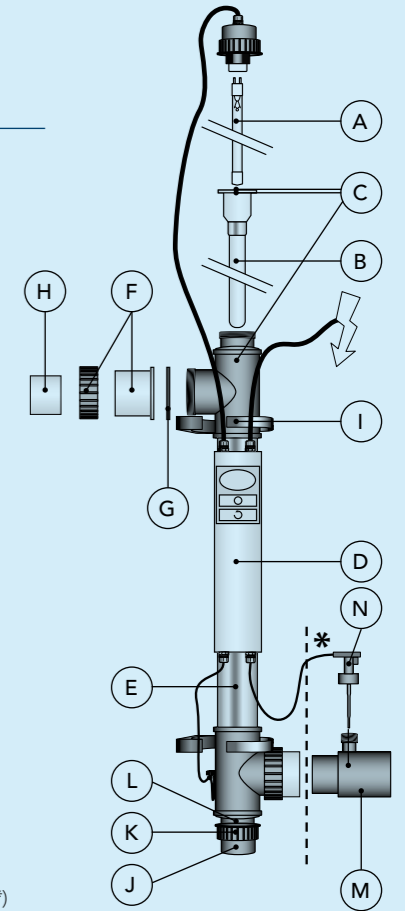

Please refer to page 15 for the product information

Blue Lagoon Signal UV-C

ART. NUMBER	DESCRIPTION
BH11402	Signal UV-C 40 Watt
BH11752	Signal UV-C 75 Watt
BH11132	Signal UV-C 130 Watt Amalgam*
F980002	Lamp VGE T5 40W 4P Base F
F980004	A Lamp VGE T5 75W 4P Base F
F980008	Lamp LightTech T6 130W Amalgaam 4P Special Base M AM
QG015	B Quartz glass sleeve Signal UV-C 40/75 Watt
QG012	B Quartz glass sleeve Signal UV-C Amalgam 130 Watt
E800912	C O-Ring for quartz sleeve (3 pieces)
EP040035	D Electrics for Blue Lagoon Signal UV-C 40 Watt
EP075039	D Electrics for Blue Lagoon Signal UV-C 75 Watt
EP130014	D Electrics for Blue Lagoon Signal UV-C 130 Watt with flow switch
B212003	E Housing for Blue Lagoon Signal UV-C 40/75 Watt
B910003	E Housing for Blue Lagoon Signal UV-C Amalgam 130 Watt
B915000	F 3-Way connection 63mm (2 pieces)
E800944	F 3-Way connection size USA/UK (60,5 mm) (2 pieces)
E800941	G O-Ring for 3-way connection (2 pieces)
F990115	H Reduction piece 1,5" female threaded x 63 out 50 in ABS
B290006	I Installation grip 75 mm for Blue Lagoon Signal UV-C
F990009	J End cap 40/75 Watt
F990010	J End cap amalgam 130 Watt
B290010	K Nut for end cap Blue Lagoon Signal UV-C
3902110	L O-ring for end cap Blue Lagoon Signal UV-C
B290020	M Reduction piece 63/63 3/4" screw-thread for flow switch (only for 130 Watt Amalgam *)
B290021	M Reduction piece 60,3/60,3 3/4" screw-thread for flow switch (only for 130 Watt Amalgam *)
B290018	N Flow switch (only for 130 Watt Amalgam *)