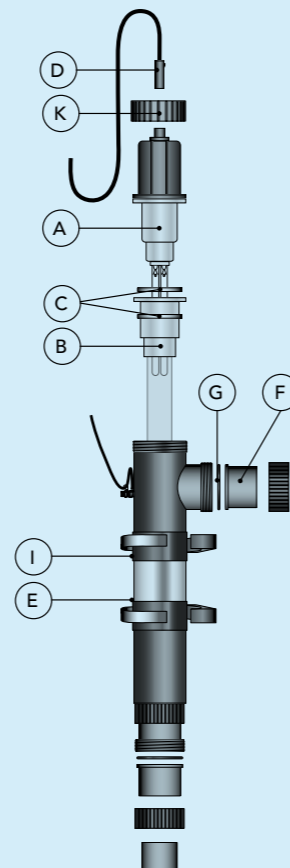

Blue Lagoon Tech Spa UV-C

ART. NUMBER	DESCRIPTION
BE21122	Blue Lagoon Tech Spa UV-C 12 Watt 230V
BE21121	Blue Lagoon Tech Spa UV-C 15 Watt 120V
B212012	PL-S Module 12W Spa UV-C Philips
B212012 USA	PL-S Module 15W Spa UV-C Philips
QG038	Quartz sleeve 277 x 40 mm 11W
3902041	O-Ring 56x3 UV-C housing/glass
E801205	Cable 230V
B910001	Housing for Blue Lagoon Tech Spa UV-C
B915000	3-way connection 63mm
E800944	3-way connection 2" USA/UK
E801507	O-ring for 3-way connection
B290010	Nut 70 mm x 33,5mm blue
B290006	Installation Grip 75mm