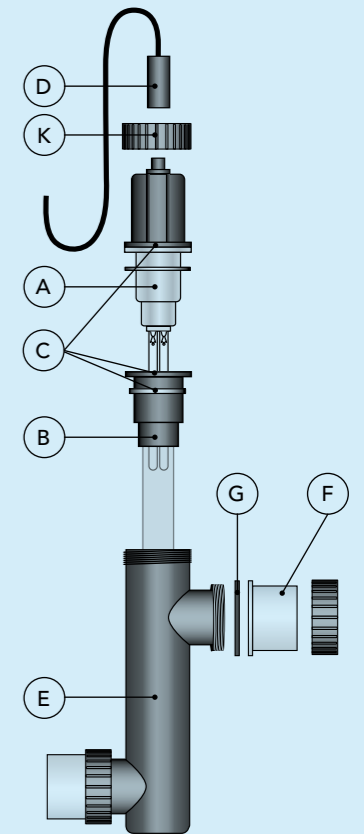

Blue Lagoon Spa UV-C PLS 12 - 15 W

ART. NUMBER	DESCRIPTION
BE01122	Spa UV-C 12 Watt 230V
BE01151	Spa UV-C 15 Watt 120V
B212012	Lamp PLS module 12 Watt
B212012USA	Lamp PLS module 15 Watt
QG026	Quartz glass sleeve UV-C 11/12/15 Watt
E800912	O-Ring for Quartz sleeve (3 pieces)
E801205	Cable 230V
B212013	Housing for Blue Lagoon Spa UV-C PLS Module
B212014	3-Way connection 50mm (2 pieces)
B212015	3-Way connection 48mm (2 pieces)
E801509	O-Ring for 3-way connection (2 pieces)
3901045	Nut 70mm x 33,5mm black