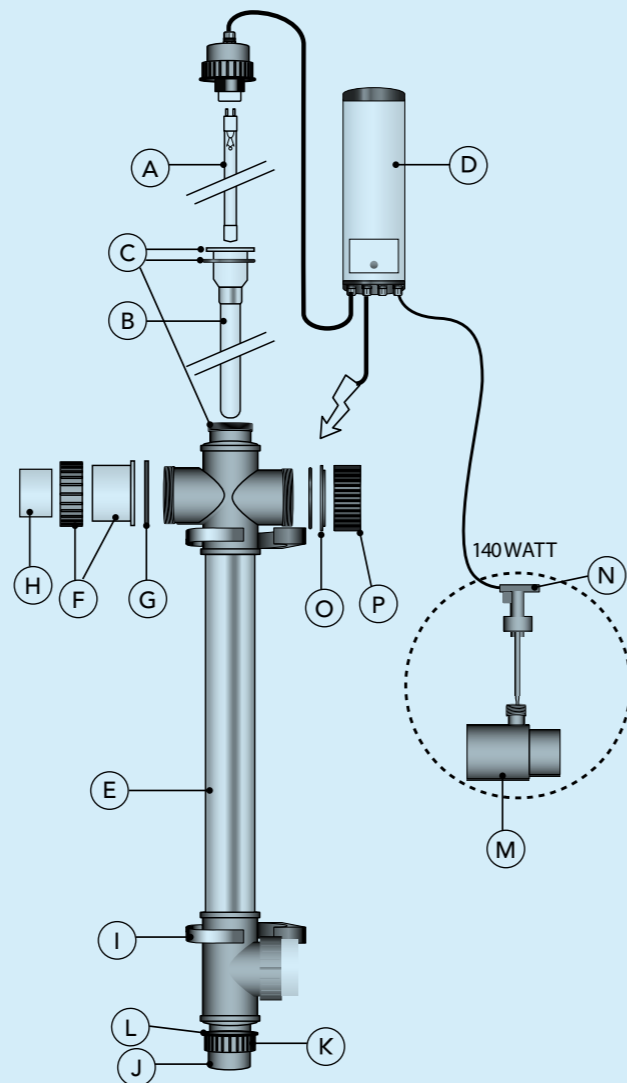

EN

Blue lagoon

UV-C and Pool equipment

PRODUCT CATALOGUE

MEMBER OF:  Sinvest Group BV

Please refer to page 8 for the product information

Blue Lagoon Xpert Duplex UV-C

ART. NUMBER	DESCRIPTION
BP08752	Duplex UV-C 80W
BP08132	Duplex UV-C 140W Amalgam
F980010	Lamp LightTechT5 80W 4P Base X
F980020	A Lamp LightTech T6 140W Amalgam 4P Special Base M AM
QG015	B Quartz glass VSC 80W 933x25 mm
QG012	B Quartz glass VSC 140W 920x30 mm AM
E800912	C O-Ring for quartz sleeve (3 pieces)
EP1080008	D Electrics for Blue Lagoon Duplex 80W
EP130021	D Electrics for Blue Lagoon Duplex 140W incl. flow switch
H170005	E Housing for Blue Lagoon Duplex 80W
H170004	E Housing for Blue Lagoon Duplex 140W
B915000	F 3-Way connection 63mm (2 pieces)
E800944	F 3-Way connection size USA/UK (60,5mm) (2 pieces)
E800941	G O-Ring for 3-way connection (2 pieces)
F990115	H Reduction piece 1,5" female threaded x 63 out 50 in ABS
E801107	I Installation grip 75mm black
F990011BU	J End cap 80W black
F990107	J End cap 140W black
B290010	K Nut for end cap Blue Lagoon Duplex UV-C
3902110	L O-ring EPDM 59,99 x 2,62mm
B290020	M Reduction piece 63/63 3/4" screw-thread for flow switch
B290021	M Reduction piece 60,3/60,3 3/4" screw-thread for flow switch
B290131	N Flow switch 140W amalgam
F990196BU	O Closing lid Duplex UV-C
B290009	P Nut 83,5 x 32mm Blue