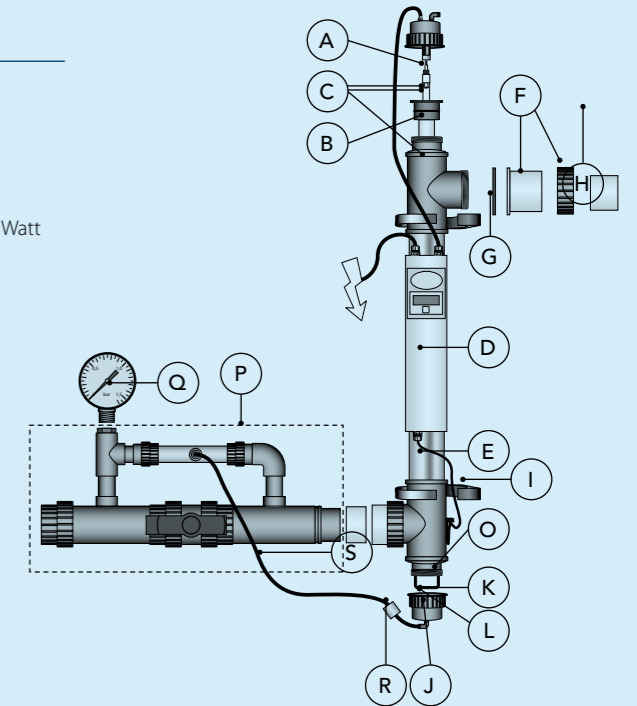

Blue Lagoon AOP Compact Ozone & UV-C

ART. NUMBER	DESCRIPTION
BH03752	AOP Compact Ozone & UV-C 75 Watt
4800033	A AOP Compact Ozone & UV-C lamp 75 Watt
QG025	B Quartz glass sleeve Blue Lagoon AOP Compact Ozone & UV-C 75 Watt
E800912	C O-Ring for quartz sleeve (3 pieces)
EP075008	D Electrics for Blue Lagoon AOP Compact Ozone & UV-C 75 Watt
B220011	E Housing for Blue Lagoon AOP Compact Ozone & UV-C 75 Watt
B915000	F 3-Way connection 63mm (2 pieces)
E800944	F 3-Way connection size USA/UK (60,5 mm) (2 pieces)
E800941	G O-Ring for 3-way connection (2 pieces)
F990115	H Reduction piece 1,5" female threaded x 63 out 50 in ABS
B290006	I Installation grip 75 mm for Blue Lagoon AOP Compact Ozone & UV-C
F990103	J End cap ozone with 1 air plug
B290010	K Nut 70 mm x 33,5 mm
3902095	L O-ring Viton 60 x 3 mm
4800116	O Handgrip complete for Ozone
4800068	P Venturi unit (excl. Manometer)
4800057	Q Manometer
4800015	R Check valve
4800020	S PE hose black for ozone