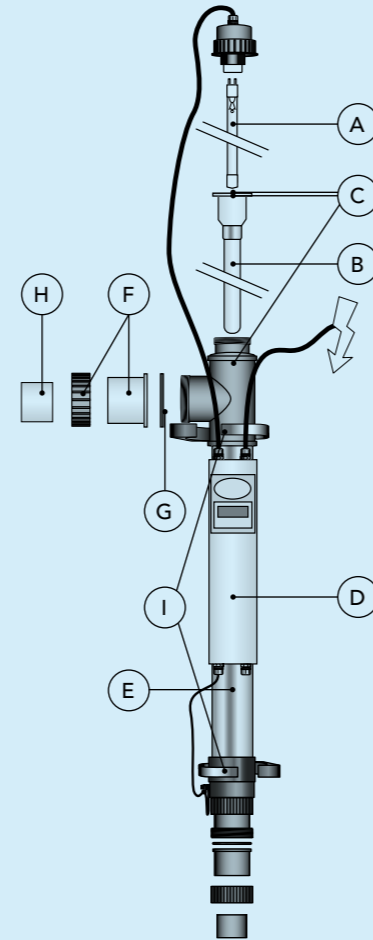

Please refer to page 14 for the product information

Blue Lagoon Saltwater Timer UV-C

ART. NUMBER	DESCRIPTION
BH10402	Saltwater Timer UV-C 40 Watt
BH10752	Saltwater Timer UV-C 75 Watt
E800901P	A Lamp TUV 36T5 4P-SE (40 Watt)
E800902P	A Lamp TUV 36T5 HO 4P-SE (75 Watt)
QG015	B Quartz glass sleeve Saltwater Timer 40/75 Watt
E800912	C O-Ring for quartz sleeve (3 pieces)
EP040008	D Electrics for Blue Lagoon Saltwater Timer UV-C 40 Watt
EP075016	D Electrics for Blue Lagoon Saltwater Timer UV-C 75 Watt
B910003ZW	E Housing for Blue Lagoon Saltwater Timer UV-C 40/75 Watt
B915000	F 3-Way connection 63mm (2 pieces)
E800944	F 3-Way connection size USA/UK (60,5 mm) (2 pieces)
E800941	G O-Ring for 3-way connection (2 pieces)
F990115	H Reduction piece 1,5" female threaded x 63 out 50 in ABS
B290006	I Installation grip 75 mm for Blue Lagoon Saltwater Timer UV-C