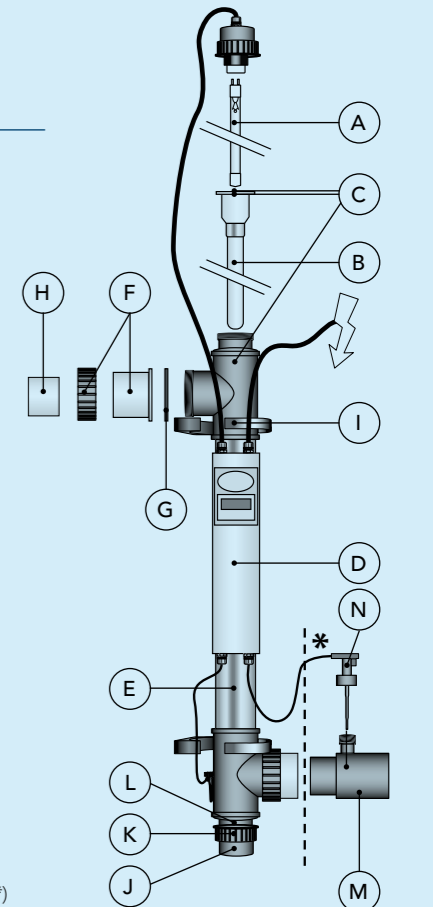

Blue Lagoon Timer UV-C

ART. NUMBER	DESCRIPTION
BH01402	Timer UV-C 40 Watt
BH01752	Timer UV-C 75 Watt
BH01132	Timer UV-C 130 Watt Amalgam*
E800901P	Lamp TUV 36T5 4P-SE (40 Watt)
E800902P	A Lamp TUV 36T5 HO 4P-SE (75 Watt)
E800904	Lamp TUV 130 Watt 4P-SE Amalgam
QG015	B Quartz glass sleeve Timer 40/75 Watt
QG012	B Quartz glass sleeve Timer UV-C Amalgam 130 Watt
E800912	C O-Ring for quartz sleeve (3 pieces)
EP040004	D Electrics for Blue Lagoon Timer UV-C 40 Watt
EP075006	D Electrics for Blue Lagoon Timer UV-C 75 Watt
EP130006	D Electrics for BL Timer UV-C 130 Watt with flow switch
B212003	E Housing for Blue Lagoon Timer UV-C 40/75 Watt
B910003	E Housing for Blue Lagoon Timer UV-C Amalgam 130 Watt
B915000	F 3-Way connection 63mm (2 pieces)
E800944	F 3-Way connection size USA/UK (60,5 mm) (2 pieces)
E800941	G O-Ring for 3-way connection (2 pieces)
F990115	H Reduction piece 1,5" female threaded x 63 out 50 in ABS
B290006	I Installation grip 75 mm for Blue Lagoon Timer UV-C
F990009	J End cap 40/75 Watt
F990010	J End cap amalgam 130 Watt
B290010	K Nut for end cap Blue Lagoon Timer UV-C
3902110	L O-ring for end cap Blue Lagoon Timer UV-C
B290020	M Reduction piece 63/63 3/4" screw-thread for flow switch (only for 130 Watt Amalgam *)
B290021	M Reduction piece 60,3/60,3 3/4" screw-thread for flow switch (only for 130 Watt Amalgam *)
B290018	N Flow switch (only for 130 Watt Amalgam *)