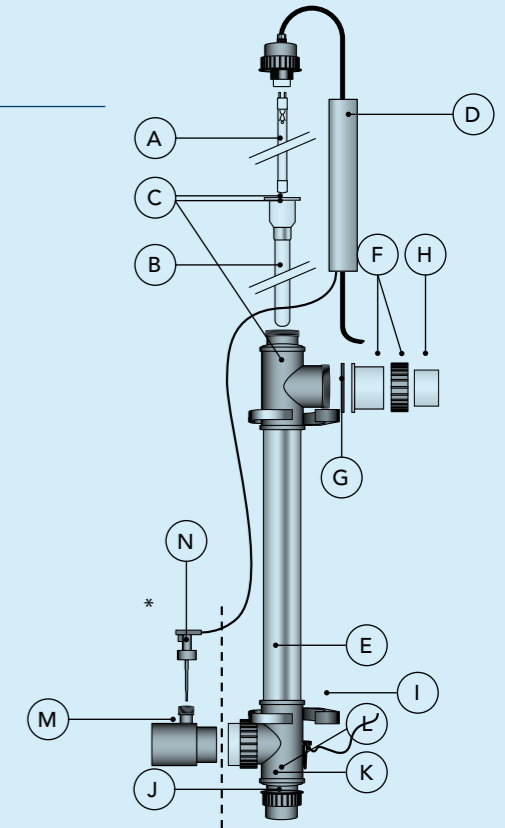

ART. NUMBER	DESCRIPTION
BE02162	Tech UV-C 16 Watt
BE02402	Tech UV-C 40 Watt
BE02752	Tech UV-C 75 Watt
BE03132	Tech UV-C 130 Watt Amalgam*
F980065	A Lamp 16 Watt for Blue Lagoon Tech UV-C
F980002	A Lamp 40 Watt for Blue Lagoon Tech UV-C
F980004	A Lamp 75 Watt for Blue Lagoon Tech UV-C
E800904	Lamp 130 Watt Amalgam for Blue Lagoon Tech UV-C
QG018	B Quartz glass sleeve 16 Watt Tech
QG015	B Quartz glass sleeve Tech/Timer 40/75 Watt
QG012	B Quartz glass sleeve Tech UV-C 130 Watt
E800912	C O-Ring for Quartz sleeve (3 pieces)
EP040011	D Electrics for Blue Lagoon Tech UV-C 16/40 watt
EP075014	D Electrics for Blue Lagoon Tech UV-C 75 Watt
EP130009	D Electrics for Blue Lagoon Tech UV-C 130 Watt + flow switch
B910000	E Housing for Blue Lagoon Tech UV-C 16 Watt
B910002	E Housing for Blue Lagoon Tech UV-C 40/75 Watt
B910005	E Housing for Blue Lagoon Tech UV-C 130 Watt
B915000	F 3-Way connection 63mm (2 pieces)
E800944	F 3-Way connection size USA/UK (60,5 mm) (2 pieces)
E800941	G O-Ring for 3-way connection (2 pieces)
F990115	H Reduction piece 1,5" female threaded x 63 out 50 in ABS
B290006	I Installation grip 75 mm for Blue Lagoon Tech UV-C
F990010	J End cap Blue Lagoon Tech UV-C 130 Watt Amalgam
F990009	J End cap Blue Lagoon Tech 16/40/75 Watt
B290010	K Nut for end cap Blue Lagoon Tech UV-C
3902110	L O-ring EPDM 59,99 x 2,62 mm
B290020	M Reduction piece 63/63 3/4" screw-thread for flow switch (only for 130W Amalgam *)
B290021	M Reduction piece 60,3/60,3 3/4" screw-thread for flow switch (only for 130W Amalgam *)
B290018	N Flow switch (only for 130W Amalgam *)