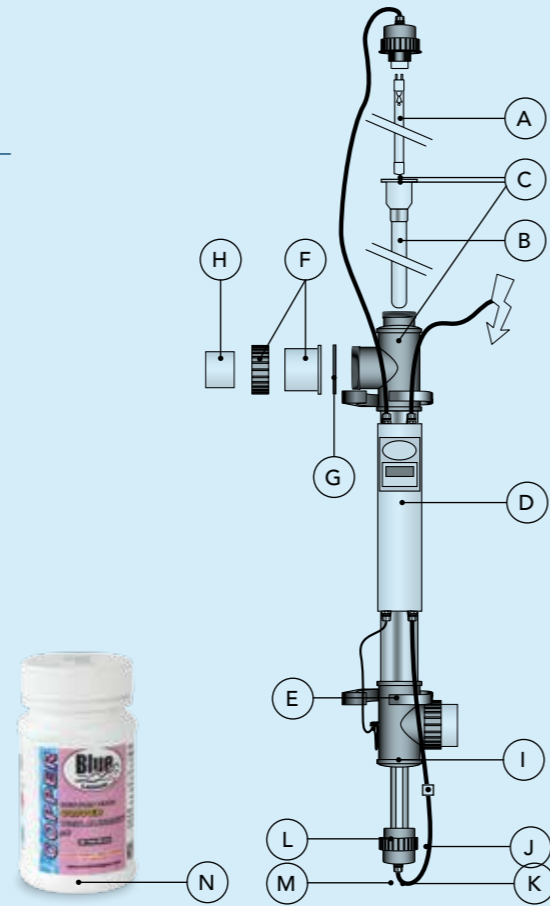

Please refer to page 16 for the product information

Blue Lagoon Copper Ionizer UV-C

ART. NUMBER	DESCRIPTION
BH04402	Copper Ionizer UV-C 40 Watt
BH04752	Copper Ionizer UV-C 75 Watt
B280002	A Lamp voor Blue Lagoon Copper Ionizer UV-C 40 Watt
B280001	A Lamp voor Blue Lagoon Copper Ionizer UV-C 75 Watt
QG017	B Quartz glass sleeve Blue Lagoon Copper Ionizer UV-C 40/75 Watt
E800912	C O-Ring for Quartz sleeve (3 pieces)
EP040007	D Electrics for Blue Lagoon Copper Ionizer UV-C 40 Watt
EP075011	D Electrics for Blue Lagoon Copper Ionizer UV-C 75 Watt
B220002	E Housing for Blue Lagoon Copper Ionizer UV-C 40/75 Watt
B915000	F 3-Way connection 63mm (2 pieces)
E800944	F 3-Way connection size USA/UK (60,5 mm) (2 pieces)
E800941	G O-Ring for 3-way connection (2 pieces)
F990115	H Reduction piece 1,5" female threaded x 63 out 50 in ABS
B290006	I Installation grip 75mm for Blue Lagoon Copper Ionizer UV-C
E801215	J Wire connector
B290010	K Nut 70mm x 33,5mm
B290029	L Copper for Blue Lagoon Copper Ionizer UV-C
B200012	M Replacement set: copper, Blue Lagoon lamp 40 Watt & test strips
B200013	M Replacement set: copper, Blue Lagoon lamp 75 Watt & test strips
B200020	N Test strips voor Blue Lagoon Copper Ionizer UV-C