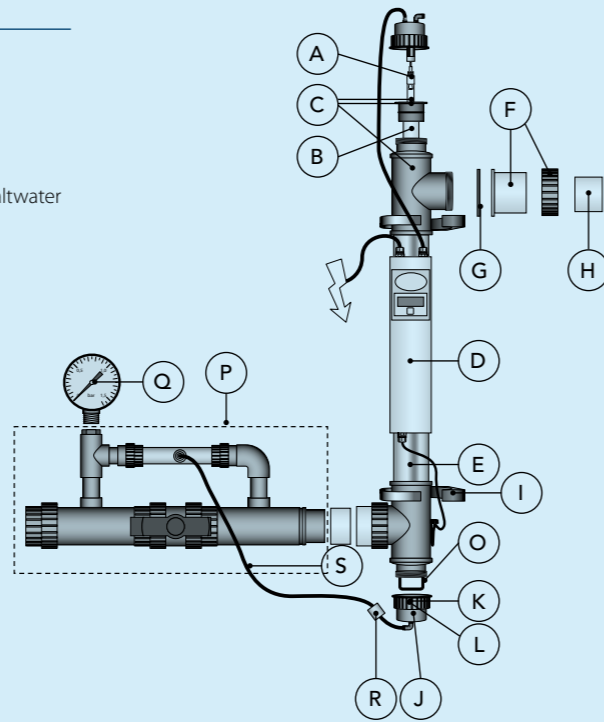

Please refer to page 12 for the product information

Blue Lagoon AOP Compact Ozone & UV-C Saltwater

ART. NUMBER	DESCRIPTION
BH09752	AOP Compact Ozone & UV-C Saltwater 75 Watt
4800033	A AOP Compact Ozone & UV-C Saltwater lamp 75 Watt
QG025	B Quartz glass sleeve Blue Lagoon AOP Compact Ozone & UV-C Saltwater 75 Watt
E800912	C O-Ring for quartz sleeve (3 pieces)
EP075008	D Electrics for Blue Lagoon AOP Compact Ozone & UV-C Saltwater 75 Watt
B220011ZW	E Housing for Blue Lagoon AOP Compact Ozone & UV-C Saltwater 75 Watt
B915000	F 3-Way connection 63mm (2 pieces)
E800944	F 3-Way connection size USA/UK (60,5 mm) (2 pieces)
E800941	G O-Ring for 3-way connection (2 pieces)
F990115	H Reduction piece 1,5" female threaded x 63 out 50 in ABS
B290006	I Installation grip 75 mm for Blue Lagoon AOP Compact Ozone & UV-C Saltwater
F990103	J End cap ozone with 1 air plug
B290010	K Nut 70 mm x 33,5 mm
3902095	L O-ring Viton 60 x 3 mm
4800116	O Handgrip complete for Ozone
4800068	P Venturi unit (excl. Manometer)
4800057	Q Manometer
4800015	R Check valve
4800020	S PE hose black for ozone