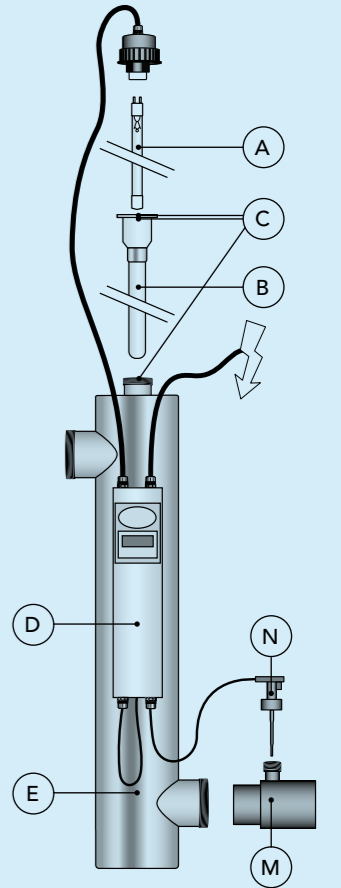

Please refer to page 12 for the product information

Blue Lagoon AOP Compact Ozone & UV-C Saltwater

ART. NUMBER	DESCRIPTION
BH09752	AOP Compact Ozone & UV-C Saltwater 75 Watt
4800033	A AOP Compact Ozone & UV-C Saltwater lamp 75 Watt
QG025	B Quartz glass sleeve Blue Lagoon AOP Compact Ozone & UV-C Saltwater 75 Watt
E800912	C O-Ring for quartz sleeve (3 pieces)
EP075008	D Electrics for Blue Lagoon AOP Compact Ozone & UV-C Saltwater 75 Watt
B220011ZW	E Housing for Blue Lagoon AOP Compact Ozone & UV-C Saltwater 75 Watt
B915000	F 3-Way connection 63mm (2 pieces)
E800944	F 3-Way connection size USA/UK (60,5 mm) (2 pieces)
E800941	G O-Ring for 3-way connection (2 pieces)
F990115	H Reduction piece 1,5" female threaded x 63 out 50 in ABS
B290006	I Installation grip 75 mm for Blue Lagoon AOP Compact Ozone & UV-C Saltwater
F990103	J End cap ozone with 1 air plug
B290010	K Nut 70 mm x 33,5 mm
3902095	L O-ring Viton 60 x 3 mm
4800116	O Handgrip complete for Ozone
4800068	P Venturi unit (excl. Manometer)
4800057	Q Manometer
4800015	R Check valve
4800020	S PE hose black for ozone

Please refer to page 9 for the product information

Blue Lagoon Inox UV-C

ART. NUMBER	DESCRIPTION
BP02752	Inox UV-C 75 Watt
BP02132	Inox UV-C 130 Watt Amalgam
E800902P	A Lamp TUV 36T5 HO 4P-SE (75 Watt)
E800904	Lamp TUV 130 Watt 4P-SE Amalgam
QG015	B Quartz glass sleeve Inox UV-C 75 Watt
QG012	B Quartz glass sleeve Inox UV-C 130 Watt
E800912	C O-Ring for quartz sleeve (3 pieces)
EP075010.1	D Electrics for Blue Lagoon Inox 75 Watt incl. flow switch
EP130007	D Electrics for Blue Lagoon Inox 130 Watt incl. flow switch
B212002	E Housing for Blue Lagoon Inox
B290020	M Reduction piece 63/63 3/4" screw-thread for flow switch
B290021	M Reduction piece 60,3/60,3 3/4" screw-thread for flow switch
B290018	N Flow switch