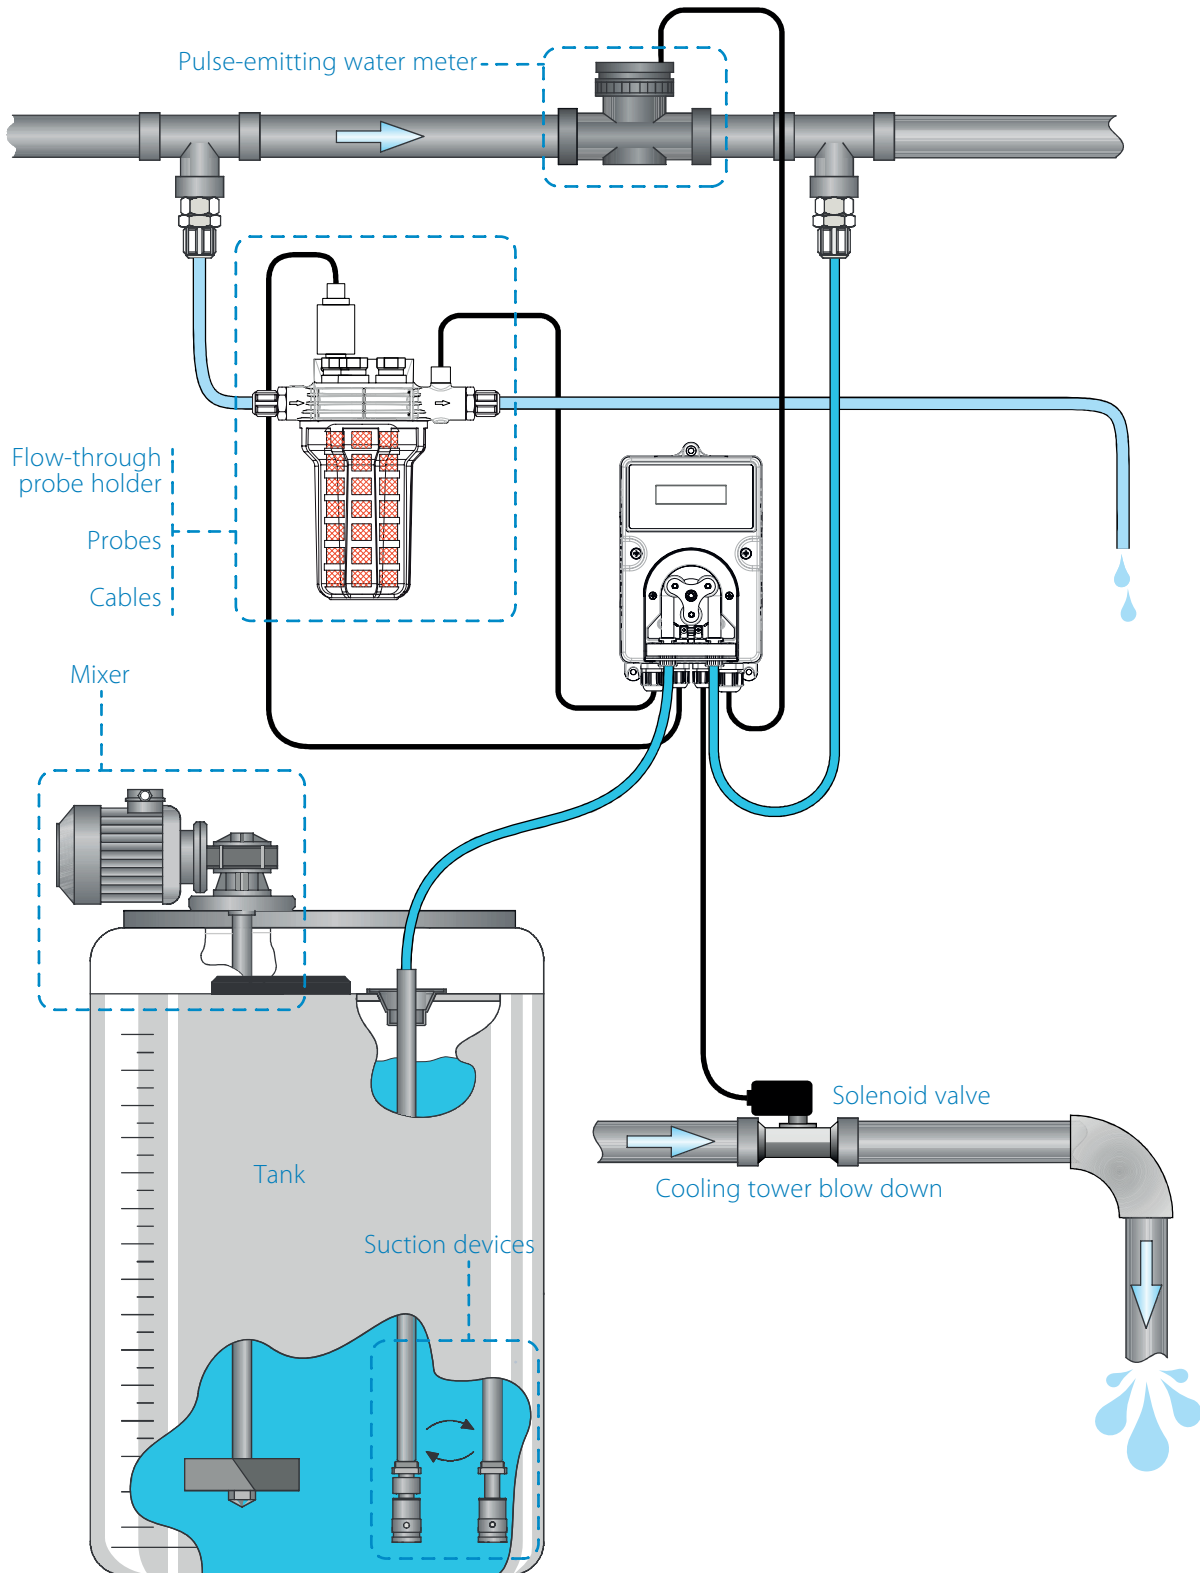

# Peristaltic Pump Accessories

## Flow-through probe holder

Model	Temp [°C]	Pressure [bar]	Body	Flow sensor	Probes	Code
PSS7	40	6	Blue PP + transparent PMMA	Not included - Ø12	Not included	9900103021
PSS8-A		2	PP + transparent PMMA			9900103087