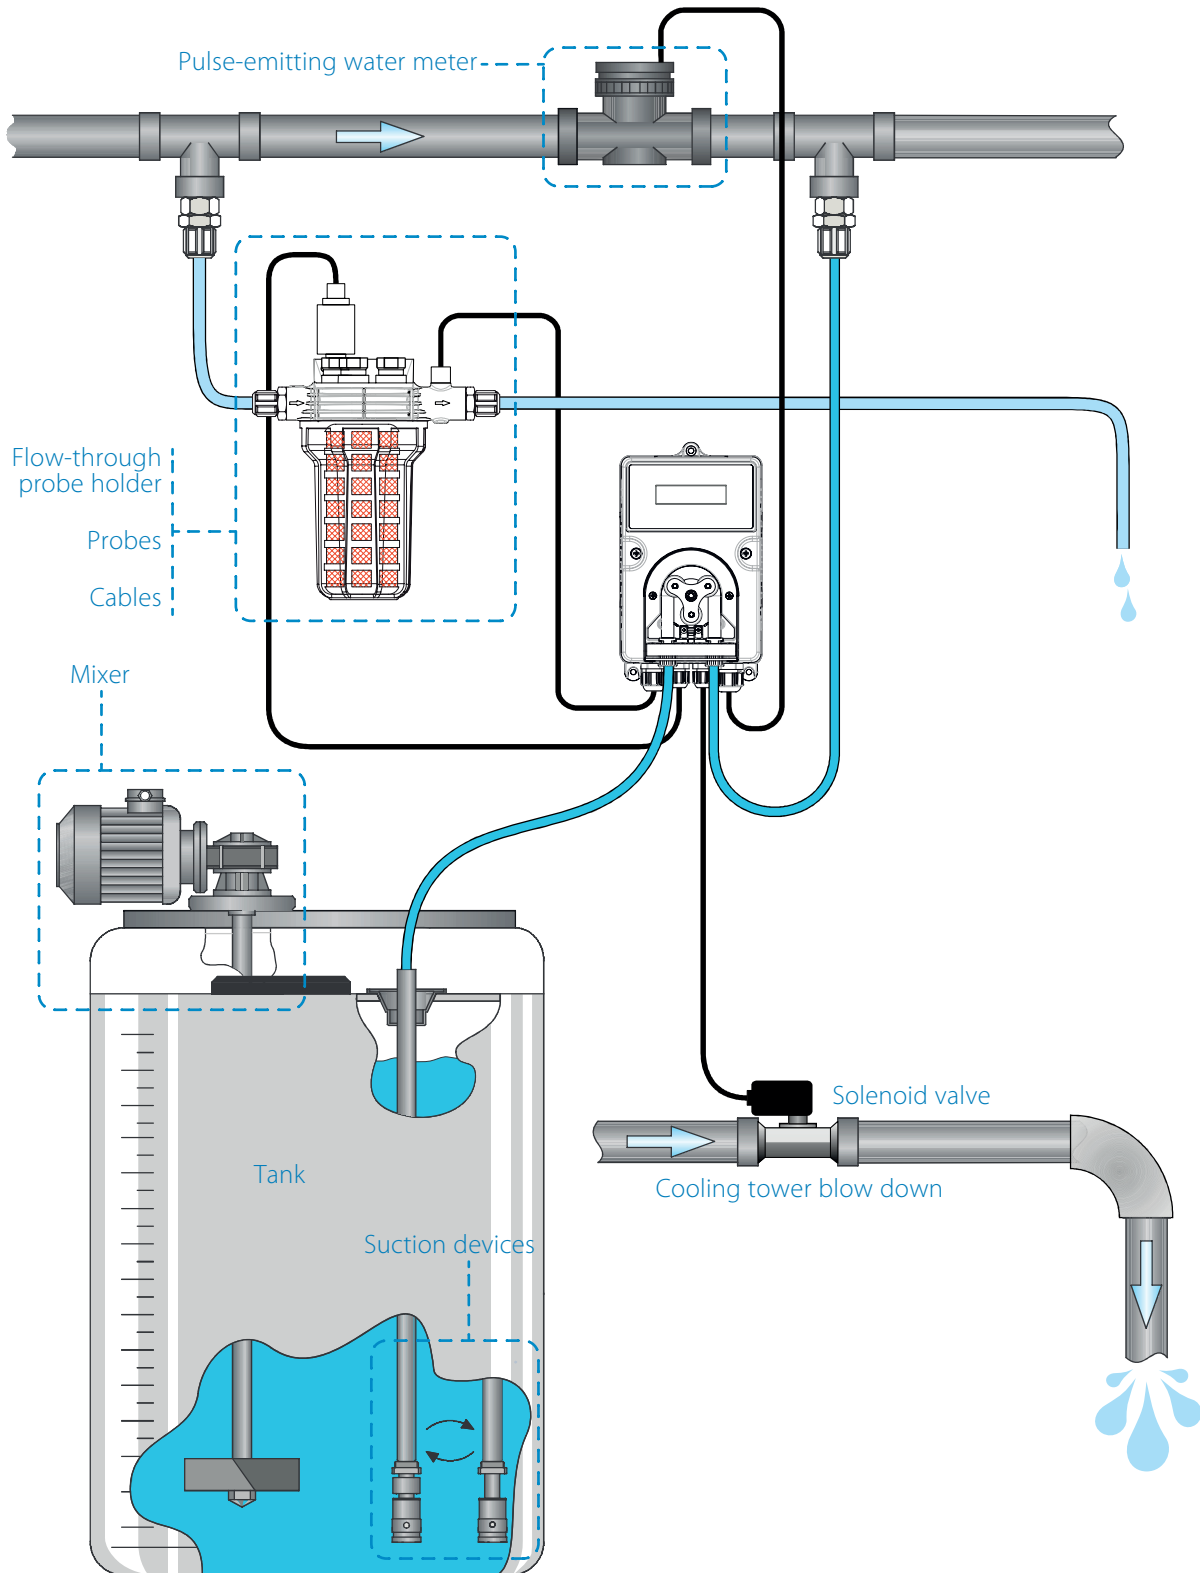

Peristaltic Pump Accessories

Flow-through probe holder

Model	Temp [°C]	Pressure [bar]	Body	Flow sensor	Probes	Code
PSS7	40	6	Blue PP + transparent PMMA	Not included - Ø12	Not included	9900103021
PSS8-A		2	PP + transparent PMMA			9900103087