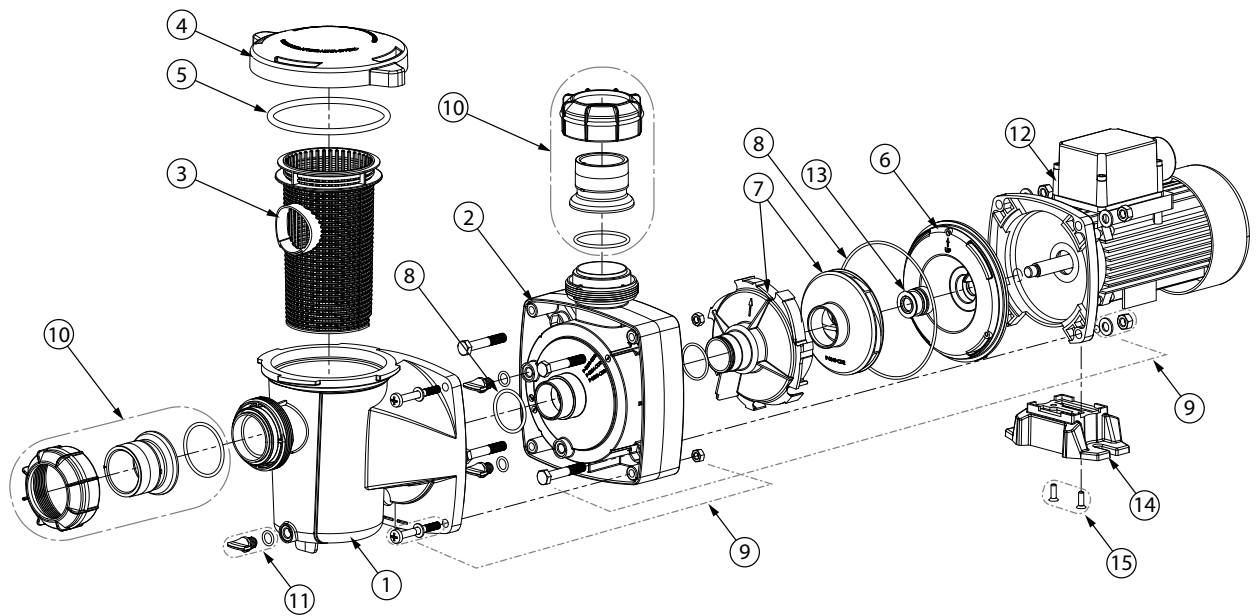

FREEFLO®

FREEFLO[®]

Replacement Parts

No.	Part No.	Description	Part No. Includes*
1	R0001	Strainer Pot - Unions 50mm metric	1
2	R0004	Pump Housing - Unions 50mm metric	1
3	R0007	Strainer Basket	1
4	R0008	Strainer Pot Lid	1
5	R0009	O-ring	1
6	R0010	Seal Plate	1
7	R0011	Kit Impeller-Diffuser 0,25KW	1
	R0012	Kit Impeller-Diffuser 0,37KW	1
	R0013	Kit Impeller-Diffuser 0,55KW	1
	R0014	Kit Impeller-Diffuser 0,75KW	1
	R0015	Kit Impeller-Diffuser 1,10KW	1
8	R0016	O-Ring Sealing Kit	3
9	R0017	Bolt Hardware Kit	Kit
10	R0018	Union Kit - 50mm	1
	R0019	Union Kit - 1-1/2"	1
11	R0020	Drain Plug and O-ring	1
12	R0021	Motor - Mono Phase 0,25 & 0,37kW	1
	R0022	Motor - Mono Phase 0,55kW	1
	R0023	Motor - Mono Phase 0,75kW	1
	R0024	Motor - Mono Phase 1,10kW	1
13	R0025	Mechanical Seal	1
14	R0026	Motor Base	1
15	R0027	Screw kit for Motor Base	2

* PART NUMBER INCLUDES REQUIRED QUANTITY PER PRODUCT