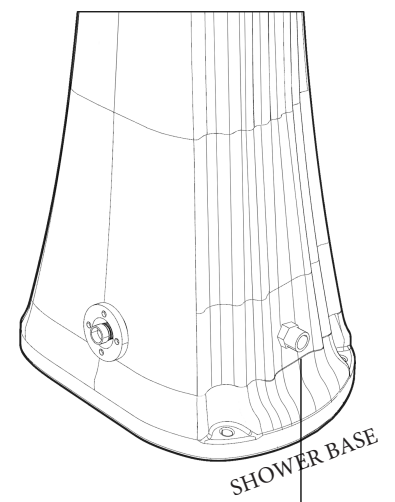

HAPPY ONE

SOLAR SHOWER

AVIVA
AQUA

DIMENSIONS

fastening system

water supply

safety valve / cover cap

COD. F100

COD. F120

DESCRIPTION

Structure made of HD polyethylene available in the colours in the catalogue

Two-year-warranty for manufacturing defects

Ex-works returns