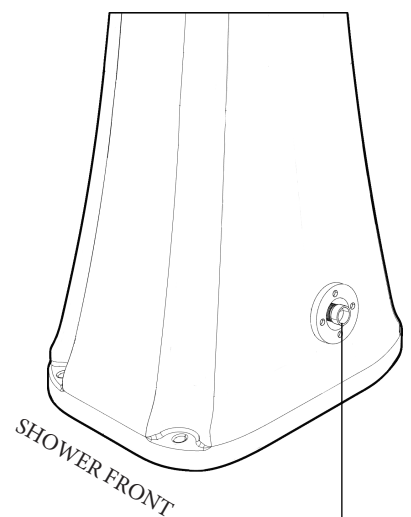

HAPPY ONE

SOLAR SHOWER

AVIVA
AQUA

DIMENSIONS

fastening system

water supply

safety valve / cover cap

COD. F100

COD. F120

DESCRIPTION

Structure made of HD polyethylene available in the colours in the catalogue

Two-year-warranty for manufacturing defects

Ex-works returns