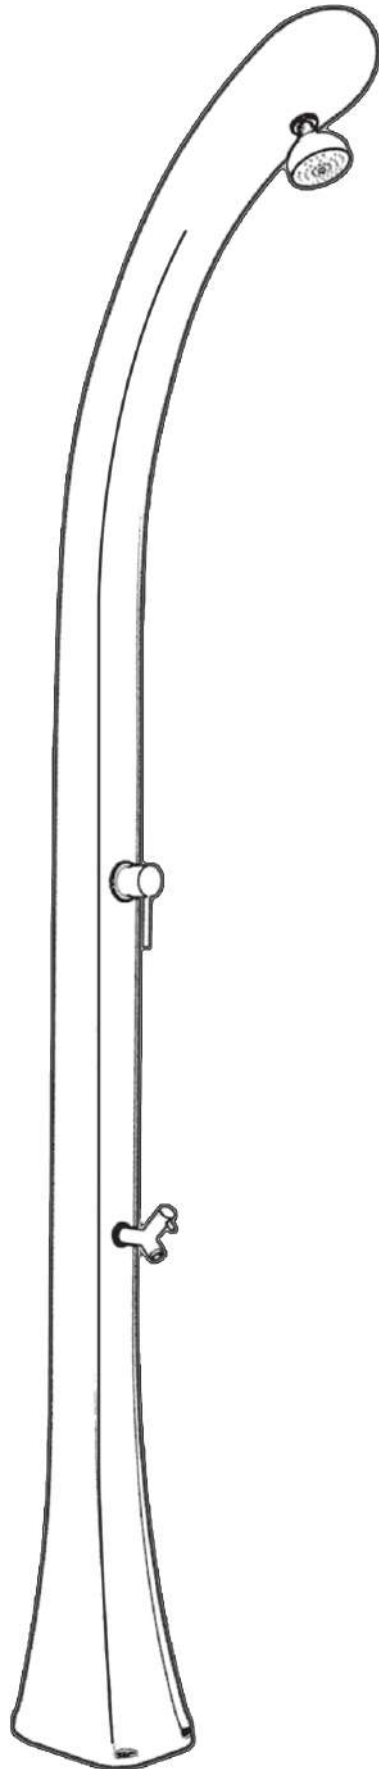

HAPPY ONE

SOLAR SHOWER

AVIVA
AQUA

DIMENSIONS

fastening system

water supply

safety valve / cover cap

COD. F100

COD. F120

DESCRIPTION

Structure made of HD polyethylene available in the colours in the catalogue

Two-year-warranty for manufacturing defects

Ex-works returns