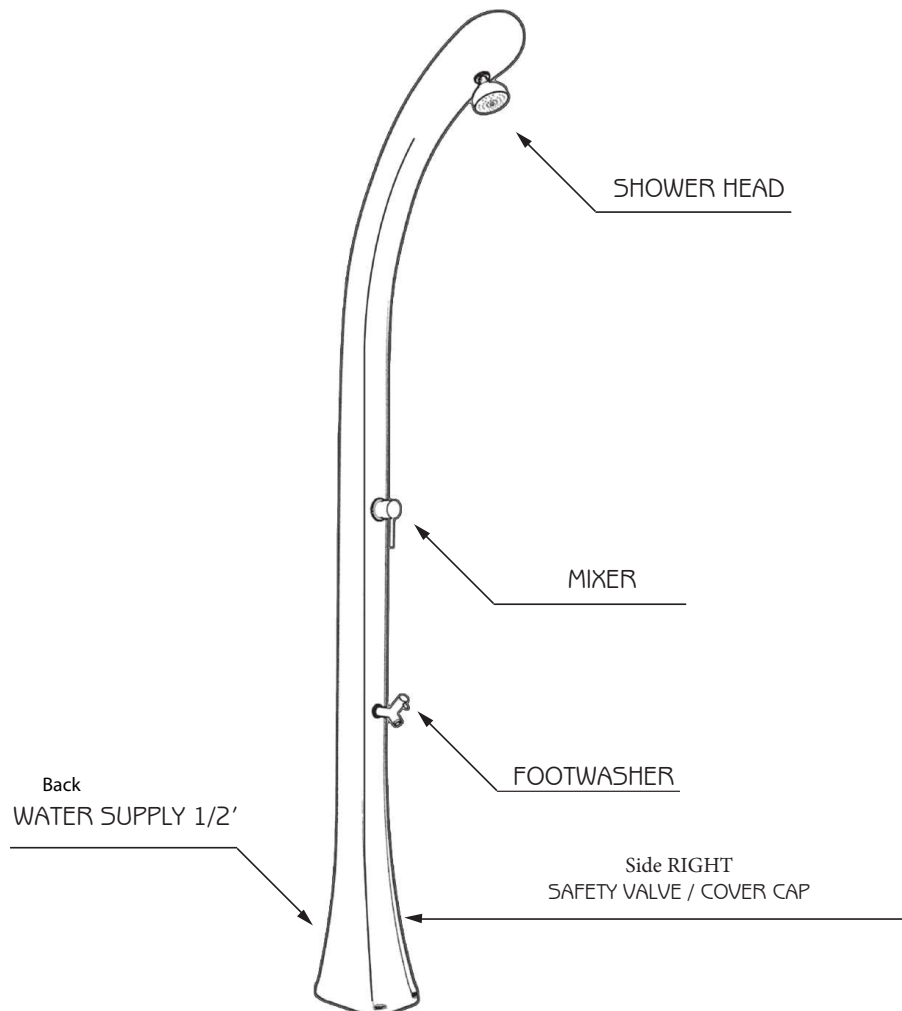

HAPPY ONE

SOLAR SHOWER

AVIVA
AQUA

DIMENSIONS

fastening system

water supply

safety valve / cover cap

COD. F100

COD. F120

DESCRIPTION

Structure made of HD polyethylene available in the colours in the catalogue

Two-year-warranty for manufacturing defects

Ex-works returns