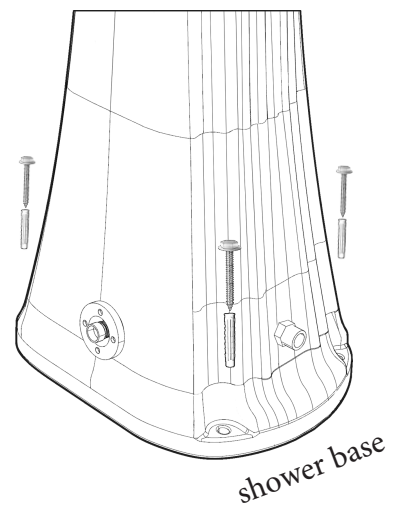

HAPPY ONE

SOLAR SHOWER

AVIVA
AQUA

DIMENSIONS

fastening system

water supply

safety valve / cover cap

COD. F100

COD. F120

DESCRIPTION

Structure made of HD polyethylene available in the colours in the catalogue

Two-year-warranty for manufacturing defects

Ex-works returns