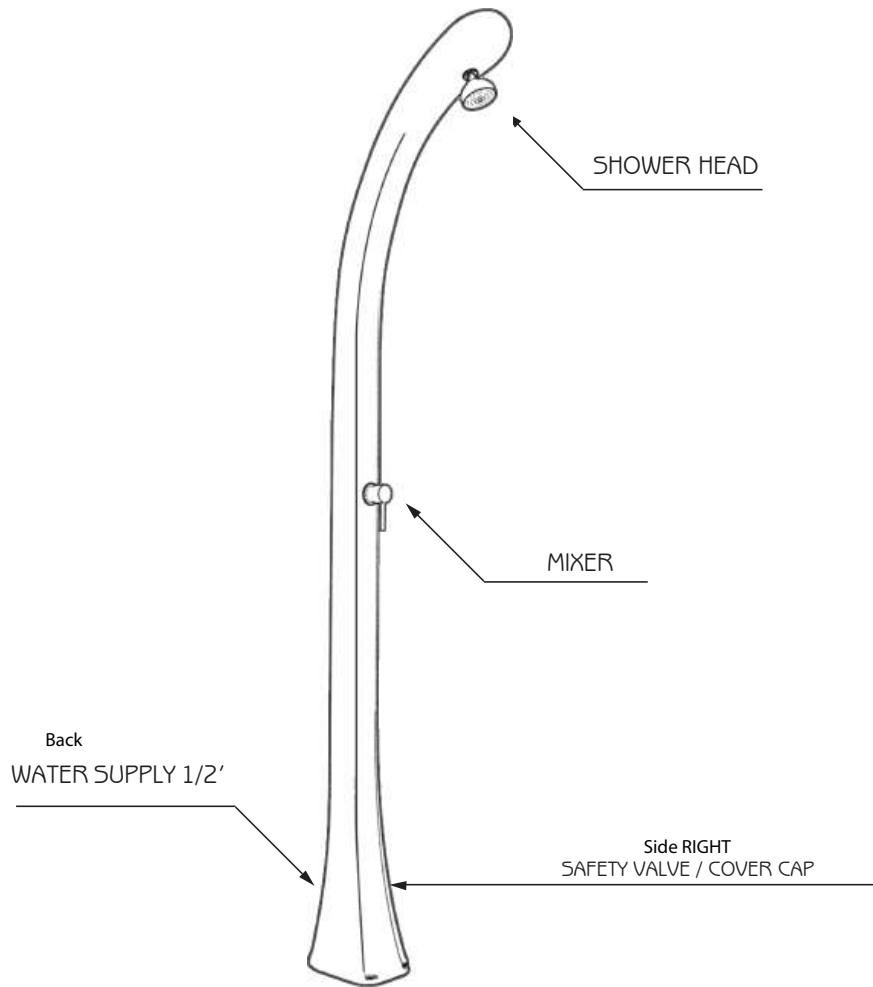

HAPPY ONE

SOLAR SHOWER

AVIVA
AQUA

DIMENSIONS

fastening system

water supply

safety valve / cover cap

COD. F100

COD. F120

DESCRIPTION

Structure made of HD polyethylene available in the colours in the catalogue

Two-year-warranty for manufacturing defects

Ex-works returns