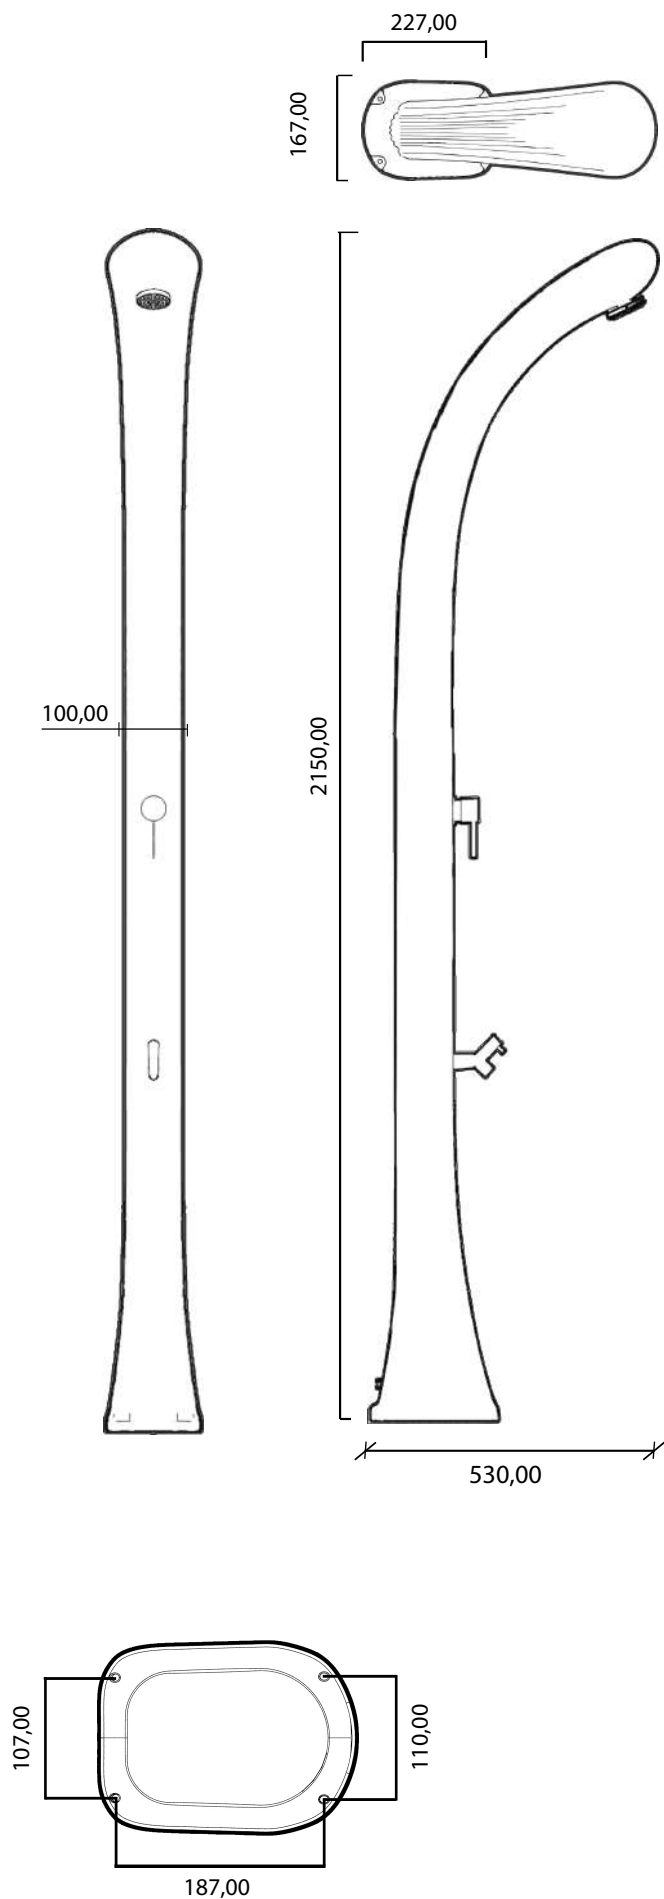

HAPPY ONE

SOLAR SHOWER

AVIVA
AQUA

DIMENSIONS

fastening system

water supply

safety valve / cover cap

COD. F100

COD. F120

DESCRIPTION

Structure made of HD polyethylene available in the colours in the catalogue

Two-year-warranty for manufacturing defects

Ex-works returns