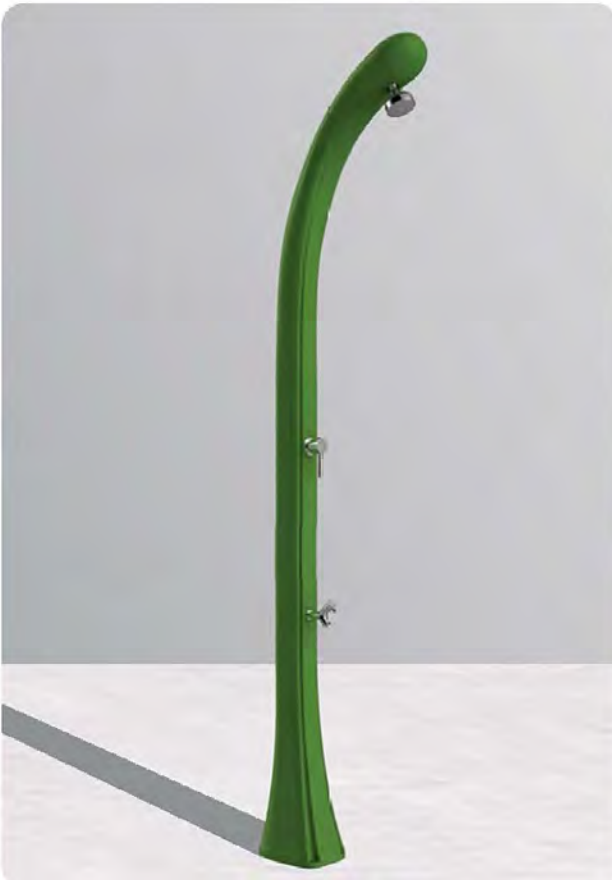

HAPPY ONE F 100

HAPPY ONE F 120

#### DOCCIA SOLARE

- SOFFIONE • MISCELATORE
- REALIZZATA IN RESINA COLORATA IN MASSA
- ACCESSORI IN OTTONE E ABS CROMATO

#### SOLAR SHOWER

- SHOWER HEAD • MIXER
- REALIZED IN POLYETHYLENE HD MASS COLOURED
- ACCESSORIES IN CHROMED BRASS AND CHROME ABS

#### DOUCHE SOLAIRE

- POMME DE DOUCHE • MITIGEUR
- FABRIQUÉ EN RESIN COLORATION MASSIVE
- ACCESSOIRES EN LAITON CHROMÉ ET ABS CHROME