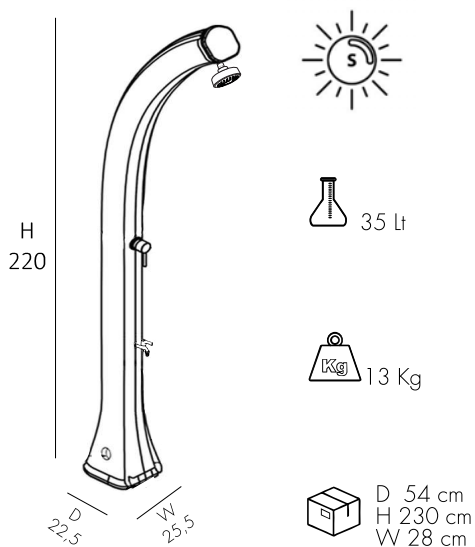

## HAPPY XL H 400

- DOCCIA SOLARE**
- SOFFIONE • MISCELATORE
  - REALIZZATA IN RESINA COLORATA IN MASSA
  - ACCESSORI IN OTTONE E ABS CROMATO

- SOLAR SHOWER**
- SHOWER HEAD • MIXER
  - REALIZED IN POLYETHYLENE HD MASS COLOURED
  - ACCESSORIES IN CHROMED BRASS AND CHROME ABS

- DOUCHE SOLAIRE**
- POMME DE DOUCHE • MITIGEUR
  - FABRIQUÉ EN RESIN COLORATION MASSIVE
  - ACCESSOIRES EN LAITON CHROMÉ ET ABS CHROME

- SOLARDUSCHE**
- DUSCHKOPF • MISCHER
  - HERGESTELLT MIT EINGEFÄRBTEN POLYETHYLEN
  - ACCESSOIRES IN MESSING UND ABS VERCROMT

## HAPPY XL H 420

- DOCCIA SOLARE**
- SOFFIONE • MISCELATORE • LAVAPIEDI
  - REALIZZATA IN RESINA COLORATA IN MASSA
  - ACCESSORI IN OTTONE E ABS CROMATO

- SOLAR SHOWER**
- SHOWER HEAD • MIXER • FOOTWASHER
  - REALIZED IN POLYETHYLENE HD MASS COLOURED
  - ACCESSORIES IN CHROMED BRASS AND CHROME ABS