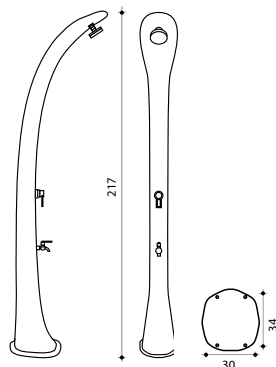

Green
DS-C720VE

32 L

**FOOT RINSE
INCLUDED**

FEATURES

- USES THE SUN'S ENERGY
- INNOVATIVE DESIGN
- AVAILABLE IN 5 COLOURS
- INCLUDING FOOT RINSE
- EASY INSTALLATION
- RECYCLABLE PEHD

SPECIFICATIONS

Materials	HD Polyethylene	Pedestal dimensions	30 x 34 cm
Weight	9.5kg	Fixing kit	Included
Capacity	32 L	Warranty	2 years
Height	217cm		