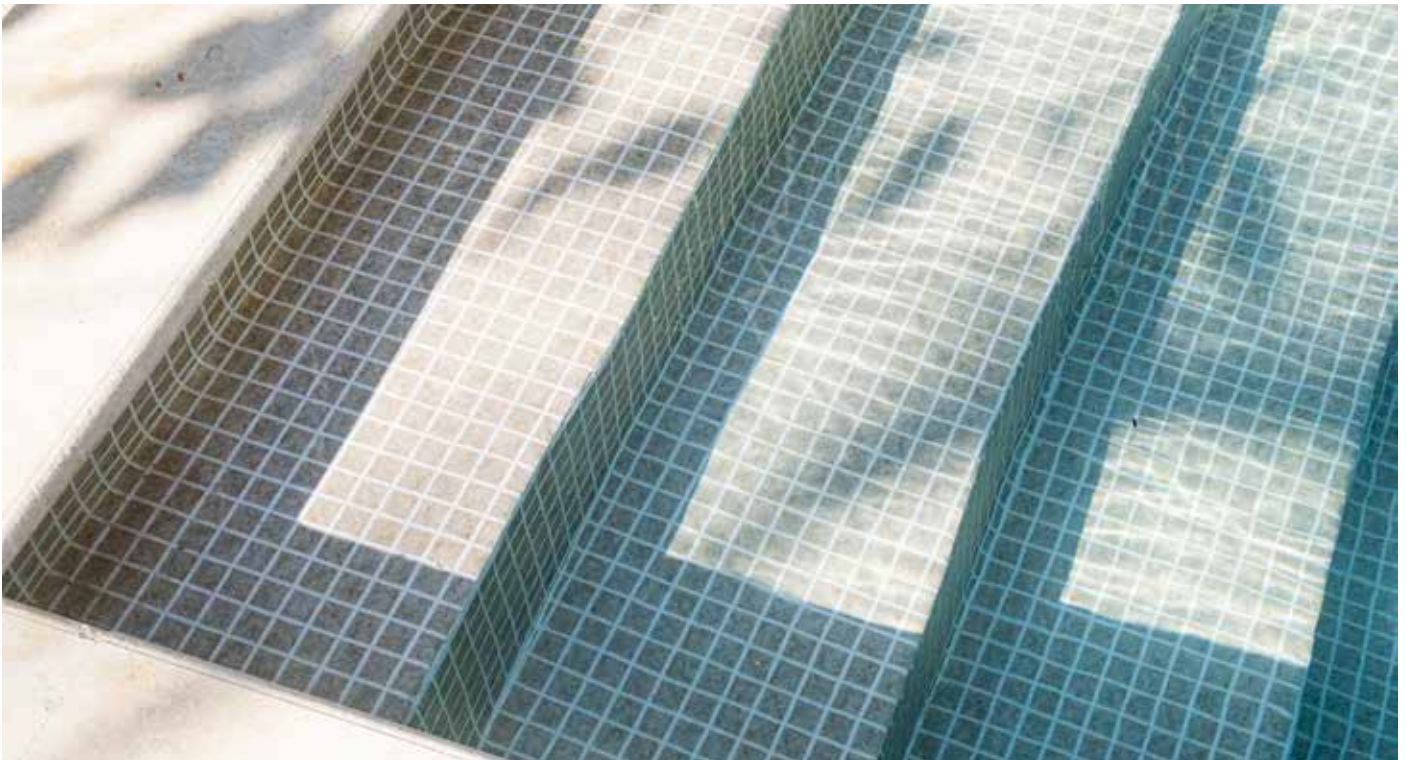

12 YEARS

Waterproofing

34°C

Temp.

5 YEARS

Stain Resistance

5 YEARS

Chlorine
Lightfastness

NF
15836-2

YES ✓

Antislip
Propertiesties

YES ✓