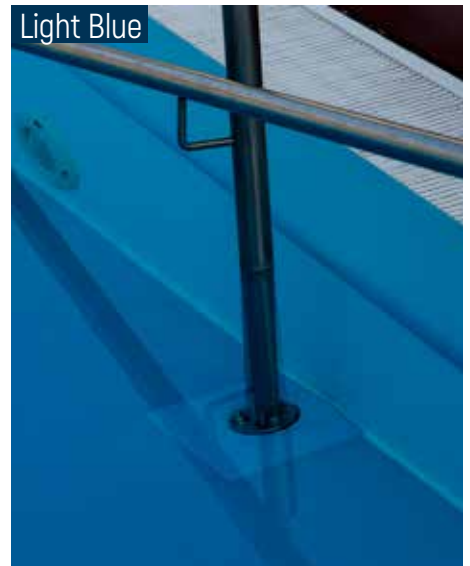

ElvaFlex

Translations pages 8-9

ElvaFlex's uniquely durable, phthalate-free formula was designed for extreme resistance to intense UV radiation, severe weather conditions, and corrosive chemicals.

ElvaFlex is the ultimate solution for large-scale water parks, public pools, natural pools and specialized mineral pools, hot tubs, and other aquatic facilities.

With proper care and maintenance, ElvaFlex will maintain its integrity, including its flexibility, throughout the lifespan of almost any pool.

ElvaFlex's unique formulation eliminates almost any type of migration from the PVC membrane into the surrounding water, and thus it outperforms any other water-seal solution, in both extremely hot and extremely cold weather conditions.

Over the last 30 years, ElvaFlex's

Light Blue