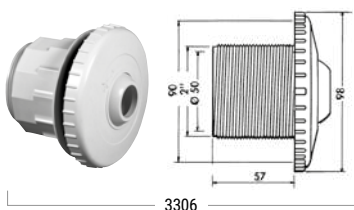

## C SERIES

Code	Reference	Colour	Ball Ø mm	Flow (m³/h)	Pool type	Threaded connection	Slip connection
3310	Cofies multi-directional outlet	White	20	5/6	Concrete	ext 2"/int 1,5"	–
3312	Cofies multi-directional outlet	White	20	5/6	Concrete	ext 2"/int 1,5"	–
3304	Cofies multi-directional outlet	White	20	5/6	Concrete	ext 2"	int 50 mm
3306	Cofies multi-directional outlet + locknut	White	20	5/6	Fiberglass	ext 2"	int 50 mm
3344	Cofies multi-directional outlet + locknut	White	20	5/6	Fiberglass	ext 2"/int 1,5"	–
3315	Cofies multi-directional outlet	White	20	5/6	Liner	ext 2"	int 50 mm
3315SA	Cofies multi-directional outlet	Sand	20	5/6	Liner	ext 2"	int 50 mm
3315LG	Cofies multi-directional outlet	Light gray	20	5/6	Liner	ext 2"	int 50 mm
3315DGR	Cofies multi-directional outlet	Dark gray	20	5/6	Liner	ext 2"	int 50 mm
3321	Cofies multi-directional outlet + locknut	White	20	5/6	Panel	ext 2"	int 50 mm

## K SERIES

Code	Reference	Colour	Ball Ø mm	Flow (m³/h)	Pool type	Threaded connection	Slip connection
060500206400	BOF 20 multi-directional outlet	White	20	5	Concrete	–	63 mm (PN10)
060500205100	BOF 21 multi-directional outlet	White	20	6	Concrete	–	50 mm/40 mm

### C SERIES

Code	Reference	Colour	Regulation range	Flow (m³/h)	Pool type	Threaded connection	Slip connection
3318	2" adjustable outlet	White	35% / 65% / 100%	10	Concrete	2"	63 mm
3319	2" adjustable outlet	White	35% / 65% / 100%	10	Liner	2"	63 mm