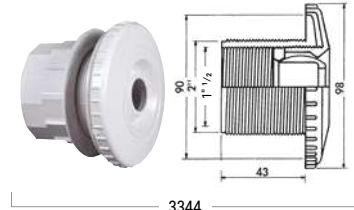

## C SERIES

Code	Reference	Colour	Ball Ø mm	Flow (m³/h)	Pool type	Threaded connection	Slip connection
3310	Cofies multi-directional outlet	White	20	5/6	Concrete	ext 2"/int 1,5"	–
3312	Cofies multi-directional outlet	White	20	5/6	Concrete	ext 2"/int 1,5"	–
3304	Cofies multi-directional outlet	White	20	5/6	Concrete	ext 2"	int 50 mm
3306	Cofies multi-directional outlet + locknut	White	20	5/6	Fiberglass	ext 2"	int 50 mm
3344	Cofies multi-directional outlet + locknut	White	20	5/6	Fiberglass	ext 2"/int 1,5"	–
3315	Cofies multi-directional outlet	White	20	5/6	Liner	ext 2"	int 50 mm
3315SA	Cofies multi-directional outlet	Sand	20	5/6	Liner	ext 2"	int 50 mm
3315LG	Cofies multi-directional outlet	Light gray	20	5/6	Liner	ext 2"	int 50 mm
3315DGR	Cofies multi-directional outlet	Dark gray	20	5/6	Liner	ext 2"	int 50 mm
3321	Cofies multi-directional outlet + locknut	White	20	5/6	Panel	ext 2"	int 50 mm

## K SERIES

Code	Reference	Colour	Ball Ø mm	Flow (m³/h)	Pool type	Threaded connection	Slip connection
060500206400	BOF 20 multi-directional outlet	White	20	5	Concrete	–	63 mm (PN10)
060500205100	BOF 21 multi-directional outlet	White	20	6	Concrete	–	50 mm/40 mm

### C SERIES

Code	Reference	Colour	Regulation range	Flow (m³/h)	Pool type	Threaded connection	Slip connection
3318	2" adjustable outlet	White	35% / 65% / 100%	10	Concrete	2"	63 mm
3319	2" adjustable outlet	White	35% / 65% / 100%	10	Liner	2"	63 mm