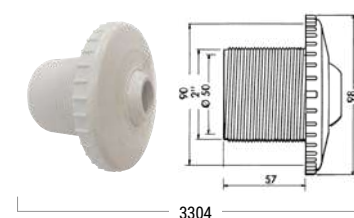

## C SERIES

Code	Reference	Colour	Ball Ø mm	Flow (m³/h)	Pool type	Threaded connection	Slip connection
3310	Cofies multi-directional outlet	White	20	5/6	Concrete	ext 2"/int 1,5"	–
3312	Cofies multi-directional outlet	White	20	5/6	Concrete	ext 2"/int 1,5"	–
3304	Cofies multi-directional outlet	White	20	5/6	Concrete	ext 2"	int 50 mm
3306	Cofies multi-directional outlet + locknut	White	20	5/6	Fiberglass	ext 2"	int 50 mm
3344	Cofies multi-directional outlet + locknut	White	20	5/6	Fiberglass	ext 2"/int 1,5"	–
3315	Cofies multi-directional outlet	White	20	5/6	Liner	ext 2"	int 50 mm
3315SA	Cofies multi-directional outlet	Sand	20	5/6	Liner	ext 2"	int 50 mm
3315LG	Cofies multi-directional outlet	Light gray	20	5/6	Liner	ext 2"	int 50 mm
3315DGR	Cofies multi-directional outlet	Dark gray	20	5/6	Liner	ext 2"	int 50 mm
3321	Cofies multi-directional outlet + locknut	White	20	5/6	Panel	ext 2"	int 50 mm

## K SERIES

Code	Reference	Colour	Ball Ø mm	Flow (m³/h)	Pool type	Threaded connection	Slip connection
060500206400	BOF 20 multi-directional outlet	White	20	5	Concrete	–	63 mm (PN10)
060500205100	BOF 21 multi-directional outlet	White	20	6	Concrete	–	50 mm/40 mm

### C SERIES

Code	Reference	Colour	Regulation range	Flow (m³/h)	Pool type	Threaded connection	Slip connection
3318	2" adjustable outlet	White	35% / 65% / 100%	10	Concrete	2"	63 mm
3319	2" adjustable outlet	White	35% / 65% / 100%	10	Liner	2"	63 mm