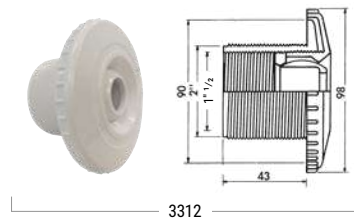

## C SERIES

Code	Reference	Colour	Ball Ø mm	Flow (m³/h)	Pool type	Threaded connection	Slip connection
3310	Cofies multi-directional outlet	White	20	5/6	Concrete	ext 2"/int 1,5"	–
3312	Cofies multi-directional outlet	White	20	5/6	Concrete	ext 2"/int 1,5"	–
3304	Cofies multi-directional outlet	White	20	5/6	Concrete	ext 2"	int 50 mm
3306	Cofies multi-directional outlet + locknut	White	20	5/6	Fiberglass	ext 2"	int 50 mm
3344	Cofies multi-directional outlet + locknut	White	20	5/6	Fiberglass	ext 2"/int 1,5"	–
3315	Cofies multi-directional outlet	White	20	5/6	Liner	ext 2"	int 50 mm
3315SA	Cofies multi-directional outlet	Sand	20	5/6	Liner	ext 2"	int 50 mm
3315LG	Cofies multi-directional outlet	Light gray	20	5/6	Liner	ext 2"	int 50 mm
3315DGR	Cofies multi-directional outlet	Dark gray	20	5/6	Liner	ext 2"	int 50 mm
3321	Cofies multi-directional outlet + locknut	White	20	5/6	Panel	ext 2"	int 50 mm

## K SERIES

Code	Reference	Colour	Ball Ø mm	Flow (m³/h)	Pool type	Threaded connection	Slip connection
060500206400	BOF 20 multi-directional outlet	White	20	5	Concrete	–	63 mm (PN10)
060500205100	BOF 21 multi-directional outlet	White	20	6	Concrete	–	50 mm/40 mm

### C SERIES

Code	Reference	Colour	Regulation range	Flow (m³/h)	Pool type	Threaded connection	Slip connection
3318	2" adjustable outlet	White	35% / 65% / 100%	10	Concrete	2"	63 mm
3319	2" adjustable outlet	White	35% / 65% / 100%	10	Liner	2"	63 mm