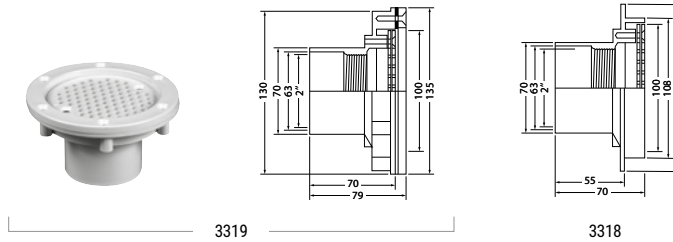

## Bottom return fittings - High flow

### SP SERIES

Code	Reference	Colour	Regulation range	Flow (m³/h)	Pool type	Threaded connection	Slip connection
SP1425	2" floor adjustable outlet	White	0% - 100%	12	Concrete	1,5" fip/2" MIP	-

### C SERIES

Code	Reference	Colour	Regulation range	Flow (m³/h)	Pool type	Threaded connection	Slip connection
3318	2" adjustable outlet	White	35% / 65% / 100%	10	Concrete	2"	63 mm
3319	2" adjustable outlet	White	35% / 65% / 100%	10	Liner	2"	63 mm

### K SERIES

Code	Reference	Colour	Regulation range	Flow (m³/h)	Pool type	Threaded connection	Slip connection
060510002000	BIF 2" adjustable outlet	White	0% - 100%	12	Concrete	ext 2"	int 50 mm
060511002000	BIFL 2" adjustable outlet	White	0% - 100%	12	Liner	ext 2"	int 50 mm