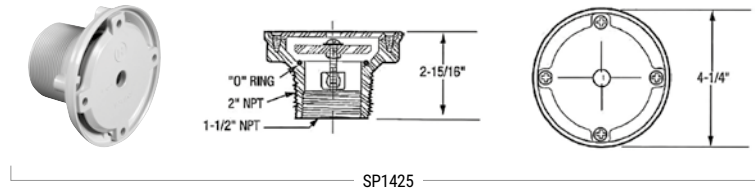

## C SERIES

Code	Reference	Colour	Ball Ø mm	Flow (m³/h)	Pool type	Threaded connection	Slip connection
3310	Cofies multi-directional outlet	White	20	5/6	Concrete	ext 2"/int 1,5"	–
3312	Cofies multi-directional outlet	White	20	5/6	Concrete	ext 2"/int 1,5"	–
3304	Cofies multi-directional outlet	White	20	5/6	Concrete	ext 2"	int 50 mm
3306	Cofies multi-directional outlet + locknut	White	20	5/6	Fiberglass	ext 2"	int 50 mm
3344	Cofies multi-directional outlet + locknut	White	20	5/6	Fiberglass	ext 2"/int 1,5"	–
3315	Cofies multi-directional outlet	White	20	5/6	Liner	ext 2"	int 50 mm
3315SA	Cofies multi-directional outlet	Sand	20	5/6	Liner	ext 2"	int 50 mm
3315LG	Cofies multi-directional outlet	Light gray	20	5/6	Liner	ext 2"	int 50 mm
3315DGR	Cofies multi-directional outlet	Dark gray	20	5/6	Liner	ext 2"	int 50 mm
3321	Cofies multi-directional outlet + locknut	White	20	5/6	Panel	ext 2"	int 50 mm

## K SERIES

Code	Reference	Colour	Ball Ø mm	Flow (m³/h)	Pool type	Threaded connection	Slip connection
060500206400	BOF 20 multi-directional outlet	White	20	5	Concrete	–	63 mm (PN10)
060500205100	BOF 21 multi-directional outlet	White	20	6	Concrete	–	50 mm/40 mm

### C SERIES

Code	Reference	Colour	Regulation range	Flow (m³/h)	Pool type	Threaded connection	Slip connection
3318	2" adjustable outlet	White	35% / 65% / 100%	10	Concrete	2"	63 mm
3319	2" adjustable outlet	White	35% / 65% / 100%	10	Liner	2"	63 mm