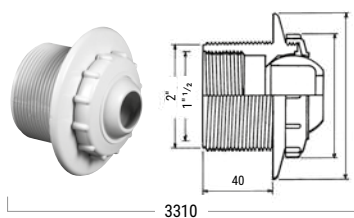

## C SERIES

Code	Reference	Colour	Ball Ø mm	Flow (m³/h)	Pool type	Threaded connection	Slip connection
3310	Cofies multi-directional outlet	White	20	5/6	Concrete	ext 2"/int 1,5"	–
3312	Cofies multi-directional outlet	White	20	5/6	Concrete	ext 2"/int 1,5"	–
3304	Cofies multi-directional outlet	White	20	5/6	Concrete	ext 2"	int 50 mm
3306	Cofies multi-directional outlet + locknut	White	20	5/6	Fiberglass	ext 2"	int 50 mm
3344	Cofies multi-directional outlet + locknut	White	20	5/6	Fiberglass	ext 2"/int 1,5"	–
3315	Cofies multi-directional outlet	White	20	5/6	Liner	ext 2"	int 50 mm
3315SA	Cofies multi-directional outlet	Sand	20	5/6	Liner	ext 2"	int 50 mm
3315LG	Cofies multi-directional outlet	Light gray	20	5/6	Liner	ext 2"	int 50 mm
3315DGR	Cofies multi-directional outlet	Dark gray	20	5/6	Liner	ext 2"	int 50 mm
3321	Cofies multi-directional outlet + locknut	White	20	5/6	Panel	ext 2"	int 50 mm

## K SERIES

Code	Reference	Colour	Ball Ø mm	Flow (m³/h)	Pool type	Threaded connection	Slip connection
060500206400	BOF 20 multi-directional outlet	White	20	5	Concrete	–	63 mm (PN10)
060500205100	BOF 21 multi-directional outlet	White	20	6	Concrete	–	50 mm/40 mm

### C SERIES

Code	Reference	Colour	Regulation range	Flow (m³/h)	Pool type	Threaded connection	Slip connection
3318	2" adjustable outlet	White	35% / 65% / 100%	10	Concrete	2"	63 mm
3319	2" adjustable outlet	White	35% / 65% / 100%	10	Liner	2"	63 mm

### K SERIES

Code	Reference	Colour	Regulation range	Flow (m³/h)	Pool type	Threaded connection	Slip connection
060510002000	BIF 2" adjustable outlet	White	0% - 100%	12	Concrete	ext 2"	int 50 mm
060511002000	BIFL 2" adjustable outlet	White	0% - 100%	12	Liner	ext 2"	int 50 mm