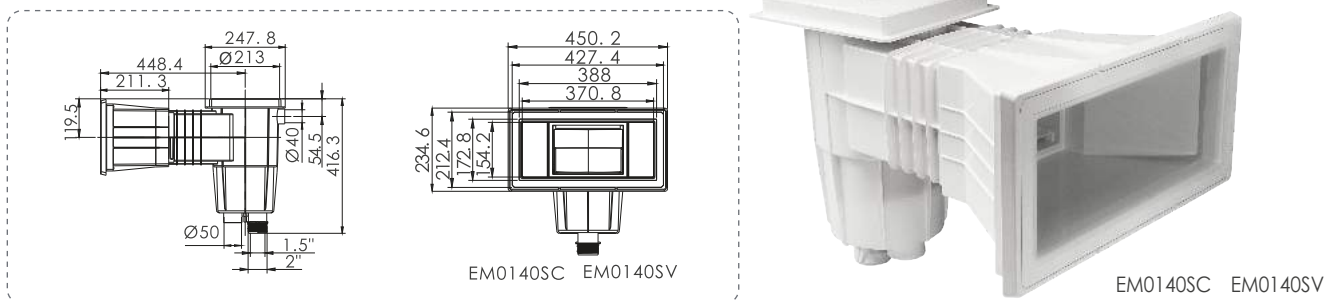

9.5L Wide Mouth Wall Skimmer EM0020

Code	Model	Connection	Application	Flow Rate (L/min)
91601002	EM0020-RV	1.5" Internal Threaded	Vinyl Pool	150
91601001	EM0020-RC	1.5" Internal Threaded	Concrete Pool	150

15L Standard Wall Skimmer EM0130

EM0130SC EM0130SV

Code	Model	Connection	Application	Flow Rate (L/min)
91600315	EM0130-SC	1.5" and 2" Internal Threaded and 1.5" Solvent Internal	Concrete Pool	150 - 200
91600316	EM0130-SV	1.5" and 2" Internal Threaded and 1.5" Solvent Internal	Vinyl Pool	150 - 200
91600320	EM0130TS-SV	1.5" and 2" Internal Threaded and 1.5" Solvent Internal	Vinyl Pool (without brass inserts)	150 - 200

15L Wide Mouth Wall Skimmer EM0140

EM0140SC EM0140SV

Code	Model	Connection	Application	Flow Rate (L/min)
91601013	EM0140-SC	1.5" and 2" Internal Threaded and 1.5" Solvent Internal	Concrete Pool	150 - 200
91601014	EM0140-SV	1.5" and 2" Internal Threaded and 1.5" Solvent Internal	Vinyl Pool	150 - 200
91601016	EM0140TS-SC	1.5" and 2" Internal Threaded and 1.5" Solvent Internal	Concrete Pool (without brass inserts)	150 - 200
91601017	EM0140TS-SV	1.5" and 2" Internal Threaded and 1.5" Solvent Internal	Vinyl Pool (without brass inserts)	150 - 200