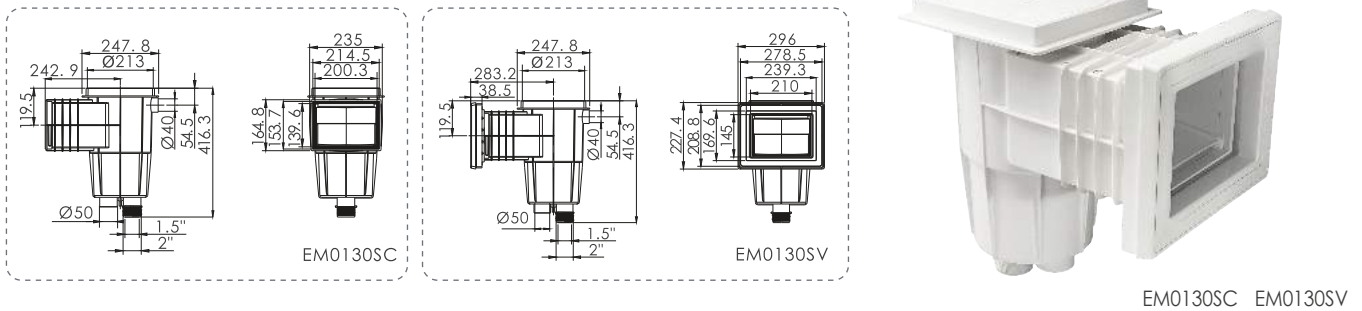

Outlet Fittings Skimmer

9.5L Wall Skimmer EM0010

Code	Model	Connection	Application	Flow Rate (L/min)
91600302	EM0010-RV	1.5" Internal Threaded	Vinyl Pool	150
91600301	EM0010-RC	1.5" Internal Threaded	Concrete Pool	150

9.5L Wide Mouth Wall Skimmer EM0020

Code	Model	Connection	Application	Flow Rate (L/min)
91601002	EM0020-RV	1.5" Internal Threaded	Vinyl Pool	150
91601001	EM0020-RC	1.5" Internal Threaded	Concrete Pool	150

15L Standard Wall Skimmer EM0130

EM0130SC EM0130SV

Code	Model	Connection	Application	Flow Rate (L/min)
91600315	EM0130-SC	1.5" and 2" Internal Threaded and 1.5" Solvent Internal	Concrete Pool	150 - 200
91600316	EM0130-SV	1.5" and 2" Internal Threaded and 1.5" Solvent Internal	Vinyl Pool	150 - 200
91600320	EM0130TS-SV	1.5" and 2" Internal Threaded and 1.5" Solvent Internal	Vinyl Pool (without brass inserts)	150 - 200

15L Wide Mouth Wall Skimmer EM0140

EM0140SC EM0140SV

Code	Model	Connection	Application	Flow Rate (L/min)
91601013	EM0140-SC	1.5" and 2" Internal Threaded and 1.5" Solvent Internal	Concrete Pool	150 - 200
91601014	EM0140-SV	1.5" and 2" Internal Threaded and 1.5" Solvent Internal	Vinyl Pool	150 - 200
91601016	EM0140TS-SC	1.5" and 2" Internal Threaded and 1.5" Solvent Internal	Concrete Pool (without brass inserts)	150 - 200
91601017	EM0140TS-SV	1.5" and 2" Internal Threaded and 1.5" Solvent Internal	Vinyl Pool (without brass inserts)	150 - 200