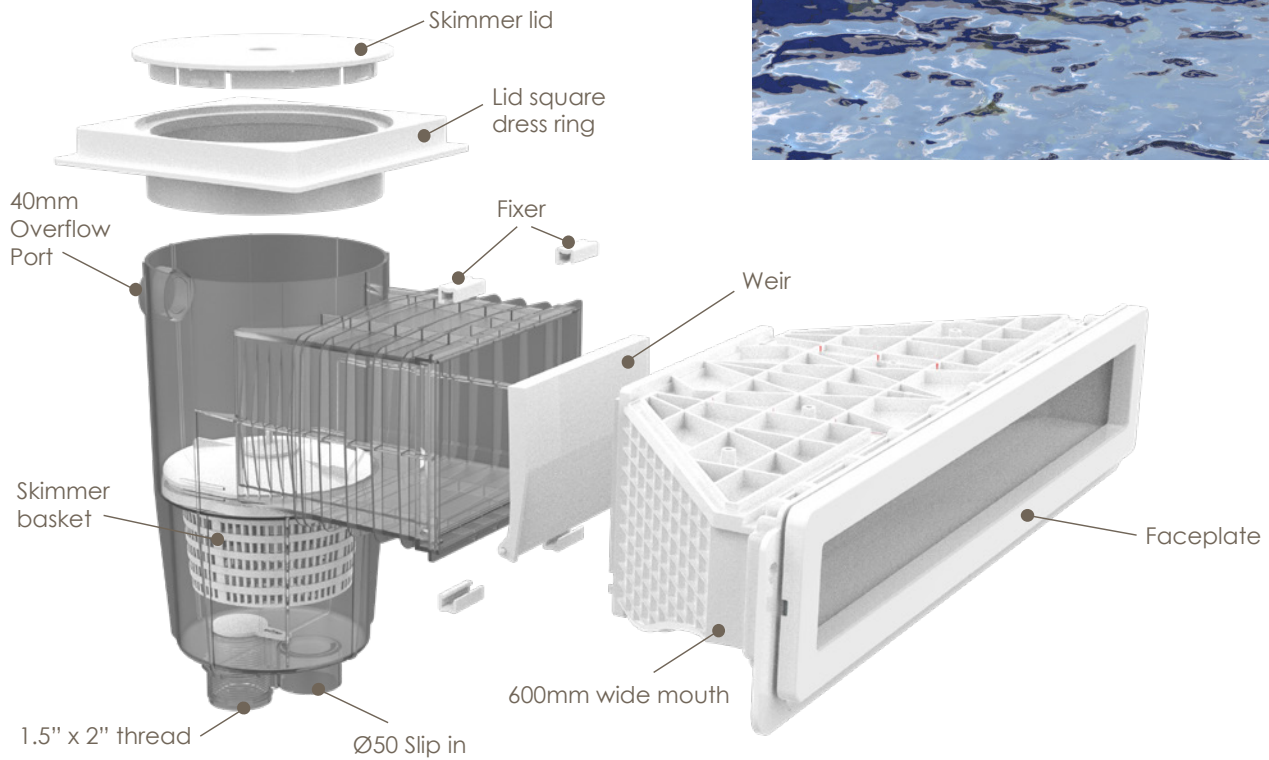

# Outlet Fittings

## Surface Skimmer

### Elegant & functional

This 600mm wide surface skimmer enables the water line to be close to the pool deck level and creates an elegant finish similar to an overflow pool. A wide skimmer mouth and a large basket maximize water circulation and skimming efficiency.

### 15L Surface Wall Skimmer EM0180

EM0180SC EM0180SV

Code	Model	Connection	Application	Flow Rate (L/min)
91601022	EM0180-SC	1.5" and 2" Internal Threaded and 1.5" Solvent Internal	Concrete Pool	150 - 200
91601023	EM0180-SV	1.5" and 2" Internal Threaded and 1.5" Solvent Internal	Vinyl Pool	150 - 200
91601024	EM0180TS-SC	1.5" and 2" Internal Threaded and 1.5" Solvent Internal	Concrete Pool (without brass inserts)	150 - 200
91601025	EM0180TS-SV	1.5" and 2" Internal Threaded and 1.5" Solvent Internal	Vinyl Pool (without brass inserts)	150 - 200