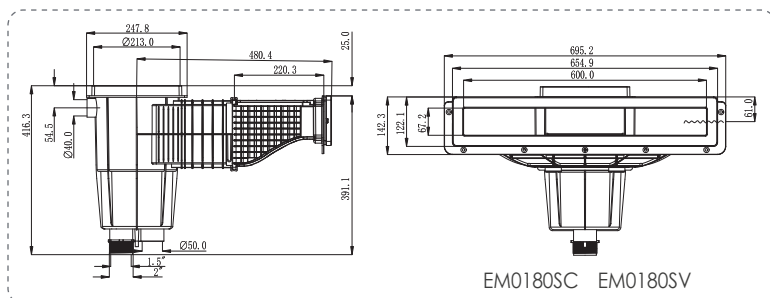

### Elegant & functional

This 600mm wide surface skimmer enables the water line to be close to the pool deck level and creates an elegant finish similar to an overflow pool. A wide skimmer mouth and a large basket maximize water circulation and skimming efficiency.

### 15L Surface Wall Skimmer EM0180

EM0180SC EM0180SV

Code	Model	Connection	Application	Flow Rate (L/min)
91601022	EM0180-SC	1.5" and 2" Internal Threaded and 1.5" Solvent Internal	Concrete Pool	150 - 200
91601023	EM0180-SV	1.5" and 2" Internal Threaded and 1.5" Solvent Internal	Vinyl Pool	150 - 200
91601024	EM0180TS-SC	1.5" and 2" Internal Threaded and 1.5" Solvent Internal	Concrete Pool (without brass inserts)	150 - 200
91601025	EM0180TS-SV	1.5" and 2" Internal Threaded and 1.5" Solvent Internal	Vinyl Pool (without brass inserts)	150 - 200