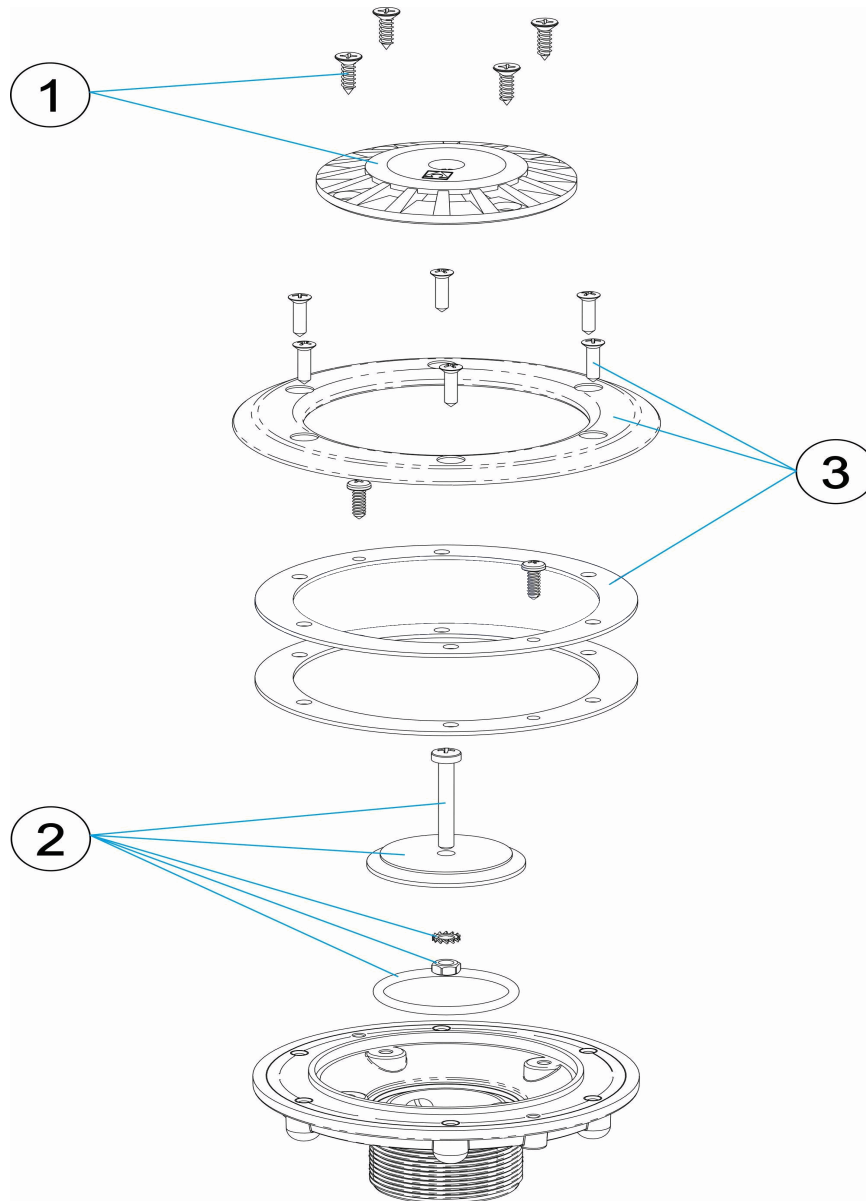

CODE **00340, 00340CL090, 00340CL129, 00340CL144**

DESCRIPTION: **BOTTOM NOZZLE LINER**

POS	CODE	DESCRIPTION	QUANTITY	POS	CODE	DESCRIPTION	QUANTITY
1	* 4402042203	INLET DIFFUSER PLATE		3	* 4402042201	INLET FLANGE	
1	* 4402040046	INLET DIFFUSER PLATE		3	* 4402040047	INLET FLANGE	
1	* 4402040069	INLET DIFFUSER PLATE		3	* 4402040071	INLET FLANGE	
1	* 4402040070	INLET DIFFUSER PLATE		3	* 4402040072	INLET FLANGE	
2	4402040801	REGULATING DISC					

CODE                    **00340, 00340CL090, 00340CL129, 00340CL144**DESCRIPTION: **BOTTOM NOZZLE LINER****OBSERVATIONS**

POS	CODE	OBSERVATIONS
1	* 4402042203	FOR: 00340 WHITE
1	* 4402040046	FOR: 00340CL090 BEIGE
1	* 4402040069	FOR: 00340CL129 GREY
1	* 4402040070	FOR: 00340CL144 ANTHRACITE
3	* 4402042201	FOR: 00340 WHITE
3	* 4402040047	FOR: 00340CL090 BEIGE
3	* 4402040071	FOR: 00340CL129 GREY
3	* 4402040072	FOR: 00340CL144 ANTHRACITE