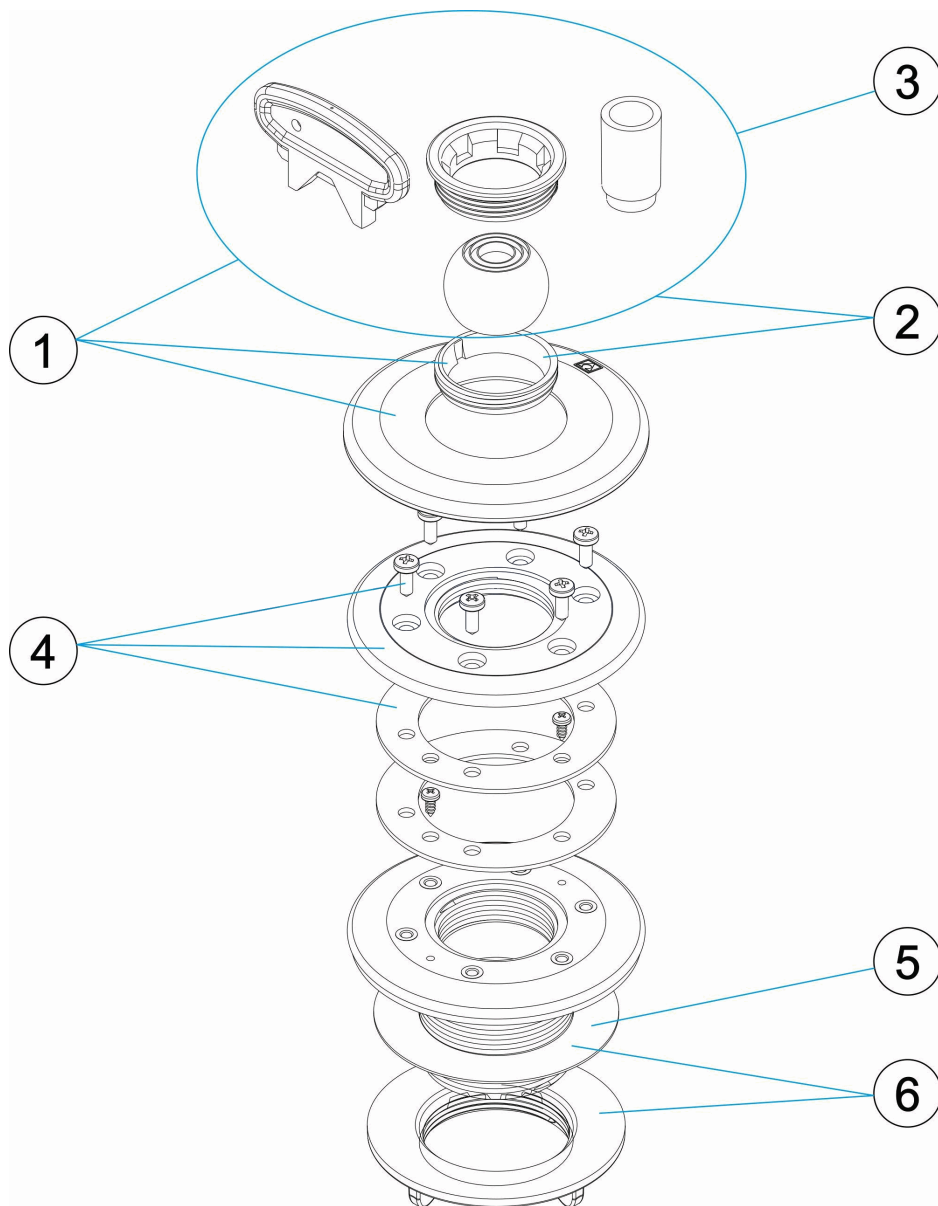

CODE **00330, 00330CL090, 00330CL129, 00330CL144**

DESCRIPTION: **MULTIFLOW RETURN INLET PREF. POOL LINER**

POS	CODE	DESCRIPTION	QUANTITY	POS	CODE	DESCRIPTION	QUANTITY
1	* 4402040301	MULTIFLOW EYEBALL ASSEMBLY		3	* 4402043701	BALL + NUT	
1	* 4402040051	MULTIFLOW EYEBALL ASSEMBLY		3	* 4402040057	BALL + NUT	
1	* 4402040052	MULTIFLOW EYEBALL ASSEMBLY		3	* 4402040058	BALL + NUT	
1	* 4402040053	MULTIFLOW EYEBALL ASSEMBLY		3	* 4402040059	BALL + NUT	
2	* 4411030311	MULTIFLOW BALL, UNIVER. SKIMMER		4	4402041702	RING AND GASKET FOR LINER POOLS	
2	* 4402040054	MULTIFLOW BALL, UNIVER. SKIMMER		5	4402046005	INLET GASKET 60X95X1	
2	* 4402040055	MULTIFLOW BALL, UNIVER. SKIMMER		6	4402041701	FIXING NUT AND GASKET	
2	* 4402040056	MULTIFLOW BALL, UNIVER. SKIMMER		7	00329R0100	INLET BASE	

CODE **00330, 00330CL090, 00330CL129, 00330CL144**

DESCRIPTION: **MULTIFLOW RETURN INLET PREF. POOL LINER**

OBSERVATIONS

POS	CODE	OBSERVATIONS
1	* 4402040301	FOR: 00330 WHITE
1	* 4402040051	FOR: 00330CL090 BEIGE
1	* 4402040052	FOR: 00330CL129 GREY
1	* 4402040053	FOR: 00330CL144 ANTHRACITE
2	* 4411030311	FOR: 00330 WHITE
2	* 4402040054	FOR: 00330CL090 BEIGE
2	* 4402040055	FOR: 00330CL129 GREY
2	* 4402040056	FOR: 00330CL144 ANTHRACITE
3	* 4402043701	FOR: 00330 WHITE
3	* 4402040057	FOR: 00330CL090 BEIGE
3	* 4402040058	FOR: 00330CL129 GREY
3	* 4402040059	FOR: 00330CL144 ANTHRACITE