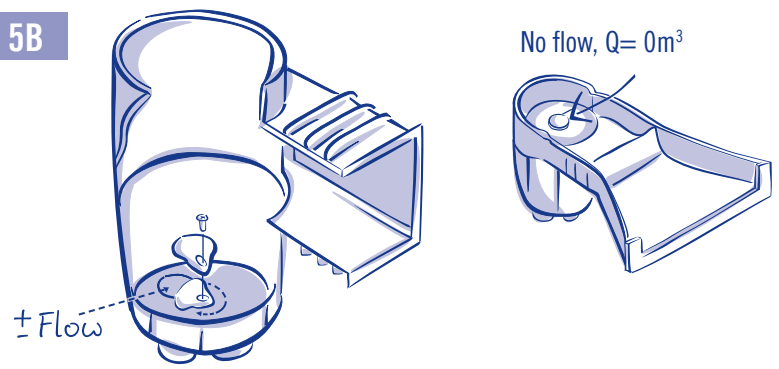

prefabricated pool

4

5

5A

5B

5C

Skimmers 17.5 L

H=±4cm