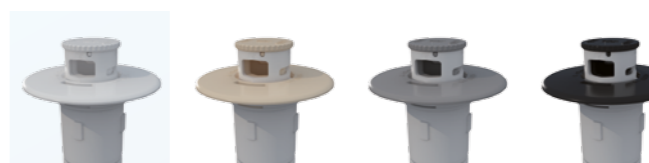

INLETS NET'N'CLEAN

White | Beige | Light gray | Anthracite
65234 | 65234CL090 | 65234CL129 | 65234CL144

Inner assembly kit for Net'N'Clean inlet.

LUMIPLUS SPOTLIGHTS