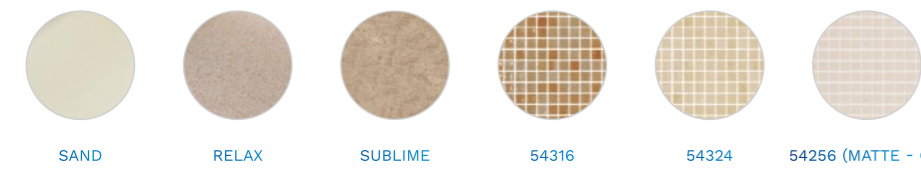

ASTRALPOOL RECOMMENDATION

POOL FINISH COLORS

Colors of pool shell materials recommended by AstralPool depending on the color of your pool's finish.

COLORS OF POOL FINISHES

LIGHT BLUE ADRIATIC BLUE CARIBBEAN GREEN WHITE 67497 54357

RECOMMENDED COLORS
DEPENDING ON POOL FINISH

WHITE

SAND RELAX SUBLIME 54316 54324 54256 (MATTE - C3)

BEIGE

LIGHT GRAY PLATINUM VANITY PERSIA SAND FADED MIX

LIGHT GRAY

DARK GRAY ELEGANCE AUTHENTIC 54398 FADED MIX 66717