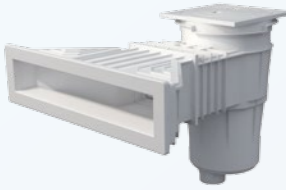

15 L

SKIMMER WITH WIDE OPENING

Supplied with adhesive gaskets, flange and screws.

Beige | Light gray | Anthracite

01464CL090 | 01464CL129 | 01464CL144

sizes

White | 01464

17.5 L

SKIMMER NORM

Range of 17.5-lskimmers suitable for installation in public and private pools. Made of white ABS with UV treatment, it comes with a weir flap, flow regulator, cover height adjuster and leaf trap. The water inlet is 495 x 80 mm. Recommended flow rate of 7.5 m³/h. Install one skimmer for every 25 m² of water surface area. For connections of less than 1 1/2" and 2", and a water overflow connection of Ø 40 mm.

Beige | Light gray | Anthracite

56176CL090 | 56176CL129 | 56176CL144
56299CL090* | 56299CL129* | 56299CL144*

sizes

White | 56176 | 56299*

SKIMMER WITH STANDARD OPENING AND SQUARE COVER

Supplied with adhesive gaskets, flange and screws.

Beige | Light gray | Anthracite

11309CL090 | 11309CL129 | 11309CL144
(11310CL090/ | 11310CL129 | 11310CL144
11316CL090) | 11316CL129* | 11316CL144*

sizes

White | 11309 | 11310 | 11316*

SKIMMER WITH STANDARD OPENING AND SQUARE COVER

Supplied with adhesive gaskets, flange and screws.

Beige | Light gray | Anthracite

11311CL090 | 11311CL129 | 11311CL144
11317CL090* | 11317CL129* | 11317CL144*

sizes

White | 11311 | 11317*

* Product code without inserts: Parker model

SKIMMER COVERS

MAIN DRAINS

ROUND COVER WITH ROUND FRAME

White | Beige | Light gray | Anthracite
00249-0600 | 00249-0600CL090 | 00249-0600CL129 | 00249-0600CL144

15 L

ROUND COVER WITH ROUND FRAME

White | Beige | Light gray | Anthracite
05280-0600 | 05280-0600CL090 | 05280-0600CL129 | 05280-0600CL144

17.5 L

ROUND COVER WITH SQUARE FRAME

White | Beige | Light gray | Anthracite
00249-0700 | 00249-0700CL090 | 00249-0700CL129 | 00249-0700CL144

15 L

ROUND COVER WITH SQUARE FRAME