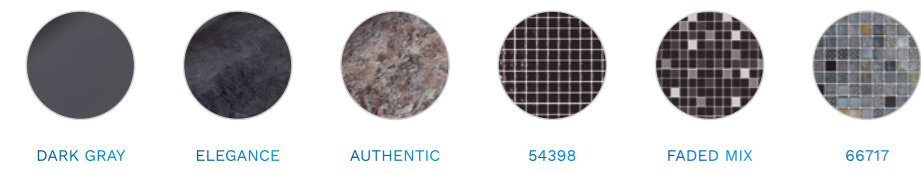

ASTRALPOOL RECOMMENDATION

POOL FINISH COLORS

Colors of pool shell materials recommended by AstralPool depending on the color of your pool's finish.

COLORS OF POOL FINISHES

LIGHT BLUE ADRIATIC BLUE CARIBBEAN GREEN WHITE 67497 54357

RECOMMENDED COLORS
DEPENDING ON POOL FINISH

WHITE

SAND RELAX SUBLIME 54316 54324 54256 (MATTE - C3)

BEIGE

LIGHT GRAY PLATINUM VANITY PERSIA SAND FADED MIX

LIGHT GRAY

DARK GRAY ELEGANCE AUTHENTIC 54398 FADED MIX 66717