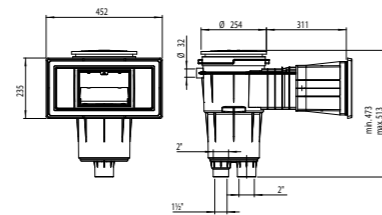

sizes

White | 11311 | 11317*

* Product code without inserts: Parker model

SKIMMER COVERS

MAIN DRAINS