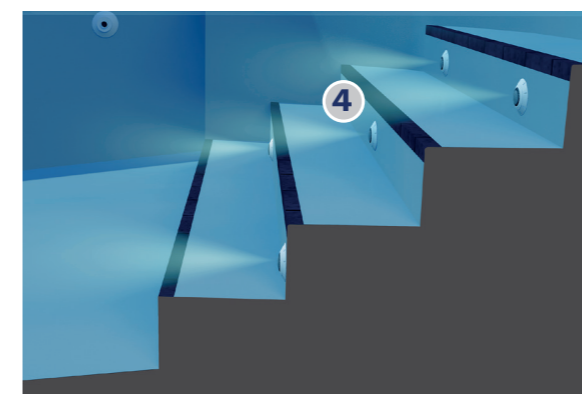

● 4 Lighting - Mini

3 Skimmer

Family	Descriptions	Concrete pool	Colors	Liner and prefabricated pool	Colors		
Skimmer	15 L	Skimmer 15LD STD opening	00249CLXXX				
		Skimmer 15L with wide mouth opening	00251CLXXX		34413CLXXX		
	17,5L	Skimmer Norm with inserts			56176CLXXX		
			Skimmer Norm without inserts	58707CLXXX		56299CLXXX	
		Skimmer 17,5L with standard mouth opening			11309CLXXX		
			Skimmer 17,5L with standard opening			11310CLXXX	
		Skimmer 17,5L with standard opening for parker model			11316CLXXX		
		Skimmer 17,5L with wide mouth opening			11311CLXXX		
Skimmer 17,5L with wide mouth opening for parker model			11317CLXXX				

Illuminate the dark areas of the pool for security and also decoration

A wide range of products from Astralpool recognized by its reliability, that covers all construction methods and finishing's.
The range guarantees a flexibility of the solutions in particular the LumiPlus Flexi.

4 Lighting

Family	Descriptions	All type of pools	Colors	
Lighting	Flexi	Faceplate Niche	71209CLXXX	
		Faceplate Slim	71210CLXXX	
		Faceplate Rapid	71211CLXXX	
	Mini	Faceplate Mini	08554-0500CLXXX	
		Faceplate Mini niche	04582-0500CLXXX