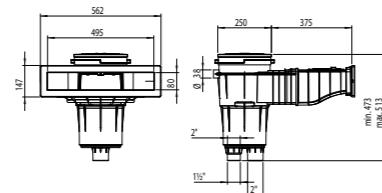

sizes

White | 56176 | 56299*