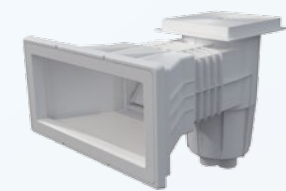

15 L

SKIMMER WITH WIDE OPENING

Supplied with adhesive gaskets, flange and screws.