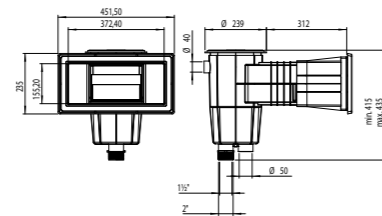

sizes

White | 01464

17.5 L