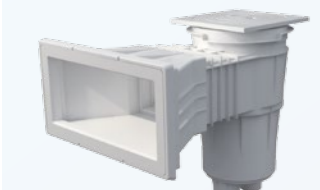

SKIMMER WITH STANDARD OPENING AND SQUARE COVER

Supplied with adhesive gaskets, flange and screws.