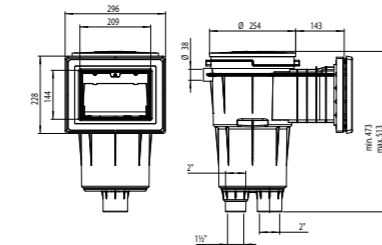

sizes

White | 11309 | 11310 | 11316*