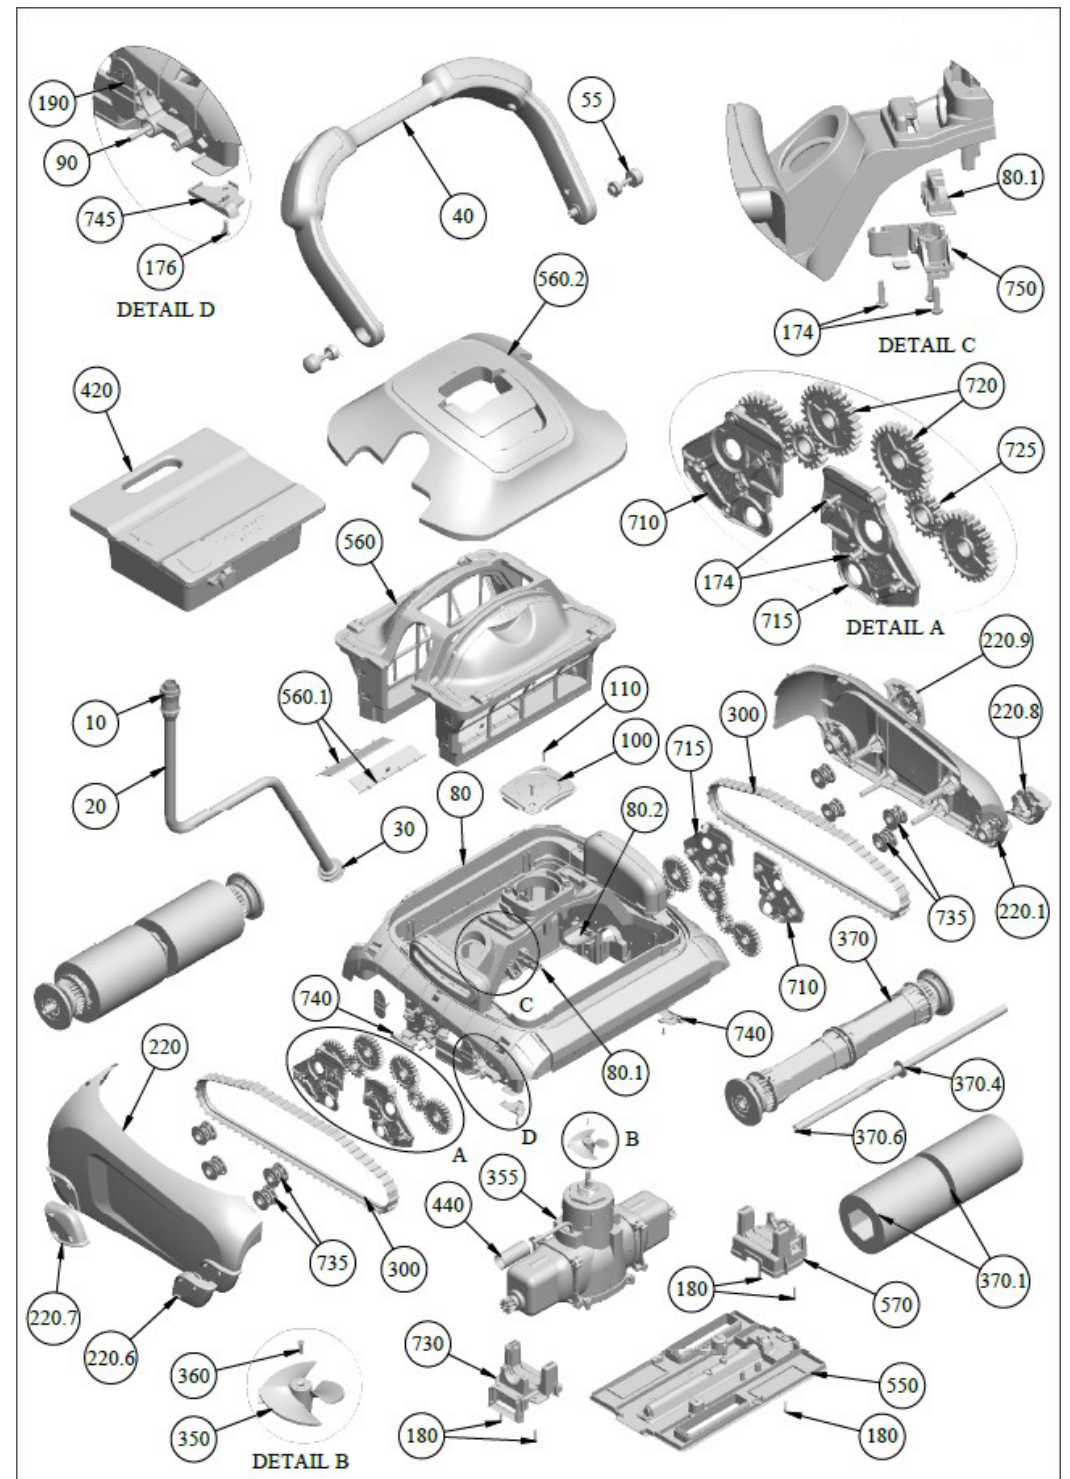

Part List
RERD-HRCB-W3097
ROBOT WR400